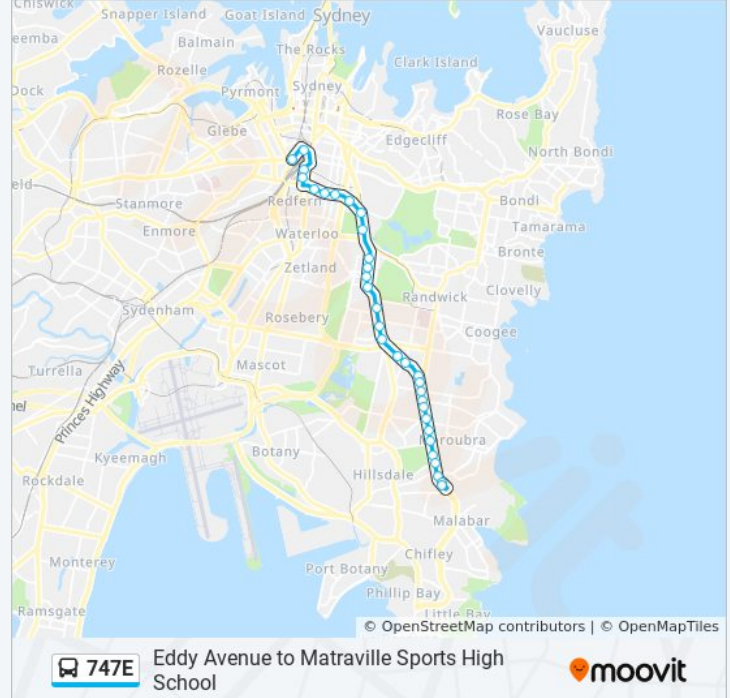

Anzac Pde at Broadbent St

Anzac Pde at Botany St

Anzac Pde at Hayward St

Kingsford Nine Ways, Anzac Pde, Stand C

Anzac Pde after Strachan St

NIDA, Anzac Pde

Anzac Pde before Addison St

Anzac Pde at Todman Ave

Anzac Pde opp Ascot St

Anzac Pde opp Carlton St

Anzac Pde opp Robertson Rd

Anzac Pde opp Centennial Parklands Sports Centre

Cleveland St opp Sydney Boys High School

Cleveland St at Bourke St

Cleveland St at Marriott St

Cleveland St at Walker St

Prince Alfred Park, Chalmers St

Central Station, Chalmers St, Stand G

Central Station, Eddy Ave, Stand A

Central Station, Railway Square, Stand N

747E bus time schedules and route maps are available in an offline PDF at moovitapp.com. Use the Moovit App to see live bus times, train schedule or subway schedule, and step-by-step directions for all public transit in Sydney.

© 2024 Moovit - All Rights Reserved