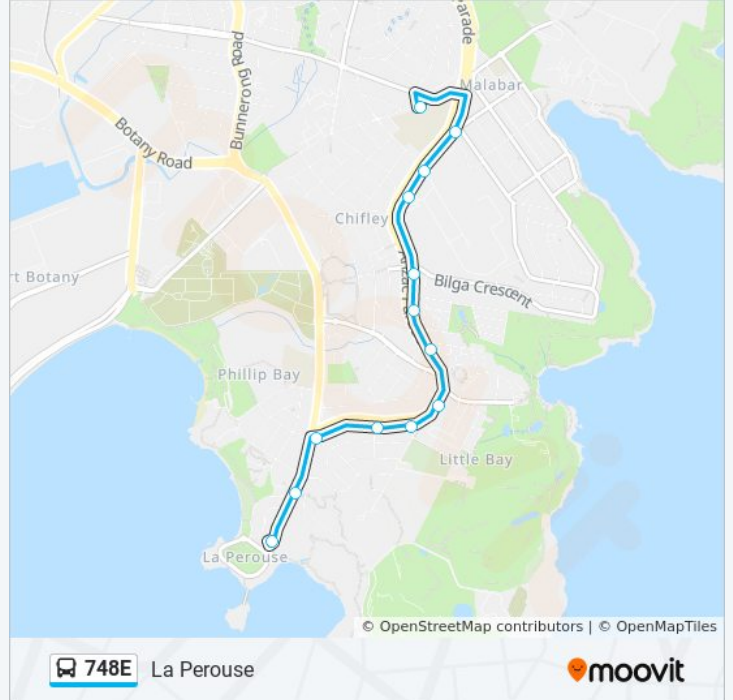

 **748E**

La Perouse

Get The App

The 748E bus line La Perouse has one route. For regular weekdays, their operation hours are:

(1) La Perouse: 15:12

Use the Moovit App to find the closest 748E bus station near you and find out when is the next 748E bus arriving.

### Direction: La Perouse

13 stops

[VIEW LINE SCHEDULE](#)

Matraville High School, Burke St  
Anzac Pde opp Matraville Sports HS  
Anzac Pde after Mitchell St  
Long Bay Correctional Complex, Anzac Pde  
Anzac Pde after Bilga Cres  
Anzac Pde after Cawood Ave  
Anzac Pde after Gubbutteh Rd  
Anzac Pde after Pine Ave  
Anzac Pde at Jennifer St  
Anzac Pde at Budd Ave  
Anzac Pde at Bunnerong Rd  
Botany Bay National Park, Anzac Pde  
Anzac Pde Terminus

### 748E bus Time Schedule

La Perouse Route Timetable:

Sunday	Not Operational
Monday	15:12
Tuesday	15:12
Wednesday	Not Operational
Thursday	Not Operational
Friday	Not Operational
Saturday	Not Operational

### 748E bus Info

**Direction:** La Perouse

**Stops:** 13

**Trip Duration:** 9 min

**Line Summary:**

748E bus time schedules and route maps are available in an offline PDF at [moovitapp.com](https://moovitapp.com). Use the [Moovit App](#) to see live bus times, train schedule or subway schedule, and step-by-step directions for all public transit in Sydney.