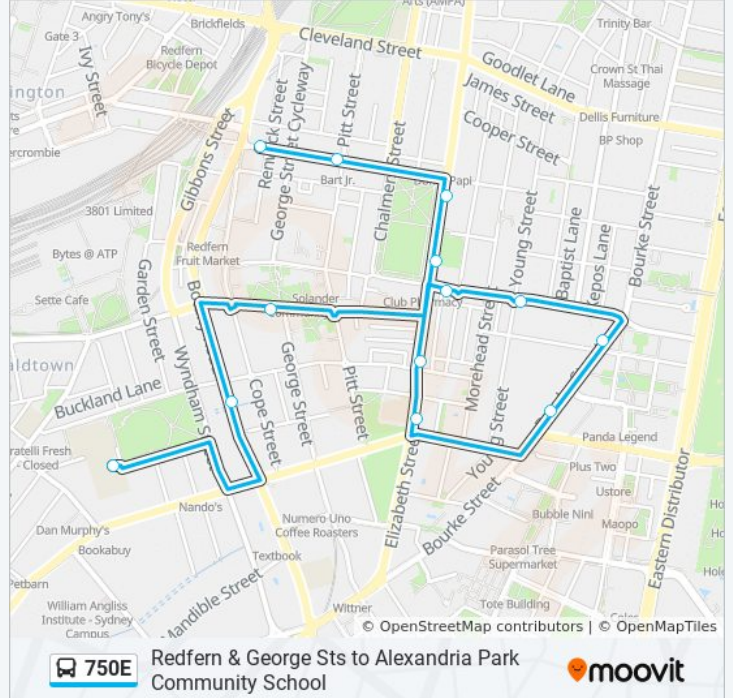

## Redfern & George Sts to Alexandria Park Community School

Get The App

The 750E bus line (Redfern & George Sts to Alexandria Park Community School) has 2 routes. For regular weekdays, their operation hours are:

### Direction: Alexandria Pk School

13 stops

[VIEW LINE SCHEDULE](#)

- Redfern St after Regent St
- Redfern St at Pitt St
- Elizabeth St opp Redfern Park
- Elizabeth St before Phillip St
- Elizabeth St at Wellington St
- Elizabeth St before McEvoy St
- Bourke St opp Lachlan St
- Bourke St at Danks St
- Phillip St at Young St
- Phillip St opp PCYC South Sydney
- Waterloo Station, Raglan St, Stand D
- Botany Rd after Wellington St
- Alexandria Park Community School, Park St

### 750E bus Info

**Direction:** Alexandria Pk School

**Stops:** 13

**Trip Duration:** 18 min

**Line Summary:**

**Direction: Redfern**

12 stops

[VIEW LINE SCHEDULE](#)

- Alexandria Park Community School, Park St
- Alexandria Park, Wyndham St
- Raglan St opp George St
- Pitt St at Wellington St
- Elizabeth St before McEvoy St
- Bourke St opp Lachlan St
- Bourke St at Danks St
- Phillip St at Young St
- Redfern Park, Elizabeth St
- Redfern Park, Redfern St
- Redfern St at Pitt St
- Redfern St at George St