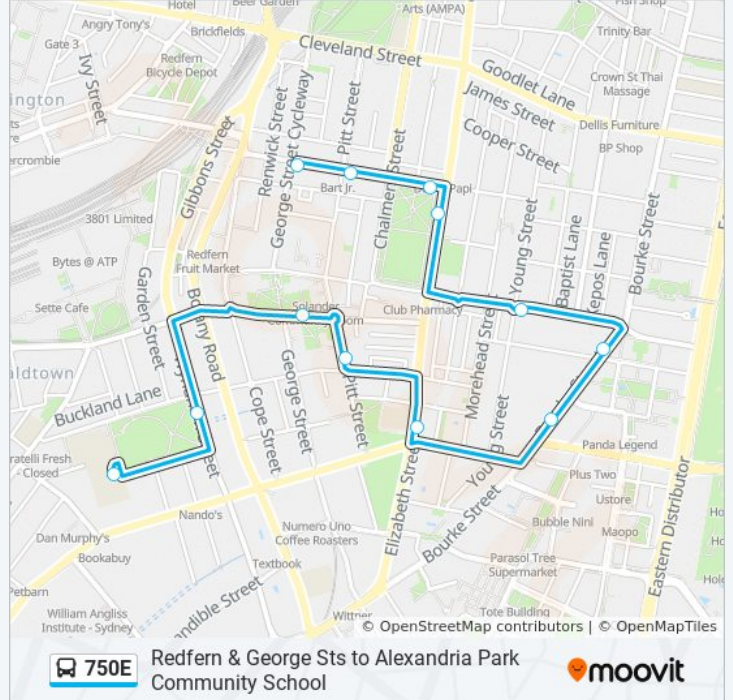

750E bus time schedules and route maps are available in an offline PDF at moovitapp.com. Use the Moovit App to see live bus times, train schedule or subway schedule, and step-by-step directions for all public transit in Sydney.

© 2024 Moovit - All Rights Reserved