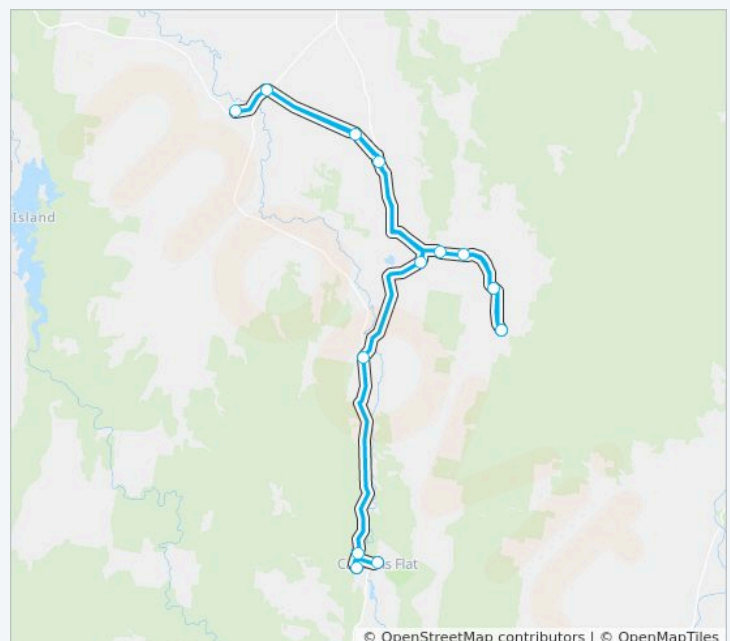

Hoskinstown to Captains Flat via Rossi

Get The App

The S572 line (Hoskinstown to Captains Flat via Rossi) has 2 routes. For regular weekdays, their operation hours are:

(1) Captain's Flat: 06:50(2) Hoskinstown: 15:00

Use the Moovit App to find the closest S572 station near you and find out when is the next S572 arriving.

Direction: Captain's Flat

14 stops

[VIEW LINE SCHEDULE](#)

- 2283 Hoskinstown Rd
- 443 Rossi Rd
- 675 Rossi Rd
- 199 Rossi Rd
- 79 Rossi Rd
- Hoskinstown Rd before Plains Rd
- Plains Rd opp 473
- Briars Sharrow Rd at Plains Rd
- Captains Flat Rd opp Widgiewa Rd
- 675 Rossi Rd
- Captains Flat Rd opp Hoskinstown Rd
- Captains Flat Rd opp Beverly Hills Rd
- Copper Creek Rd at Captains Flat Rd
- Captains Flat Public School, Montgomery St

S572 Time Schedule

Captain's Flat Route Timetable:

Sunday	Not Operational
Monday	06:50
Tuesday	06:50
Wednesday	06:50
Thursday	06:50
Friday	06:50
Saturday	Not Operational

S572 Info

Direction: Captain's Flat

Stops: 14

Trip Duration: 120 min

Line Summary:

© OpenStreetMap contributors | © OpenMapTiles

Direction: Hoskinstown

17 stops

[VIEW LINE SCHEDULE](#)

Captains Flat Public School, Montgomery St