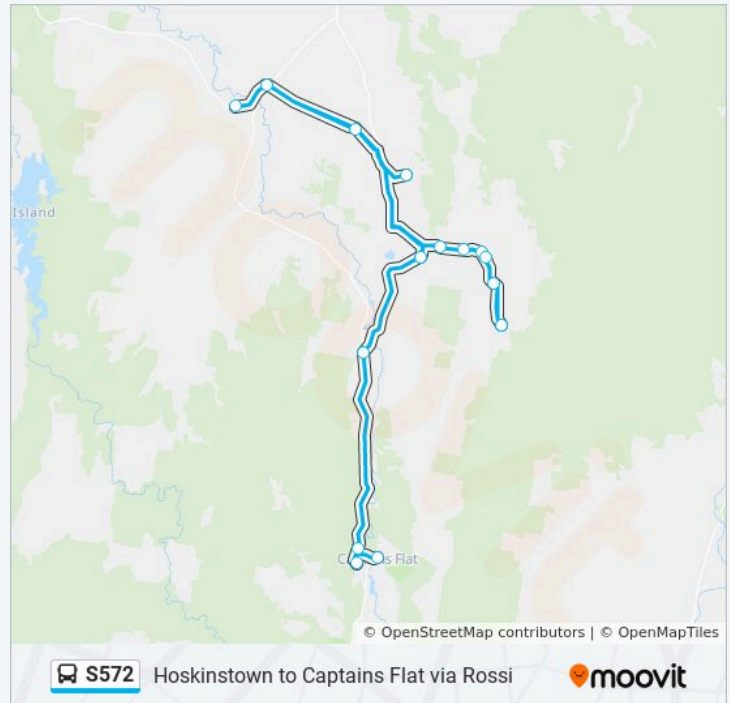

Stops: 14

Trip Duration: 120 min

Line Summary:

© OpenStreetMap contributors | © OpenMapTiles

Direction: Hoskinstown

17 stops

[VIEW LINE SCHEDULE](#)

Captains Flat Public School, Montgomery St

2283 Hoskinstown Rd

S572 Time Schedule

Hoskinstown Route Timetable:

Sunday	Not Operational
Monday	15:00
Tuesday	15:00
Wednesday	15:00
Thursday	15:00
Friday	15:00
Saturday	Not Operational

S572 Info

Direction: Hoskinstown

Stops: 17

Trip Duration: 145 min

Line Summary:

S572 time schedules and route maps are available in an offline PDF at moovitapp.com. Use the Moovit App to see live bus times, train schedule or subway schedule, and step-by-step directions for all public transit in Sydney.