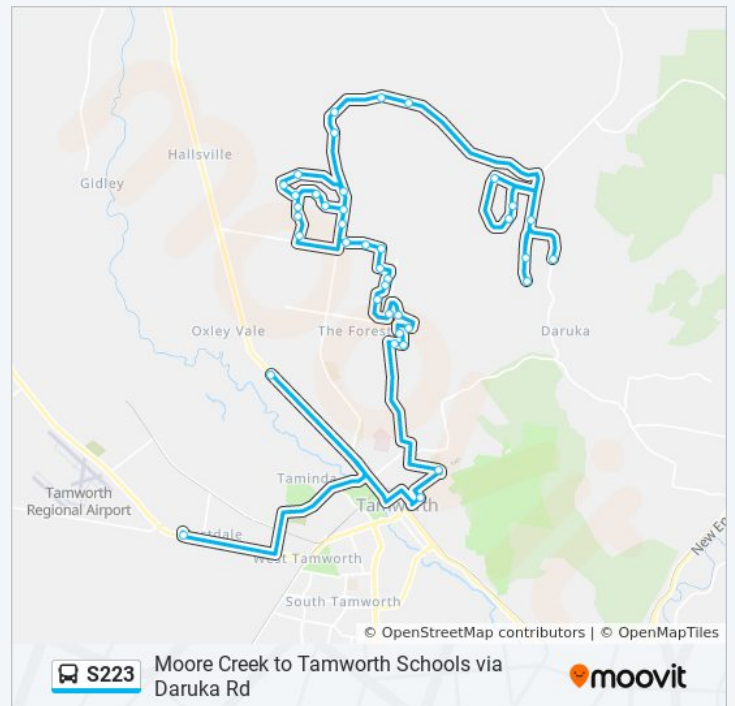

Line Summary:

Upper Moore Creek Rd at Heritage Cl

Moore Creek Rd at Maysteers Lane

Moore Creek Rd before Tregarthen Rd

Dunoon Rd at Moore Creek Rd

49 Dunoon Rd

87 Dunoon Rd

Dunoon Rd at Mornington Cres

The Albens Dr at Dunoon Rd

Dunoon Rd after Bournes Lane

Fiona Dr after Dunoon Rd

Tregarthen Rd before Hillstone Pl

620 Moore Creek Rd

Kingfisher Dr at Songlark Pl

Kingfisher Dr at Woodswallow Cl

Kingfisher Dr at Thornbill Rd

Bowdens Lane at Thornbill Rd

Conjola Dr opp Mogo Pl

Conjola Dr opp Badja Pl

Sequoia Dr at Whiporie Cl

Forest Rd before Sequoia Dr

Barrington Dr at Daintree Cct

Barrington Dr opp Benarkin Dr

Barrington Dr at Barakula Dr

Barakula Dr after Browns Lane

Casuarina Dr after Browns Lane

Casuarina Dr at Flagstaff Rd

Flagstaff Rd before Forest Rd

Mahogany St at Stringybark Rd

Moore Creek Rd after Grand Meadows Dr

Tamworth Public School, Upper St

Oxley Vale Public School, Manilla Rd

Westdale Public School