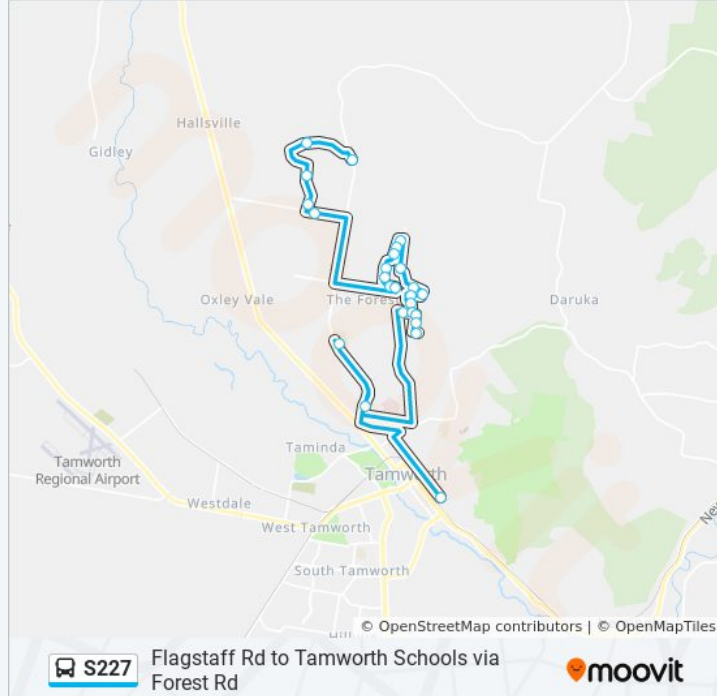

### S227 bus Info

**Direction:** Moore Creek Rd

**Stops:** 25

**Trip Duration:** 41 min

**Line Summary:**

Dunoon Rd after Bournes Lane  
 Dunoon Rd opp Mornington Cres  
 Tregarthen Rd before Hillstone Pl  
 Moore Creek Rd before Tregarthen Rd

**Direction: Tamworth Schools**

24 stops

[VIEW LINE SCHEDULE](#)

Flagstaff Rd after Forest Rd  
 Biloba Way at Flagstaff Rd  
 Biloba Way at Brushtail Dr  
 Biloba Way turnaround  
 Casuarina Dr at Flagstaff Rd  
 Casuarina Dr opp 7  
 Browns Lane after Benarkin Dr  
 Barakula Dr opp Baileyana Cl  
 Barrington Dr opp Daintree Cct  
 Forest Rd before Sequoia Dr  
 Forest Rd after Sequoia Dr  
 Conjola Dr at Bowdens Lane  
 Conjola Dr opp Mogo Pl  
 Conjola Dr opp Badja Pl  
 Sequoia Dr at Whiporie Cl  
 Sequoia Dr after Whiporie Cl  
 Sequoia Dr before Forest Rd  
 Browns Lane opp Bowdens Lane