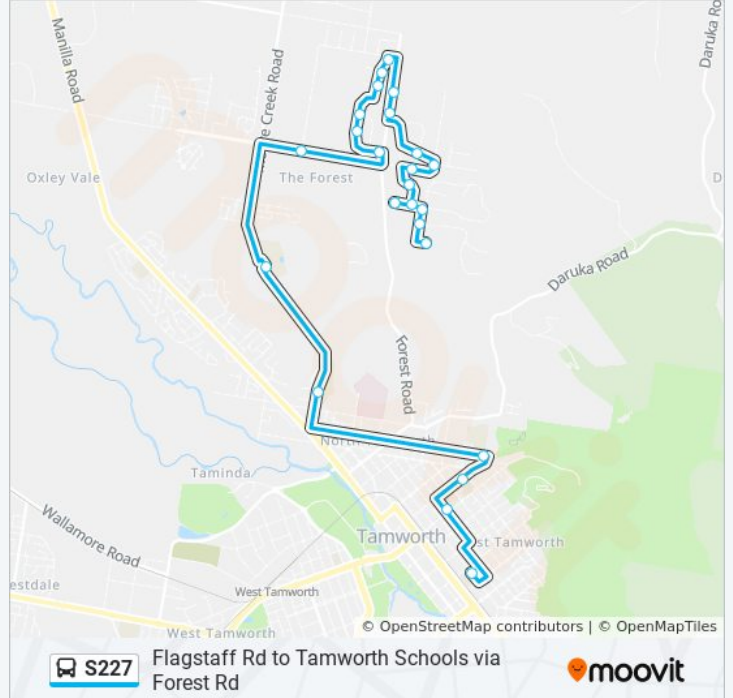

Calrossy Anglican School, William Cowper Campus

McCarthy Catholic College, Tribe St

Oxley High School, Piper St

Calrossy Anglican School, Bourke St

Tamworth Public School, Upper St

St Nicholas Primary School, Carthage St

S227 bus time schedules and route maps are available in an offline PDF at moovitapp.com. Use the [Moovit App](#) to see live bus times, train schedule or subway schedule, and step-by-step directions for all public transit in Sydney.

[About Moovit](#) • [MaaS Solutions](#) • [Supported Countries](#) • [Mooviter Community](#)

© 2024 Moovit - All Rights Reserved

Check Live Arrival Times