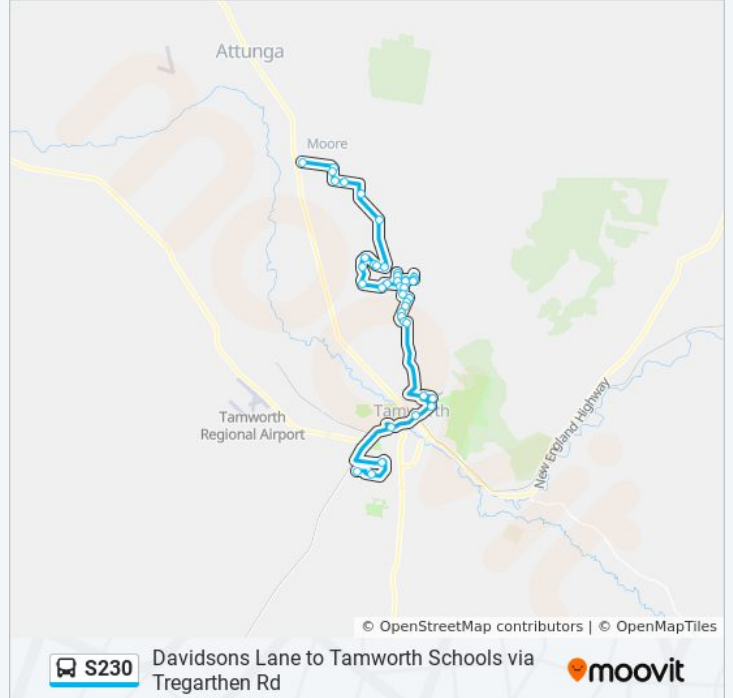

### S230 bus Info

**Direction:** Davidsons Lane

**Stops:** 40

**Trip Duration:** 70 min

**Line Summary:**

Kingfisher Dr after Thornbill Rd

5 Woodswallow Cl

13 Woodswallow Cl

Dunoon Rd before Moore Creek Rd

Moore Creek Rd at Davidsons Lane

Davidsons Lane opp 447

Davidsons Lane opp 315

272 Davidsons Lane

Davidsons Lane opp 213

Davidsons Lane opp Pullmans Rd

30 Davidsons Lane

### Direction: Tamworth Schools

44 stops

[VIEW LINE SCHEDULE](#)

29 Davidsons Lane

Davidsons Lane at Pullmans Rd

213 Davidsons Lane

Davidsons Lane opp 272

315 Davidsons Lane

447 Davidsons Lane

Moore Creek Rd opp Davidsons Lane

Dunoon Rd at Moore Creek Rd

49 Dunoon Rd

63 Dunoon Rd