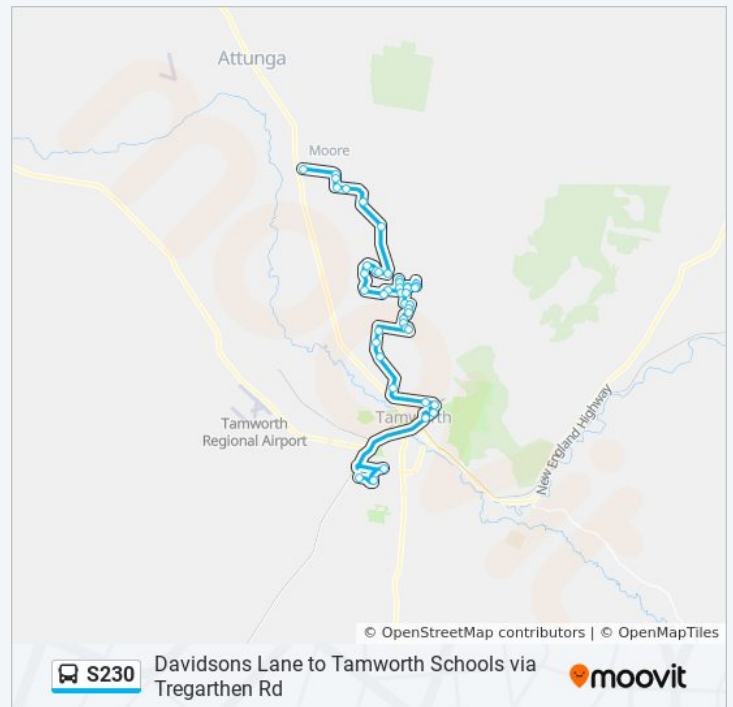

125 Dunoon Rd

Dunoon Rd at Mornington Cres

Bournes Lane at Dunoon Rd

Bournes Lane at Moore Creek Rd

Kingfisher Dr at Songlark Pl

5 Woodswallow Cl

Woodswallow Cl turnaround

8 Woodswallow Cl

9 Kingfisher Dr

Kingfisher Dr at Thornbill Rd

Thornbill Rd before Honeyeater Pl

Thornbill Rd opp Honeyeater Pl

3 Honeyeater Pl

Honeyeater Pl turnaround

Honeyeater Pl opp 3

Thornbill Rd at Bowdens Lane

Bowdens Lane opp Conjola Dr

Conjola Dr opp Mogo Pl

Conjola Dr opp Badja Pl

Sequoia Dr at Whiporie Cl

Sequoia Dr after Whiporie Cl

Sequoia Dr at Whiporie Cl

Sequoia Dr before Forest Rd

370 Moore Creek Rd

Moore Creek Rd after Grand Meadows Dr

Calrossy Anglican School, William Cowper
Campus

McCarthy Catholic College, Tribe St

TAFE New England, Piper St

Oxley High School, Piper St

Brisbane St opp Calrossy Anglican School

Tamworth Public School, Upper St

St Edward's Infants School, Robert St