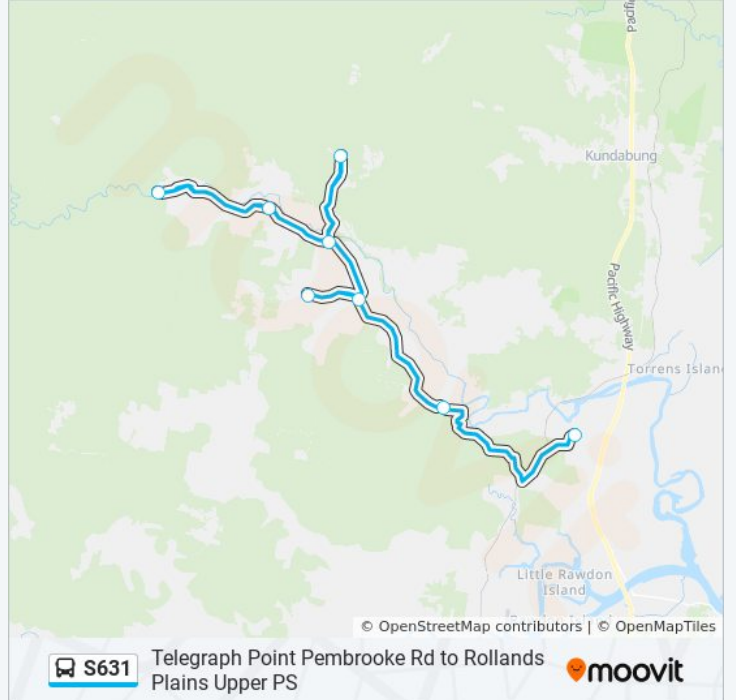

S631 Time Schedule

Upper Rollands Plains PS Route Timetable:

Sunday	Not Operational
Monday	07:50
Tuesday	07:50
Wednesday	07:50
Thursday	07:50
Friday	07:50
Saturday	Not Operational

S631 Info

Direction: Upper Rollands Plains PS

Stops: 9

Trip Duration: 70 min

Line Summary:

S631 time schedules and route maps are available in an offline PDF at moovitapp.com. Use the Moovit App to see live bus times, train schedule or subway schedule, and step-by-step directions for all public transit in Sydney.