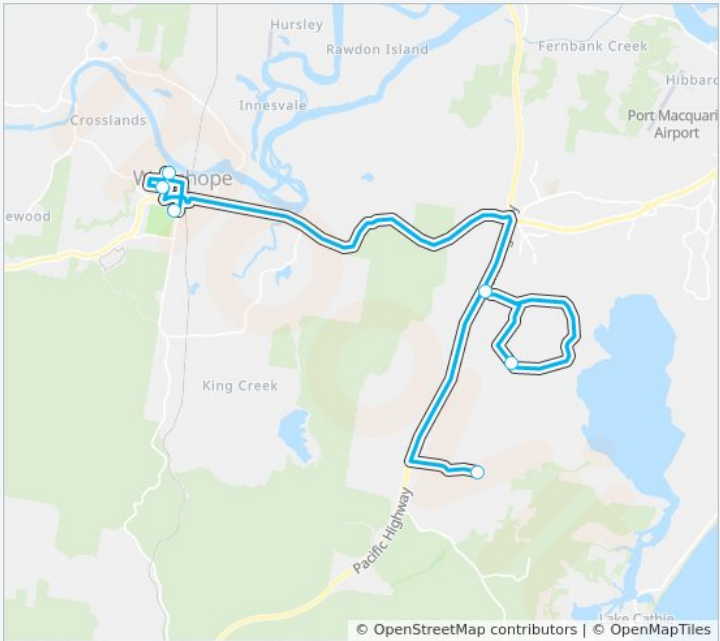

St Joseph's Primary to Lake Innes Ryans Rd

Get The App

The S633 line St Joseph's Primary to Lake Innes Ryans Rd has one route. For regular weekdays, their operation hours are:
 (1) Lake Innes: 15:24
 Use the Moovit App to find the closest S633 station near you and find out when is the next S633 arriving.

Direction: Lake Innes
 7 stops
[VIEW LINE SCHEDULE](#)

- St Joseph's Primary School, King St
- Wauchope Public School, Waugh St
- Wauchope High School, Nelson St
- Lake Innes Dr after Pacific Hwy
- Lake Innes Dr at Apanie Rd
- Lake Innes Dr before Pacific Hwy
- Ryans Rd turnaround

S633 Time Schedule
 Lake Innes Route Timetable:

Sunday	Not Operational
Monday	15:24
Tuesday	15:24
Wednesday	15:24
Thursday	15:24
Friday	15:24
Saturday	Not Operational

S633 Info
Direction: Lake Innes
Stops: 7
Trip Duration: 47 min
Line Summary: