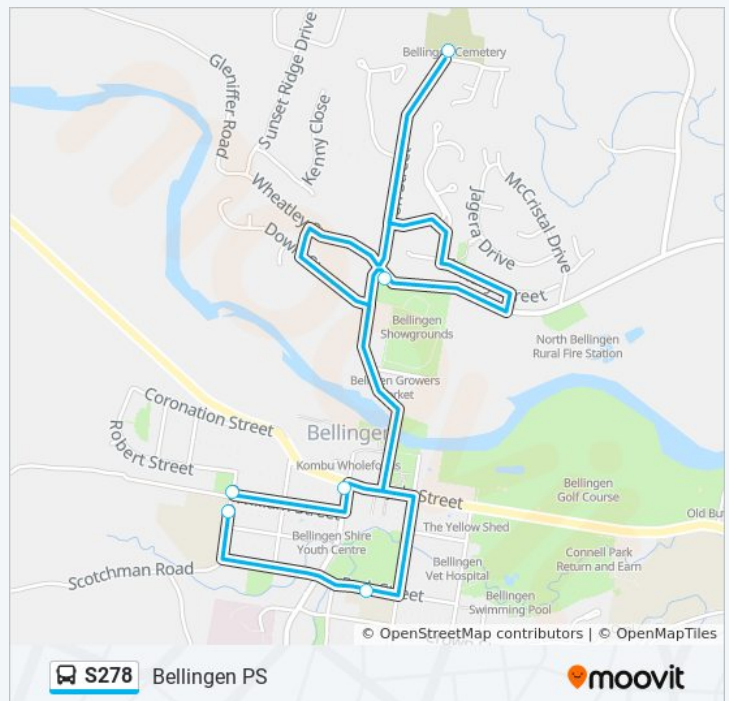

Direction: Bellingen PS

6 stops

[VIEW LINE SCHEDULE](#)

- Lovell St at William St
- Church St at Hyde St
- Lyon St at Figwood Dr
- Wheatley St at Hammond St
- St Mary's Primary School, Park St
- Bellingen Public School, Lovell St

S278 Time Schedule

Bellingen PS Route Timetable:

Sunday	Not Operational
Monday	08:41
Tuesday	08:41
Wednesday	08:41
Thursday	08:41
Friday	08:41
Saturday	Not Operational

S278 Info

Direction: Bellingen PS

Stops: 6

Trip Duration: 18 min

Line Summary:

S278 time schedules and route maps are available in an offline PDF at moovitapp.com. Use the Moovit App to see live bus times, train schedule or subway schedule, and step-by-step directions for all public transit in Sydney.