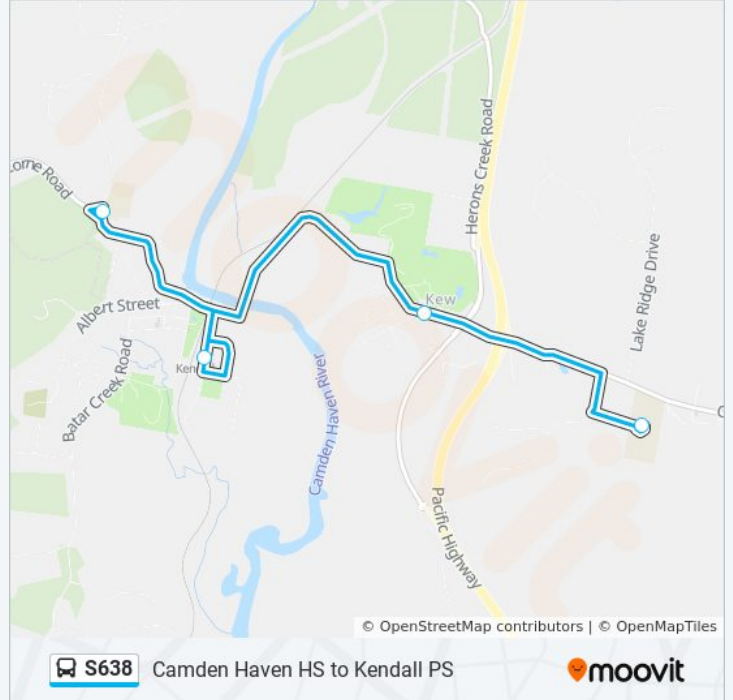

### Direction: Kendall PS

4 stops

[VIEW LINE SCHEDULE](#)

Camden Haven High School

Kendall Rd at Homedale Rd

Kendall Station, Railway St

Kendall Public School, Logans Crossing Rd

### S638 bus Info

**Direction:** Kendall PS

**Stops:** 4

**Trip Duration:** 15 min

**Line Summary:**

S638 bus time schedules and route maps are available in an offline PDF at [moovitapp.com](https://moovitapp.com). Use the [Moovit App](#) to see live bus times, train schedule or subway schedule, and step-by-step directions for all public transit in Sydney.