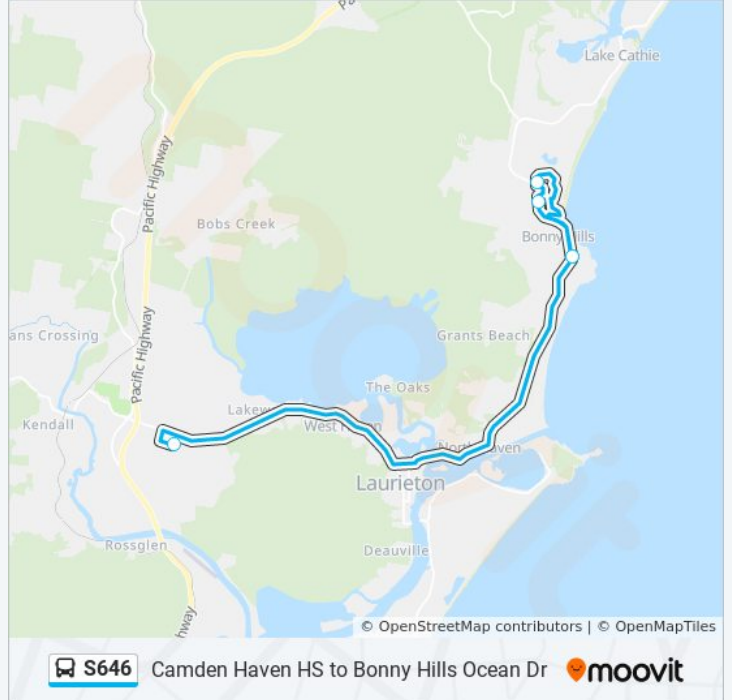

 **S646**

Camden Haven HS to Bonny Hills Ocean Dr

[Get The App](#)

The S646 bus line Camden Haven HS to Bonny Hills Ocean Dr has one route. For regular weekdays, their operation hours are:

(1) Bonny Hills: 15:50

Use the Moovit App to find the closest S646 bus station near you and find out when is the next S646 bus arriving.

Direction: Bonny Hills

5 stops

[VIEW LINE SCHEDULE](#)

Camden Haven High School

Ocean Dr after Panorama Dr

Ocean Dr opp Beach St

Kendall Cr opp Green Hills Rd

Ocean Dr at Third Ave

S646 bus Time Schedule

Bonny Hills Route Timetable:

Sunday	Not Operational
Monday	15:50
Tuesday	15:50
Wednesday	Not Operational
Thursday	Not Operational
Friday	Not Operational
Saturday	Not Operational

S646 bus Info

Direction: Bonny Hills

Stops: 5

Trip Duration: 34 min

Line Summary:

S646 bus time schedules and route maps are available in an offline PDF at moovitapp.com. Use the [Moovit App](#) to see live bus times, train schedule or subway schedule, and step-by-step directions for all public transit in Sydney.