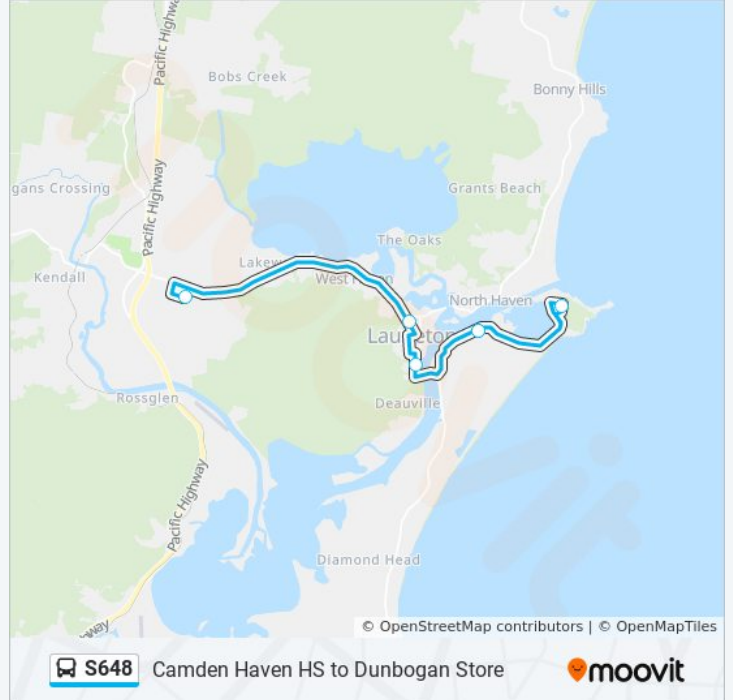

Direction: Dunbogan

6 stops

[VIEW LINE SCHEDULE](#)

- Camden Haven High School
- Kew Rd before Castle St
- Bold St before Mill St
- The Boulevard opp Dunbogan General Store
- Bergalia Cres at Allenwood St
- Dunbogan General Store, The Boulevard

Trip Duration: 36 min

Line Summary:

S648 bus time schedules and route maps are available in an offline PDF at moovitapp.com. Use the [Moovit App](#) to see live bus times, train schedule or subway schedule, and step-by-step directions for all public transit in Sydney.