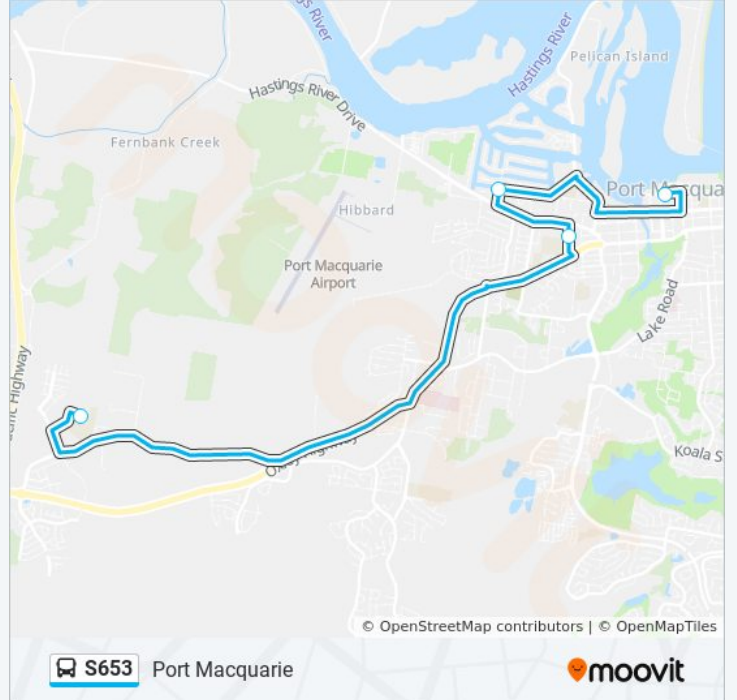

 **S653**

Port Macquarie

Get The App

The S653 bus line Port Macquarie has one route. For regular weekdays, their operation hours are:

(1) Port Macquarie: 15:22

Use the Moovit App to find the closest S653 bus station near you and find out when is the next S653 bus arriving.

Direction: Port Macquarie

4 stops

[VIEW LINE SCHEDULE](#)

St Joseph's Regional College

Findlay Park, Findlay Dr

Newport Island Rd opp Bay St

Clarence St after Hay St

S653 bus Time Schedule

Port Macquarie Route Timetable:

Sunday	Not Operational
Monday	15:22
Tuesday	15:22
Wednesday	15:22
Thursday	15:22
Friday	15:22
Saturday	Not Operational

S653 bus Info

Direction: Port Macquarie

Stops: 4

Trip Duration: 36 min

Line Summary:

S653 bus time schedules and route maps are available in an offline PDF at moovitapp.com. Use the [Moovit App](#) to see live bus times, train schedule or subway schedule, and step-by-step directions for all public transit in Sydney.