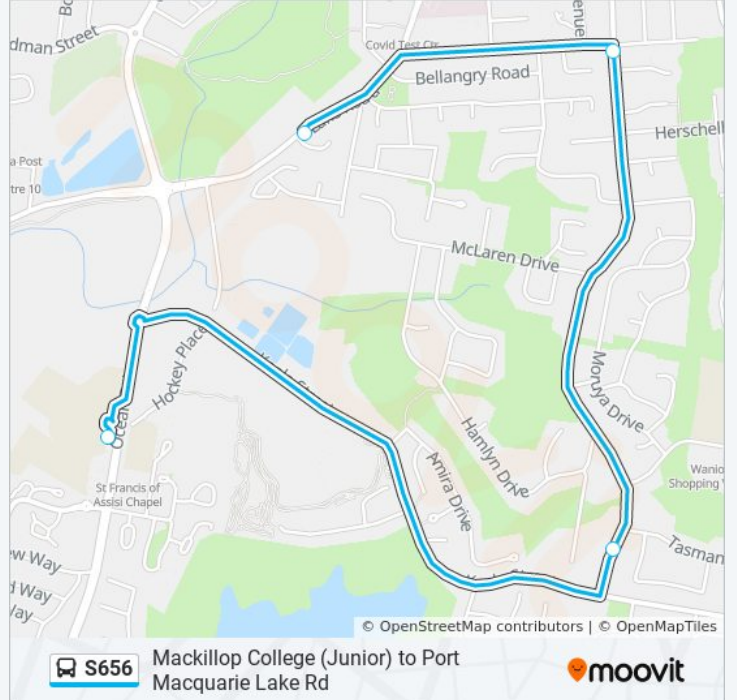

### Direction: Port Macquarie

4 stops

[VIEW LINE SCHEDULE](#)

Mackillop Junior College

Granite St after Koala St

Granite St at Savoy St

Lake Rd before Arawa Cl

### S656 bus Time Schedule

Port Macquarie Route Timetable:

Sunday	Not Operational
Monday	15:22
Tuesday	15:22
Wednesday	15:22
Thursday	15:22
Friday	15:22
Saturday	Not Operational

### S656 bus Info

**Direction:** Port Macquarie

**Stops:** 4

**Trip Duration:** 13 min

**Line Summary:**

S656 bus time schedules and route maps are available in an offline PDF at [moovitapp.com](https://moovitapp.com). Use the Moovit App to see live bus times, train schedule or subway schedule, and step-by-step directions for all public transit in Sydney.