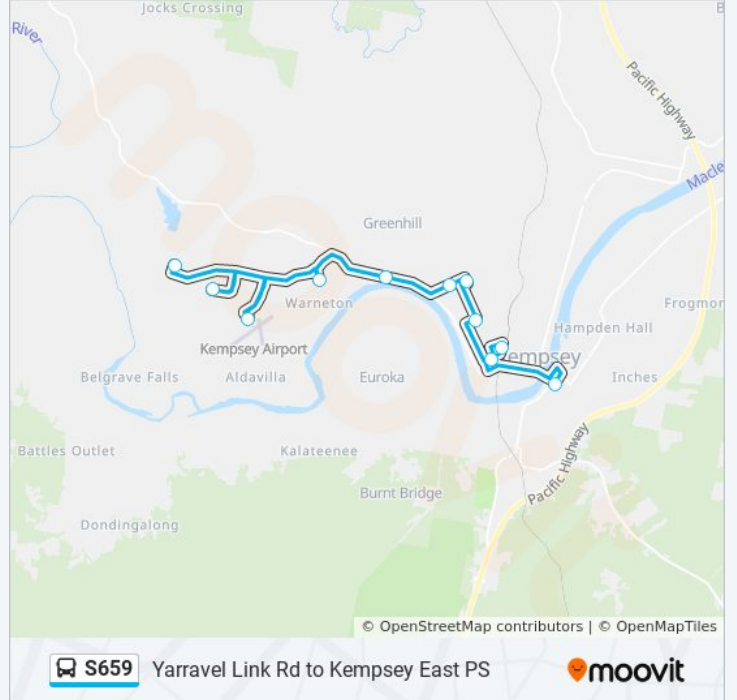

## Yarravel Link Rd to Kempsey East PS

Get The App

The S659 bus line Yarravel Link Rd to Kempsey East PS has one route. For regular weekdays, their operation hours are:

(1) Kempsey East PS: 08:03

Use the Moovit App to find the closest S659 bus station near you and find out when is the next S659 bus arriving.

### Direction: Kempsey East PS

11 stops

[VIEW LINE SCHEDULE](#)

Links Rd at Steeles Creek Rd  
The Ponds Way turnaround  
Kempsey Airport  
Ronella Dr turnaround  
River St opp Green Hill Public School  
North St opp Tozer St  
St Paul's College  
Kempsey High School, Broughton St  
St Joseph's Primary School, Kemp St  
Kempsey West Public School, Marsh St  
Kempsey East Public School, Innes St

### S659 bus Time Schedule

Kempsey East PS Route Timetable:

Sunday	Not Operational
Monday	08:03
Tuesday	08:03
Wednesday	08:03
Thursday	08:03
Friday	08:03
Saturday	Not Operational

### S659 bus Info

**Direction:** Kempsey East PS

**Stops:** 11

**Trip Duration:** 47 min

**Line Summary:**

S659 bus time schedules and route maps are available in an offline PDF at [moovitapp.com](https://moovitapp.com). Use the [Moovit App](#) to see live bus times, train schedule or subway schedule, and step-by-step directions for all public transit in Sydney.