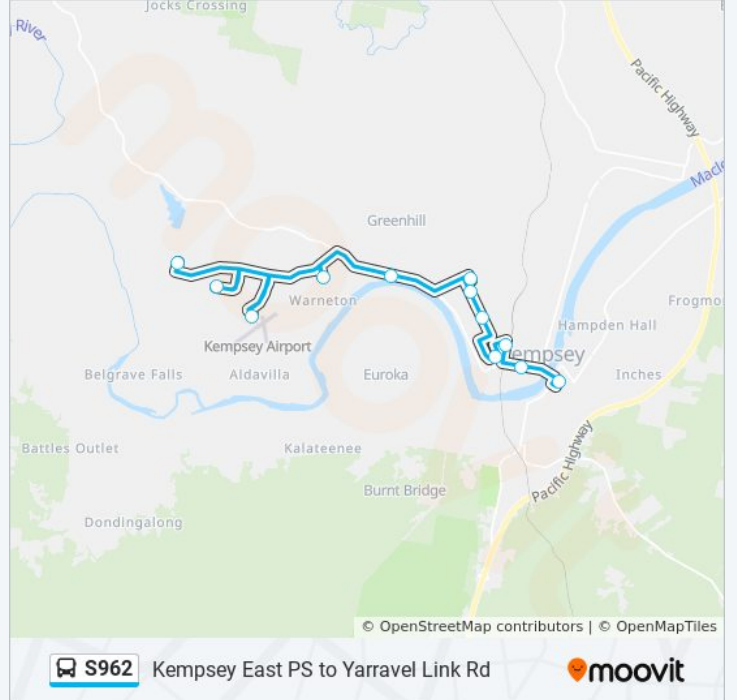

## Kempsey East PS to Yarravel Link Rd

Get The App

The S962 bus line Kempsey East PS to Yarravel Link Rd has one route. For regular weekdays, their operation hours are:

(1) Yarravel: 15:20

Use the Moovit App to find the closest S962 bus station near you and find out when is the next S962 bus arriving.

### Direction: Yarravel

12 stops

[VIEW LINE SCHEDULE](#)

Kempsey East Public School, Innes St  
Belgrave St opp Holman St  
St Joseph's Primary School, Kemp St  
Kempsey West Public School, Marsh St  
Kempsey High School, Sea St  
Sea St at Leith St  
St Paul's College  
Green Hill Public School, River St  
Ronella Dr turnaround  
Kempsey Airport  
The Ponds Way turnaround  
Link Rd opp Steeles Creek Rd

### S962 bus Info

**Direction:** Yarravel

**Stops:** 12

**Trip Duration:** 48 min

**Line Summary:**

S962 bus time schedules and route maps are available in an offline PDF at [moovitapp.com](https://moovitapp.com). Use the [Moovit App](#) to see live bus times, train schedule or subway schedule, and step-by-step directions for all public transit in Sydney.

## Check Live Arrival Times