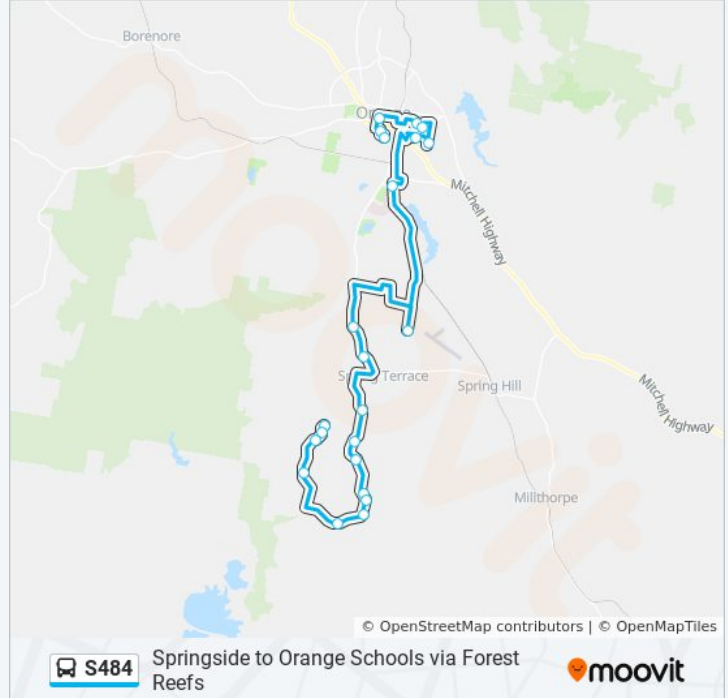

Use the Moovit App to find the closest S484 bus station near you and find out when is the next S484 bus arriving.

Direction: Orange Schools

22 stops

[VIEW LINE SCHEDULE](#)

- Waldegrave Rd opp 276
- Waldegrave Rd opp 314
- 365 Waldegrave Rd
- Waldegrave Rd before Burn Rd
- Long Swamp Rd opp Carbine Rd
- Forest Reefs Tavern, Forest Reefs Rd
- Forest Reefs Rd opp Convent Lane
- Forest Reefs Rd opp 1118
- Forest Reefs Rd opp 1296
- 1403 Forest Reefs Rd
- Forest Reefs Rd opp Bakers Rd
- Forest Rd at Evergreen Lane
- Forest Reefs Rd at Selwood Lane
- Ginns Rd at Huntley Rd
- Sir Jack Brabham Park Interchange
- Kinross Wolaroi School, Allenby Rd
- The Canobolas Rural Technology High School, Blackley St
- St Mary's Catholic Primary School, Byng St
- Orange East Public School, Spring St
- Catherine McAuley Catholic Primary School, Hill St
- Orange Public School, Sale St

Stops: 22

Trip Duration: 73 min

Line Summary:

Direction: Spring Terrace

26 stops

[VIEW LINE SCHEDULE](#)

- Orange Infants School, Anson St
- Orange Public School, Kite St
- Catherine McAuley Catholic Primary School, Hill St
- Bletchington Public School, Matthews Ave
- Orange East Public School, Spring St
- St Mary's Catholic Primary School, Byng St
- Kinross Wolaroi School, Allenby Rd
- The Canobolas Rural Technology High School, Blackley St
- Sir Jack Brabham Park Interchange
- Huntley Rd opp 584
- Huntley Rd before Hiney Rd
- Ginns Rd at Huntley Rd
- Forest Rd at Failford Lane
- Forest Rd opp 915
- Forest Rd at Ginns Rd
- Forest Rd opp Evergreen Lane
- Forest Reefs Rd at Bakers Rd
- Forest Reefs Rd opp 1403

Stops: 26

Trip Duration: 82 min

Line Summary:

1296 Forest Reefs Rd

1118 Forest Reefs Rd

Forest Reefs Rd at Convent Lane

Long Swamp Rd at Carbine Rd

Waldegrave Rd after Burn Rd