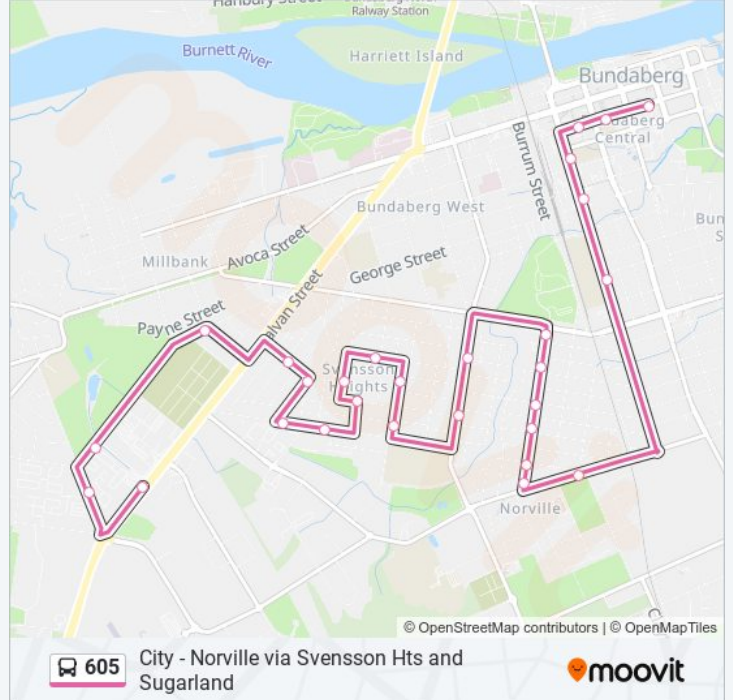

Use the Moovit App to find the closest 605 bus station near you and find out when is the next 605 bus arriving.

Direction: Sugarland Plaza

28 stops

[VIEW LINE SCHEDULE](#)

- Woongarra Street Stop 1
- Woongarra Street Stop T
- Woongarra Street Stop L
- Maryborough St Near Bundaberg Central School Hnr
- Maryborough St at Hinkler Central
- Maryborough St at Ruddell Street
- Maynard St at Ritchie Street
- Faldt St at Halpin Street
- Faldt St at Brown Street
- Faldt St at Duncraigen Street
- Faldt St at Mimmagh Street
- Faldt St at Wynter St
- Faldt St at Walker St
- Branyan St at Joyce Street
- Branyan St at Barnes Street
- Page St at Montgomery Street
- Page St at Alamein Street
- Svensson St at Dexter St
- Spence St at Child St
- Churchill St at Parry St
- Dr Mays Rd at Welcome Street

605 bus Time Schedule

Sugarland Plaza Route Timetable:

Sunday	Not Operational
Monday	07:25 - 15:25
Tuesday	07:25 - 15:25
Wednesday	07:25 - 15:25
Thursday	07:25 - 15:25
Friday	07:25 - 15:25
Saturday	08:25 - 12:25

605 bus Info

Direction: Sugarland Plaza

Stops: 28

Trip Duration: 27 min

Line Summary:

Dr Mays Rd at Williams Street

Williams Rd at Watkin Street

Watkin St at Moran Street

Johnston St at Warrell St

Johnston St at Sugarland Gardens

Twyford St Near Argyle Gardens

Sugarland Plaza (Terminating Stop)

605 bus time schedules and route maps are available in an offline PDF at moovitapp.com. Use the [Moovit App](#) to see live bus times, train schedule or subway schedule, and step-by-step directions for all public transit in Bundaberg.