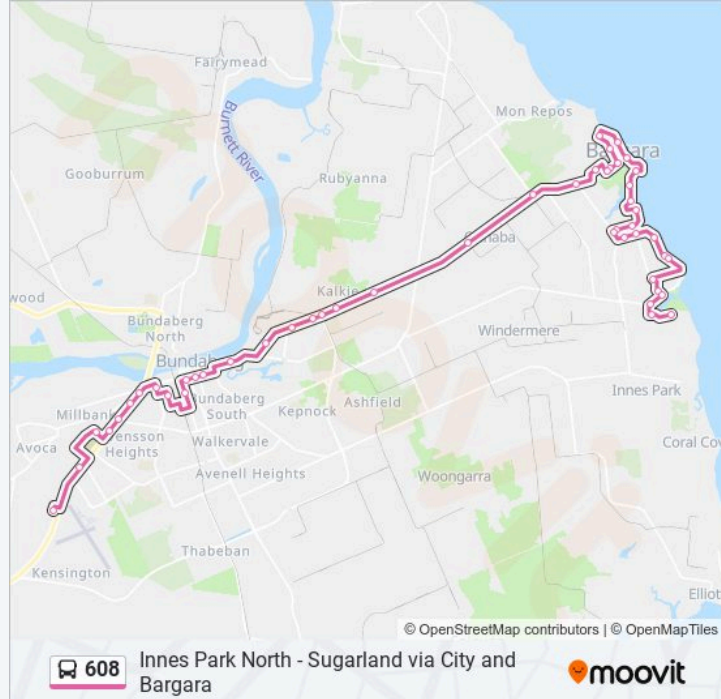

Baxter St Near Miller St Hail 'N' Ride

Miller St Near the Causeway Hail 'N' Ride

Miller St Near the Causeway Hail 'N' Ride

Woongarra Scenic Dr at Kelly's Beach

Durdins Rd at Trevors Road

Durdins Rd at Judith Street

Woongarra Scenic Dr Near Bargara Lakes Dr Hnr

Plymouth St at Wilfred Street

Shoreline Cr Near Bay Ct Hail 'N' Ride

Woongarra Scenic Dr Near Shoreline Hail 'N' Ride

Woongarra Scenic Dr at Rifle Range Road

Woongarra Scenic Dr Near Carbeen St Hail 'N' Ride

### Direction: Sugarland Plaza

52 stops

[VIEW LINE SCHEDULE](#)

Woongarra St at City Centre

Woongarra St at Holy Rosary Church

**Trip Duration: 60 min**  
**Line Summary:**

Woongarra St at Library

Maryborough St at Hinkler Central

Burrum St Near Boreham St Hail 'N' Ride