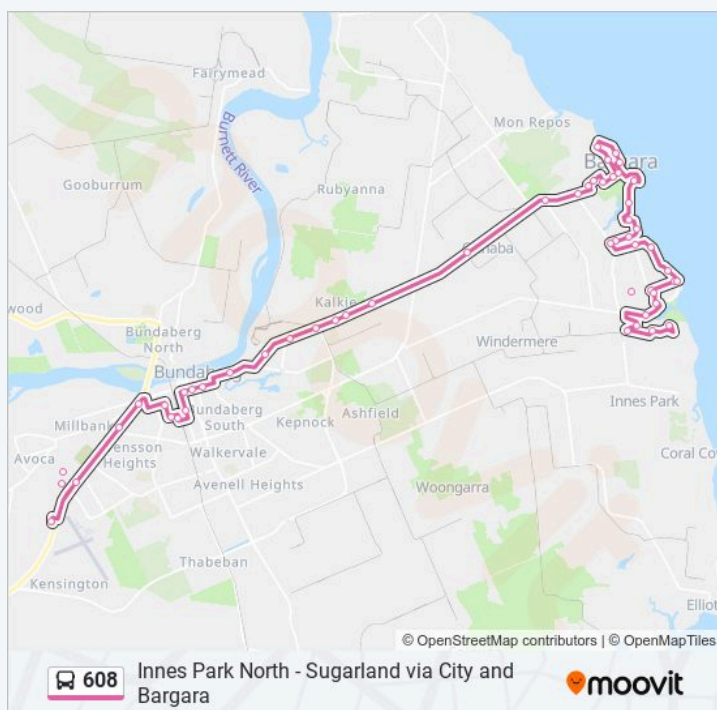

Croft St at Bauer St

Whalley St at Davidson St

Davidson St at Whalley St

Bargara Rd Near Hughes Rd Hail 'N' Ride

Bargara Rd Near Seaview Rd Hail 'N' Ride

Monday 06:25 - 13:55

Tuesday 06:25 - 13:55

Wednesday 06:25 - 13:55

### 608 bus Info

**Direction:** Sugarland Plaza

**Stops:** 52

**Trip Duration:** 65 min

**Line Summary:**

Bargara Rd Near Rehbein Ave Hail 'N' Ride

Bargara Rd at Kalkie State School

Bargara Rd Near Coral Garden Dr Hail 'N' Ride