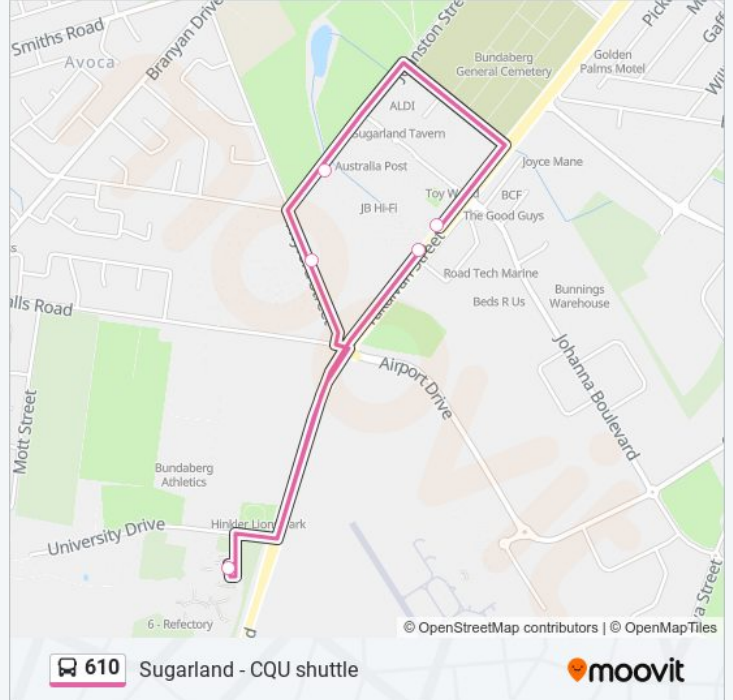

Sugarland - CQU shuttle

Get The App

The 610 bus line Sugarland - CQU shuttle has one route. For regular weekdays, their operation hours are:

(1) Sugarland Plaza: 09:00 - 14:00

Use the Moovit App to find the closest 610 bus station near you and find out when is the next 610 bus arriving.

Direction: Sugarland Plaza

5 stops

[VIEW LINE SCHEDULE](#)

Sugarland Plaza

Johnston St at Sugarland Gardens

Twyford St Near Argyle Gardens

Cq University (Bundaberg)

Sugarland Plaza (Terminating Stop)

610 bus Time Schedule

Sugarland Plaza Route Timetable:

| | |
|-----------|-----------------|
| Sunday | Not Operational |
| Monday | 09:00 - 14:00 |
| Tuesday | 09:00 - 14:00 |
| Wednesday | 09:00 - 14:00 |
| Thursday | 09:00 - 14:00 |
| Friday | 09:00 - 14:00 |
| Saturday | Not Operational |

610 bus Info

Direction: Sugarland Plaza

Stops: 5

Trip Duration: 25 min

Line Summary:

610 bus time schedules and route maps are available in an offline PDF at moovitapp.com. Use the [Moovit App](#) to see live bus times, train schedule or subway schedule, and step-by-step directions for all public transit in Bundaberg.