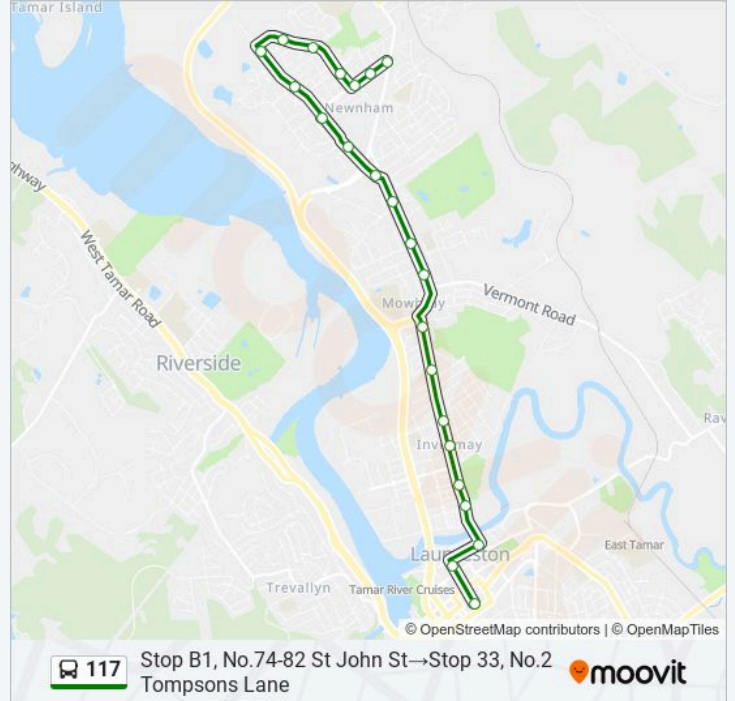

No.64 Franmaree Rd

No.18 Franmaree Rd

No.46 Tompsons Lane

Stop 32, No.22 Tompsons Ln

Stop 33, No.2 Tompsons Lane

117 bus time schedules and route maps are available in an offline PDF at moovitapp.com. Use the Moovit App to see live bus times, train schedule or subway schedule, and step-by-step directions for all public transit in Launceston and Burnie.

© 2024 Moovit - All Rights Reserved