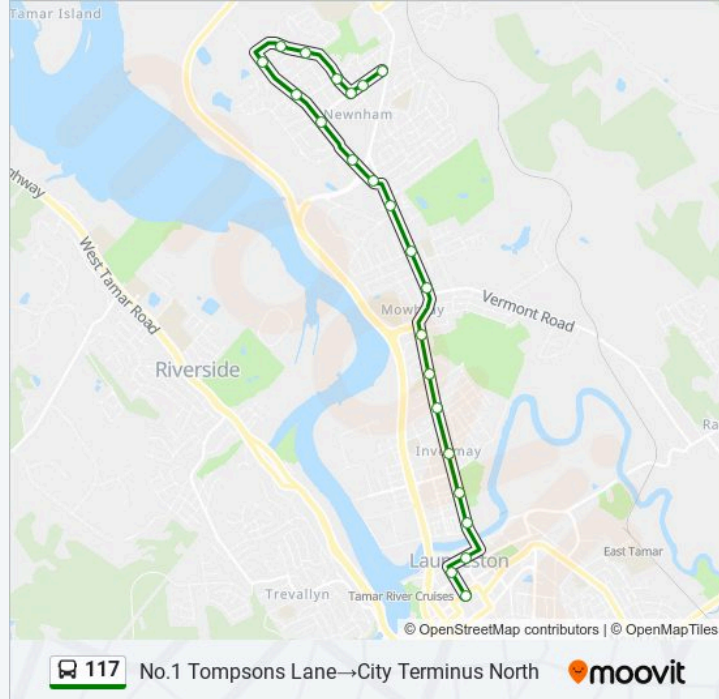

Use the Moovit App to find the closest 117 bus station near you and find out when is the next 117 bus arriving.

**Direction: No.1 Tompsons Lane→City Terminus North**

23 stops

[VIEW LINE SCHEDULE](#)

- No.1 Tompsons Lane
- No.25 Tompsons Ln
- No.43 Tompsons Ln
- No.15 Franmaree Rd
- No.59 Franmaree Rd
- No.85 Franmaree Rd
- No.180 Alanvale Rd
- No.130 Alanvale Rd
- No.96 Alanvale Rd
- No.48 Alanvale Rd
- No.4 Alanvale Rd
- Stop 11, No.20 George Town Rd
- Stop 10, No.298-308 Invermay Rd
- Stop 9, No.258 Invermay Rd
- Stop 8, No.190-194 Invermay Rd
- Stop 7, No.126-128 Invermay Rd
- Stop 6, No.88 Invermay Rd
- Stop 5, No.32-38 Invermay Rd
- Stop 4, Invermay Rd Outside Utas Stadium
- Stop 3, Opp. No.27-33 Invermay Rd

**117 bus Info**

**Direction:** No.1 Tompsons Lane→City Terminus North

**Stops:** 23

**Trip Duration:** 22 min

**Line Summary:**

Stop 2, No.29-51 William St

Stop 1, No.31-35 St John St

City Terminus North

**Direction: Stop B1, No.74-82 St John St→Stop 33, No.2 Tompsons Lane**

23 stops

[VIEW LINE SCHEDULE](#)

Launceston City Interchange, Stop B

Stop 1, No.12-14 St John St

Stop 2, Cnr William & Tamar Sts

Stop 3, No.51 Invermay Rd

### 117 bus Info

**Direction:** Stop B1, No.74-82 St John St→Stop 33, No.2 Tompsons Lane

**Stops:** 23

**Trip Duration:** 22 min

**Line Summary:**

No.64 Franmaree Rd

No.18 Franmaree Rd

No.46 Tompsons Lane