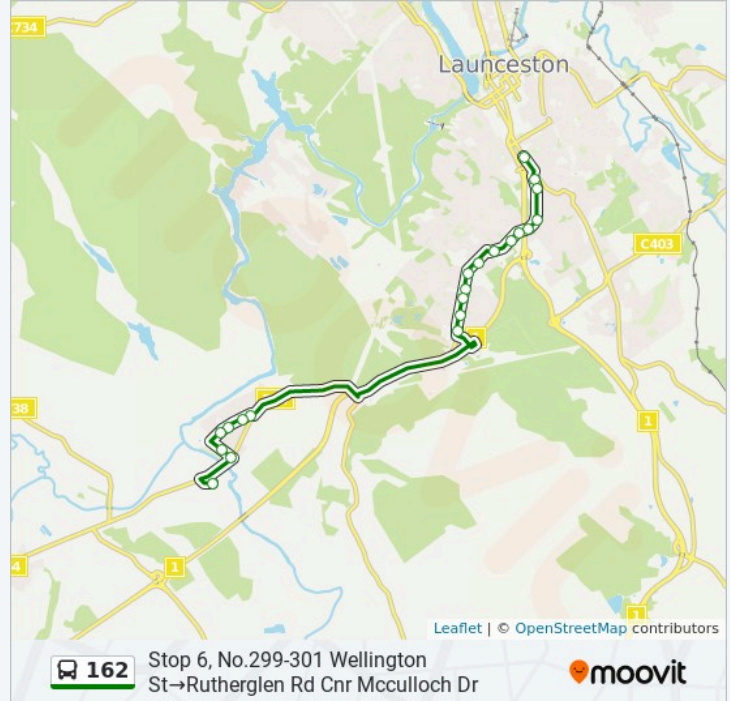

162 bus Info

Direction: Rutherglen Rd Cnr Mcculloch Dr→St John St Cnr York St

Stops: 25

Trip Duration: 24 min

Line Summary:

Stop 6, No.226-232 Wellington St

Opp.No.65 Howick Street

Charles St Outside Lton General Hospital

162 bus Info

Direction: Stop 6, No.299-301 Wellington St→Rutherglen Rd Cnr Mcculloch Dr

Stops: 21

Trip Duration: 18 min

Line Summary:

No.17 Bartley St

No.39 Bartley St

Rutherglen Rd Cnr Mcculloch Dr

Direction: Stop A1, St John St Cnr Paterson St→Rutherglen Rd Cnr Mcculloch Dr

26 stops

[VIEW LINE SCHEDULE](#)

Launceston City Interchange, Stop A

Elizabeth St Outside Princes Square

Opp. No.194 Charles St (Near Frederick St)

Charles St Opp. Lton General Hospital

No.65 Howick St

Stop 6, No.299-301 Wellington St

No.11 Westbury Rd

No.33 Westbury Rd

Opp. No.100 Westbury Rd

No.125 Westbury Rd

No.143 Westbury Rd (Opp. Prospect St)