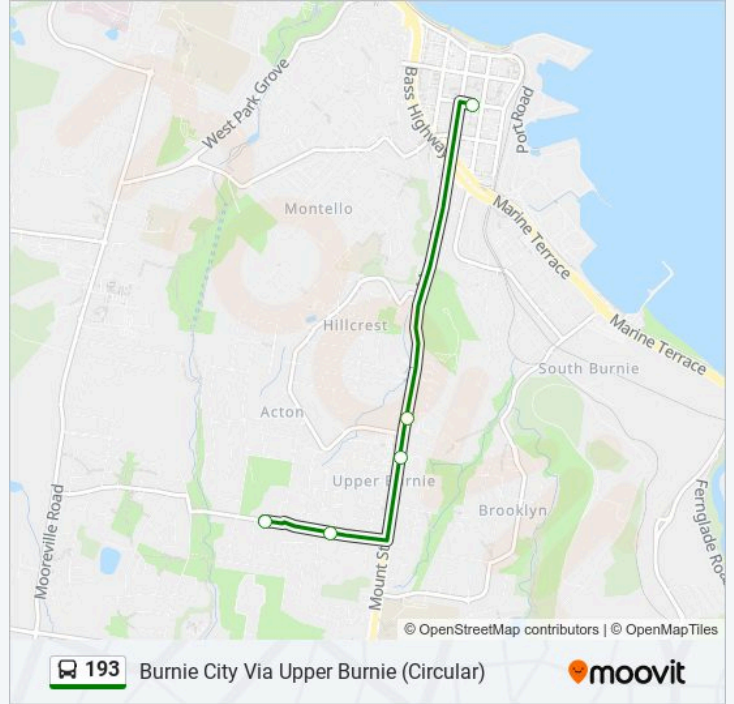

193 bus time schedules and route maps are available in an offline PDF at moovitapp.com. Use the Moovit App to see live bus times, train schedule or subway schedule, and step-by-step directions for all public transit in Launceston and Burnie.

© 2024 Moovit - All Rights Reserved