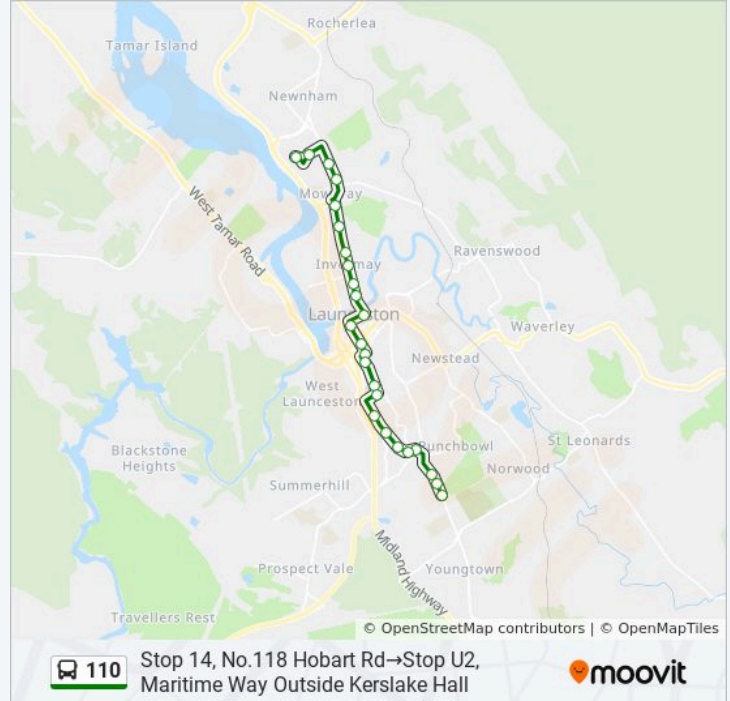

Use the Moovit App to find the closest 110 bus station near you and find out when is the next 110 bus arriving.

Direction: Stop 14, No.118 Hobart Rd→Stop U2, Maritime Way Outside Kerslake Hall

25 stops

[VIEW LINE SCHEDULE](#)

110 bus Info

Direction: Stop 14, No.118 Hobart Rd→Stop U2, Maritime Way Outside Kerslake Hall

Stops: 25

Trip Duration: 31 min

Line Summary:

Stop 6, No.195 Invermay Rd

Stop 7, Outside St Finn Barrs School, Invermay Rd

Stop 8, No.311-317 Invermay Rd

Stop 9, No.385-389 Invermay Rd

Stop 10, No.429 Invermay Rd

Stop U1, Outside Leprena, Newnham Dr

Stop U2, Maritime Way Outside Kerslake Hall

Direction: Stop 14, No.118 Hobart Rd→Stop U3, Maritime Way Outside Communal Centre

Stop 7, No.274 Wellington St

Stop 6, No.226-232 Wellington St

Opp.No.65 Howick Street

Charles St Outside Lton General Hospital

No.194 Charles St

No.66a Elizabeth St (Opp. Princes Square)

Launceston City Interchange, Stop B