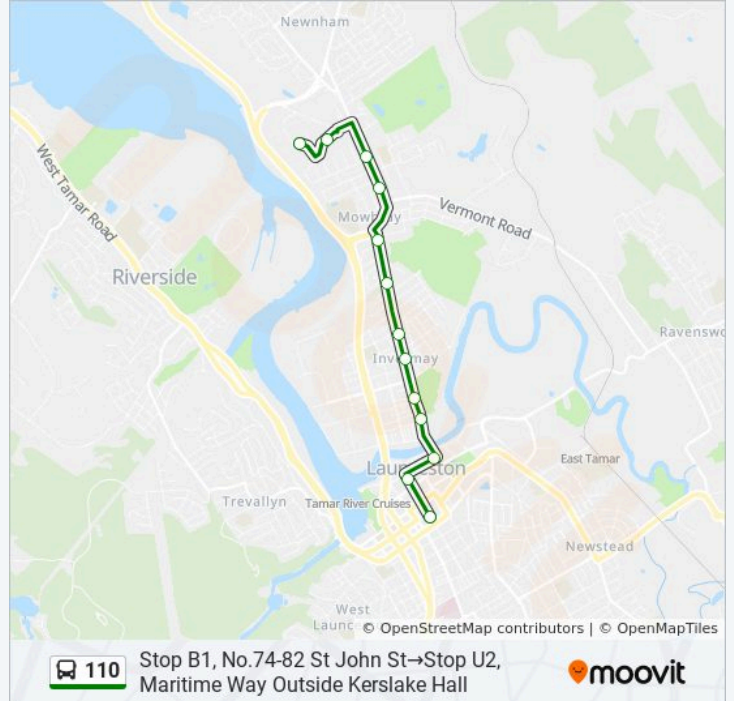

110 bus Time Schedule

Stop B1, No.74-82 St John St→Stop U2, Maritime
Way Outside Kerslake Hall Route Timetable:

Sunday	Not Operational
Monday	08:50 - 14:20
Tuesday	08:50 - 14:20
Wednesday	08:50 - 14:20
Thursday	08:50 - 14:20
Friday	08:50 - 14:20
Saturday	09:30 - 17:30

110 bus Info

Direction: Stop B1, No.74-82 St John St→Stop U2,
Maritime Way Outside Kerslake Hall

Stops: 13

Trip Duration: 14 min

Line Summary:

Direction: Stop U2, Maritime Way Outside Kerslake Hall → City Terminus North