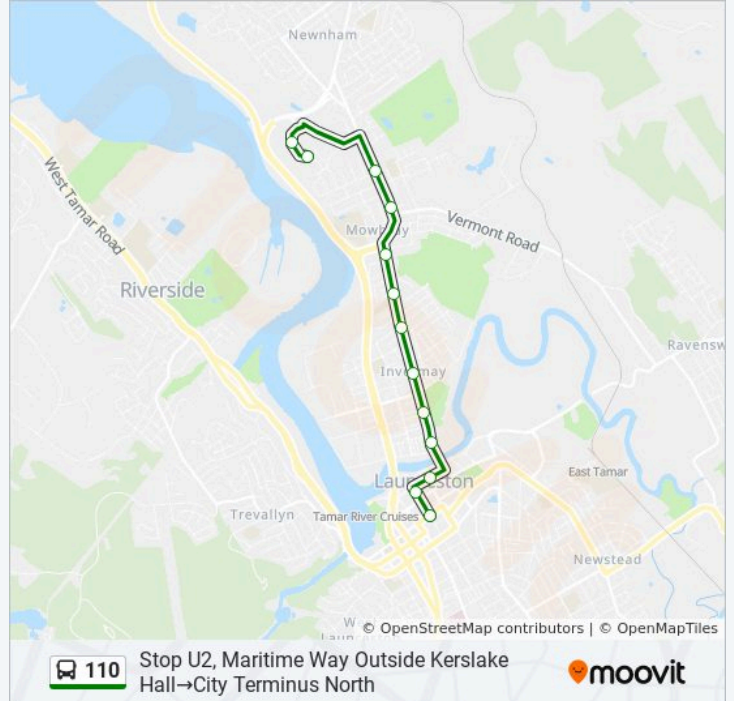

110 bus Info

Direction: Stop U2, Maritime Way Outside Kerslake Hall → City Terminus North

Stops: 13

Trip Duration: 16 min

Line Summary:

Direction: Stop U2, Maritime Way Outside Kerslake Hall → Stop 14, No.139 Hobart Rd