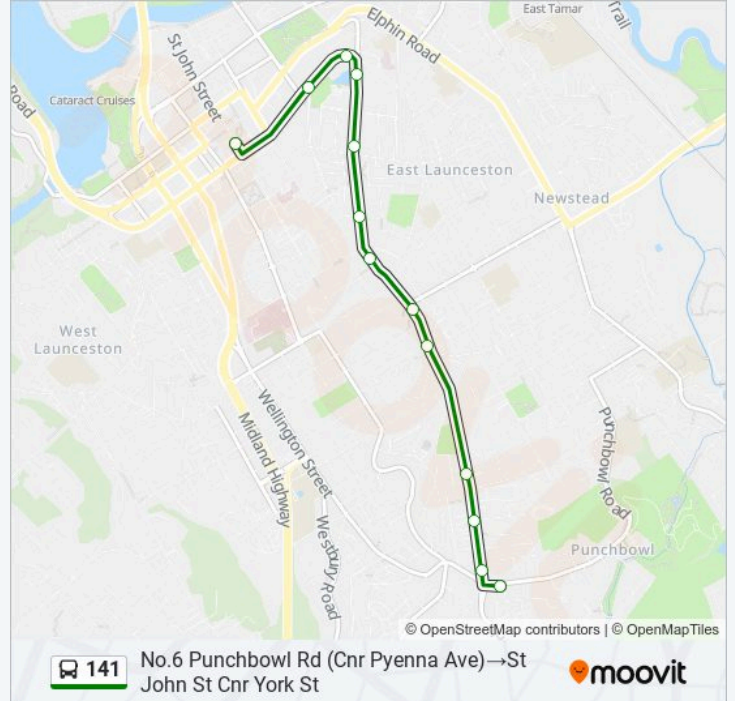

**Direction: No.6 Punchbowl Rd (Cnr Pyenna Ave)→St John St Cnr York St**

13 stops

[VIEW LINE SCHEDULE](#)

- No.6 Punchbowl Rd (Cnr Pyenna Ave)
- No.126 Talbot Rd
- No.98 Talbot Rd
- No.68 Talbot Rd
- Opp. No.165 High St
- High St Outside St Andrews Gardens
- No.66-68 High St (Outside Reservoir)
- No.50 High St
- No.32 High St
- Outside Aquatic Centre, High St
- York St Outside Aquatic Centre
- Opp. No.50 York St
- St John St Cnr York St

**141 bus Time Schedule**

No.6 Punchbowl Rd (Cnr Pyenna Ave)→St John St Cnr York St Route Timetable:

Sunday	Not Operational
Monday	07:36 - 17:53
Tuesday	07:36 - 17:53
Wednesday	07:36 - 17:53
Thursday	07:36 - 17:53
Friday	07:36 - 17:53
Saturday	10:39 - 18:39

**141 bus Info**

**Direction:** No.6 Punchbowl Rd (Cnr Pyenna Ave)→St John St Cnr York St

**Stops:** 13

**Trip Duration:** 9 min

**Line Summary:**

**Direction: Stop B1, No.74-82 St John St→No.7 Punchbowl Rd**

12 stops

[VIEW LINE SCHEDULE](#)

- Launceston City Interchange, Stop B
- Stop 4, No.6 York St
- No.19 High St (Opp. Aquatic Centre)
- No.49 High St
- No.79 High St
- Opp. No.70 High St
- High St Opp. St Andrews Gardens
- No.13 Talbot Rd
- No.71 Talbot Rd
- No.105 Talbot Rd
- No.141 Talbot Rd
- No.7 Punchbowl Rd