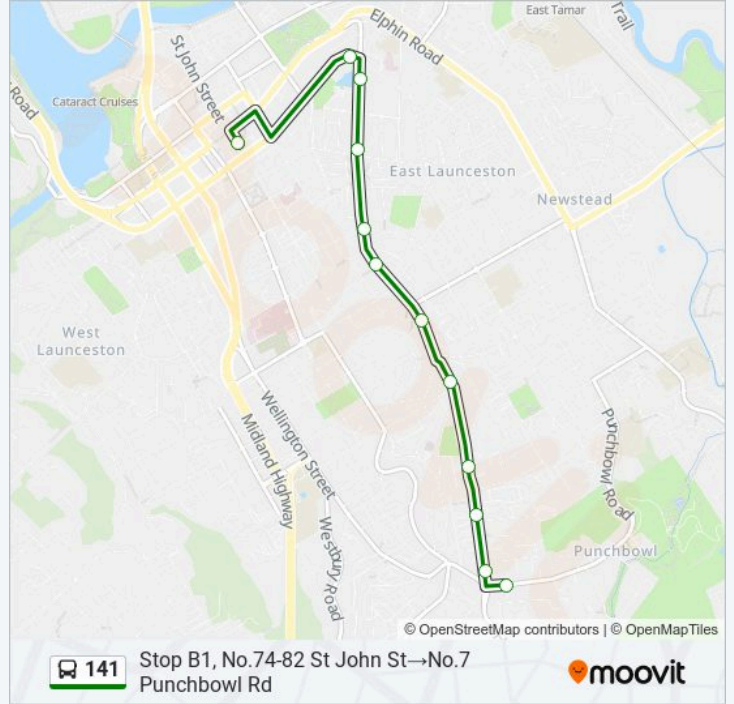

**141 bus Info**

**Direction:** No.6 Punchbowl Rd (Cnr Pyenna Ave)→St John St Cnr York St

**Stops:** 13

**Trip Duration:** 9 min

**Line Summary:**

**Direction: Stop B1, No.74-82 St John St→No.7 Punchbowl Rd**

12 stops

[VIEW LINE SCHEDULE](#)

- Launceston City Interchange, Stop B
- Stop 4, No.6 York St
- No.19 High St (Opp. Aquatic Centre)
- No.49 High St
- No.79 High St
- Opp. No.70 High St
- High St Opp. St Andrews Gardens
- No.13 Talbot Rd
- No.71 Talbot Rd
- No.105 Talbot Rd
- No.141 Talbot Rd
- No.7 Punchbowl Rd

**141 bus Time Schedule**

Stop B1, No.74-82 St John St→No.7 Punchbowl Rd  
Route Timetable:

Sunday	Not Operational
Monday	07:42 - 18:10
Tuesday	07:42 - 18:10
Wednesday	07:42 - 18:10
Thursday	07:42 - 18:10
Friday	07:42 - 18:10
Saturday	08:27 - 16:27

**141 bus Info**

**Direction:** Stop B1, No.74-82 St John St→No.7 Punchbowl Rd

**Stops:** 12

**Trip Duration:** 9 min

**Line Summary:**

141 bus time schedules and route maps are available in an offline PDF at [moovitapp.com](https://moovitapp.com). Use the Moovit App to see live bus times, train schedule or subway schedule, and step-by-step directions for all public transit in Launceston and Burnie.