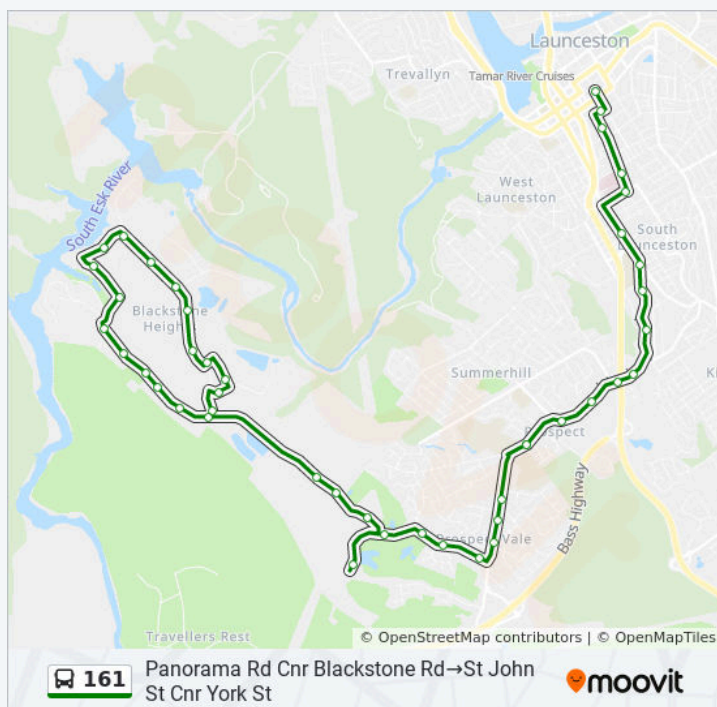

Westbury Rd Opp. Norwich St

Westbury Rd Before Wellington St

Stop 6, No.226-232 Wellington St

Direction: Stop A1, St John St Cnr Paterson St→Panorama Rd Cnr Blackstone Rd

27 stops

[VIEW LINE SCHEDULE](#)

Launceston City Interchange, Stop A

Elizabeth St Outside Princes Square

Opp. No.194 Charles St (Near Frederick St)

Charles St Opp. Lton General Hospital

No.65 Howick St

Stop 6, No.299-301 Wellington St

No.11 Westbury Rd

No.33 Westbury Rd

Opp. No.100 Westbury Rd

No.125 Westbury Rd

No.143 Westbury Rd (Opp. Prospect St)

No.167 Westbury Rd

No.229-237 Westbury Rd (Outside Olde Tudor)

Opp. No.266 Westbury Rd

No.285 Westbury Rd (Outside Nursery)

No.317 Westbury Rd

No.331 Westbury Rd

No.355 Westbury Rd

No.13 Country Club Ave

No.47 Country Club Ave

Opp. No.74 Country Club Ave

Country Club Ave Before Casino Rise

Country Club Casino (Opp. Watergarden Entrance)

No.9 Casino Rise

7 Pitcher Pde

161 bus Time Schedule

Stop A1, St John St Cnr Paterson St→Panorama Rd Cnr Blackstone Rd Route Timetable:

Sunday	Not Operational
Monday	09:09 - 17:40
Tuesday	09:09 - 17:40
Wednesday	09:09 - 17:40
Thursday	09:09 - 17:40
Friday	09:09 - 17:40
Saturday	08:36 - 16:36

161 bus Info

Direction: Stop A1, St John St Cnr Paterson St→Panorama Rd Cnr Blackstone Rd

Stops: 27

Trip Duration: 21 min

Line Summary: