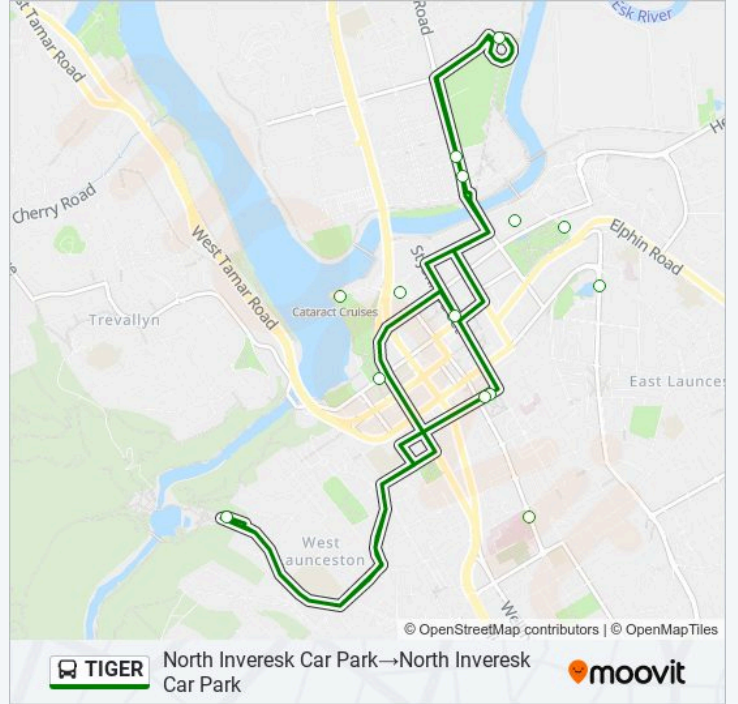

Use the Moovit App to find the closest TIGER bus station near you and find out when is the next TIGER bus arriving.

Direction: North Inveresk Car Park→North Inveresk Car Park

11 stops

[VIEW LINE SCHEDULE](#)

North Inveresk Car Park

Stop 3, Opp. No.27-33 Invermay Rd

Stop T1, No.59 St John St (Opp. St Andrews Church)

Elizabeth St Outside Princes Square

Charles St Outside Lton General Hospital

No.66a Elizabeth St (Opp. Princes Square)

Outside Aquatic Centre, High St

City Park, Lawrence St

Willis St

Stop 3, No.51 Invermay Rd

North Inveresk Car Park

TIGER bus Time Schedule

North Inveresk Car Park→North Inveresk Car Park
Route Timetable:

Sunday	Not Operational
Monday	07:30 - 18:15
Tuesday	07:30 - 18:15
Wednesday	07:30 - 18:15
Thursday	07:30 - 18:15
Friday	07:30 - 18:15
Saturday	Not Operational

TIGER bus Info

Direction: North Inveresk Car Park→North Inveresk Car Park

Stops: 11

Trip Duration: 24 min

Line Summary:

TIGER bus time schedules and route maps are available in an offline PDF at moovitapp.com. Use the Moovit App to see live bus times, train schedule or subway schedule, and step-by-step directions for all public transit in Launceston and Burnie.