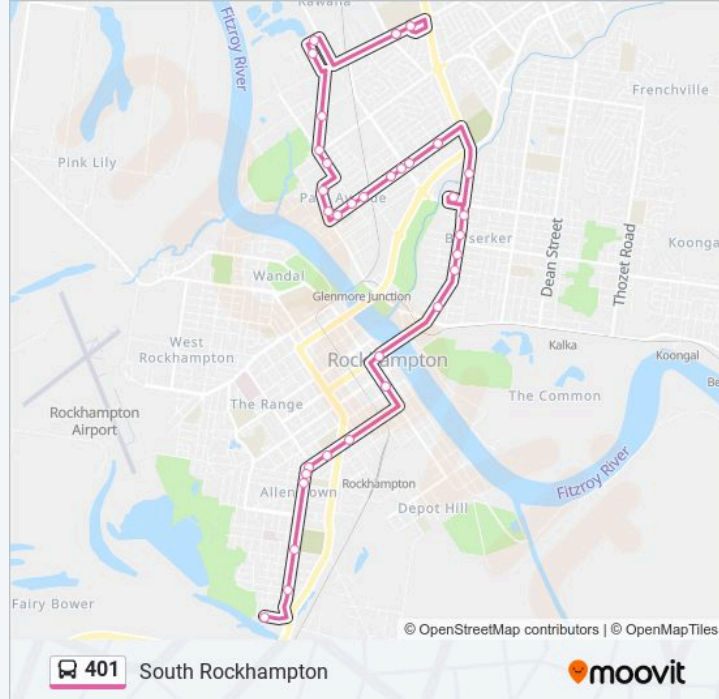

Main St at Bertram Street

Main St Near Alexandra St Hail 'N' Ride

Main Street at Alexandra Street

Main Street at Emmaus College

Musgrave Street at Moores Creek

Stockland Rockhampton

Musgrave Street at Richmond Street

Musgrave Street at Edington Street

Musgrave Street at Burnett Street

Musgrave Street at Armstrong Street

Musgrave Street at Bernard Street

Fitzroy Street at East Street

Kern Arcade

Derby Street at Murray Street

Derby Street at Talford Street

Derby Street at Allenstown Shopping Centre

Upper Dawson Rd Near Caroline St Hail 'N' Ride

Upper Dawson Rd at Allenstown State School

Upper Dawson Rd Near Ferguson St Hail 'N' Ride

Upper Dawson Rd at Wakefield Street

Blackall St Near Kennedy Lane Hail 'N' Ride

401 time schedules and route maps are available in an offline PDF at moovitapp.com. Use the Moovit App to see live bus times, train schedule or subway schedule, and step-by-step directions for all public transit in Rockhampton.

© 2024 Moovit - All Rights Reserved