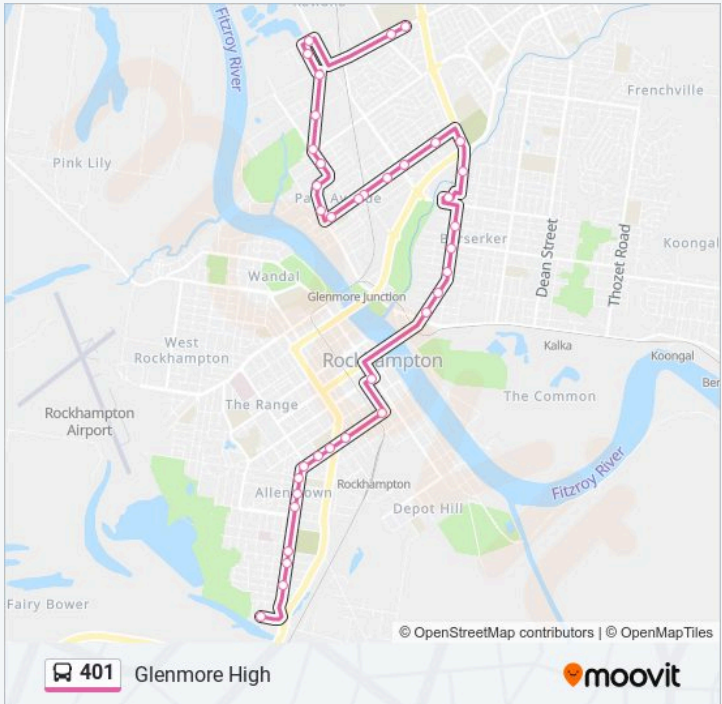

Glenmore High

Get The App

The 401 line (Glenmore High) has 2 routes. For regular weekdays, their operation hours are:
(1) Glenmore High: 07:34 - 17:15(2) South Rockhampton: 07:27 - 17:38
Use the Moovit App to find the closest 401 station near you and find out when is the next 401 arriving.

Direction: Glenmore High
37 stops
[VIEW LINE SCHEDULE](#)

- Blackall St Near Kennedy Lane Hail 'N' Ride
- Upper Dawson Rd Near Private St Hail 'N' Ride
- Upper Dawson Rd at Brecknell St
- Upper Dawson Rd Near Ferguson St Hail 'N' Ride
- Upper Dawson Rd at Parnell St
- Upper Dawson Rd Near Larnach St Hail 'N' Ride
- Upper Dawson Rd Near Caroline St Hail 'N' Ride
- Derby St at Allenstown Shopping Centre
- Derby Street at Talford Street
- Derby St Near Hay St Hail 'N' Ride
- Derby Street at Murray Street
- Derby Street at Alma Street
- Denham St at Bolsover Street
- Queen Elizabeth Drive at Brown Street
- Queen Elizabeth Drive at Kirkellen Street
- Musgrave Street at Armstrong Street
- Musgrave Street at Burnett Street
- Musgrave Street at Miles Street
- Stockland Rockhampton
- Musgrave Street at Shopping Fair
- Yaamba Road at Moores Creek Road

401 Time Schedule
Glenmore High Route Timetable:

Sunday	Not Operational
Monday	07:34 - 17:15
Tuesday	07:34 - 17:15
Wednesday	07:34 - 17:15
Thursday	07:34 - 17:15
Friday	07:34 - 17:15
Saturday	09:10 - 12:10

401 Info
Direction: Glenmore High
Stops: 37
Trip Duration: 34 min
Line Summary: