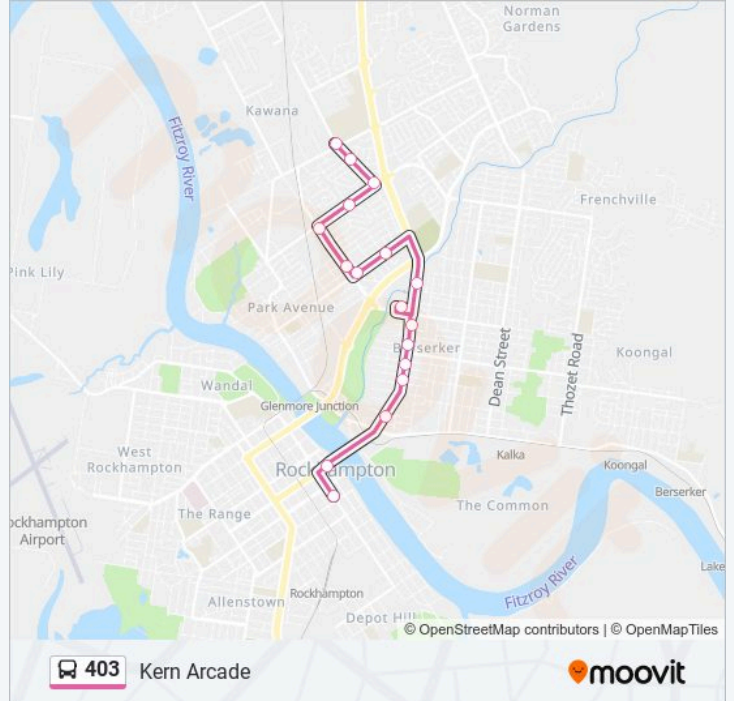

**403 Info**  
**Direction:** Cq University  
**Stops:** 22  
**Trip Duration:** 33 min  
**Line Summary:**

**Direction: Kern Arcade**

17 stops

[VIEW LINE SCHEDULE](#)

Mclaughlin St at Glenmore School

Scott Street at Harden Street

**403 Info**

**Direction:** Kern Arcade

**Stops:** 17

**Trip Duration:** 19 min

**Line Summary:**

**Direction: Mclaughlin St**

21 stops

[VIEW LINE SCHEDULE](#)

- Campbell St at North Street
- Murray St Near North St Hail 'N' Ride
- Murray St Near Cambridge St Hail 'N' Ride
- Murray St Near Denham St Hail 'N' Ride
- Denham St at Bolsover Street
- Queen Elizabeth Drive at Brown Street
- Queen Elizabeth Drive at Kirkellen Street
- Musgrave Street at Armstrong Street
- Musgrave Street at Burnett Street
- Musgrave Street at Miles Street
- Stockland Rockhampton
- Musgrave Street at Shopping Fair
- Yaamba Road at Moores Creek Road
- Main Street at Emmaus College
- Main Street at Alexandra Street
- Alexandra St at Henderson Street
- Alexandra St Near Richardson Rd Hail 'N' Ride
- Richardson Rd at Mercer Street

**Stops:** 36

**Trip Duration:** 38 min

**Line Summary:**

Murray St Near Denham St Hail 'N' Ride

Murray St Near Cambridge St Hail 'N' Ride

Murray St at North Street

North Street at Rockhampton Base Hospital