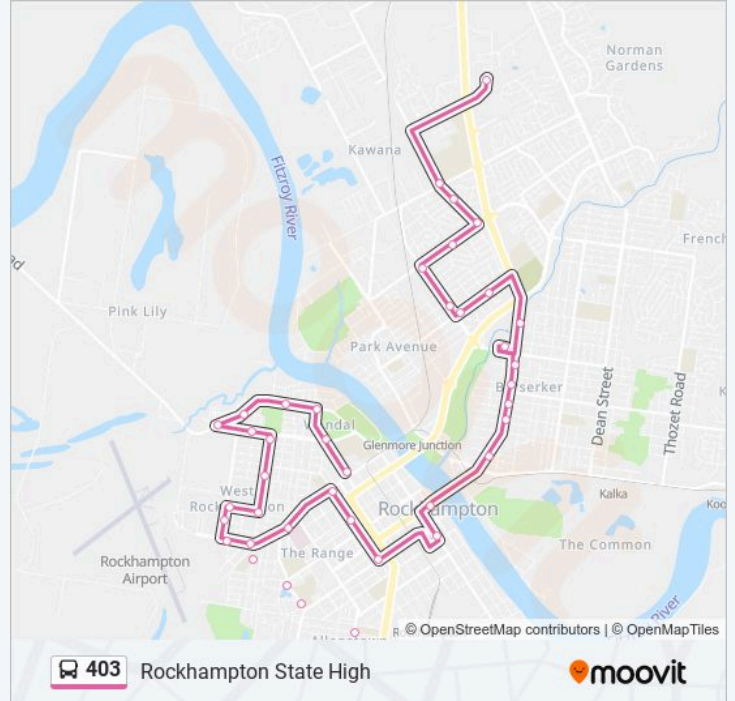

Murray St Near Denham St Hail 'N' Ride

Murray St Near Cambridge St Hail 'N' Ride

Murray St at North Street

North Street at Rockhampton Base Hospital

Hunter St Near Jardine St Hail 'N' Ride

Hunter St Near Gorle St Hail 'N' Ride

Western St at Wambool St

Pearson St at Western Street

Pearson St at Jardine Street

Jardine St at Heath Street

Jardine St Near Mckelligett St Hail 'N' Ride

Wandal Rd at Cran Street

Hamilton Ave at Wandal Road

Lion Creek Rd at Cran Street

Lion Creek Rd at Huet Street

Lion Creek Rd Near New Exhibition Rd Hail 'N' Ride

New Exhibition Rd at Rockhampton Showgrounds

Campbell St at North Street

403 time schedules and route maps are available in an offline PDF at moovitapp.com. Use the Moovit App to see live bus times, train schedule or subway schedule, and step-by-step directions for all public transit in Rockhampton.

© 2024 Moovit - All Rights Reserved