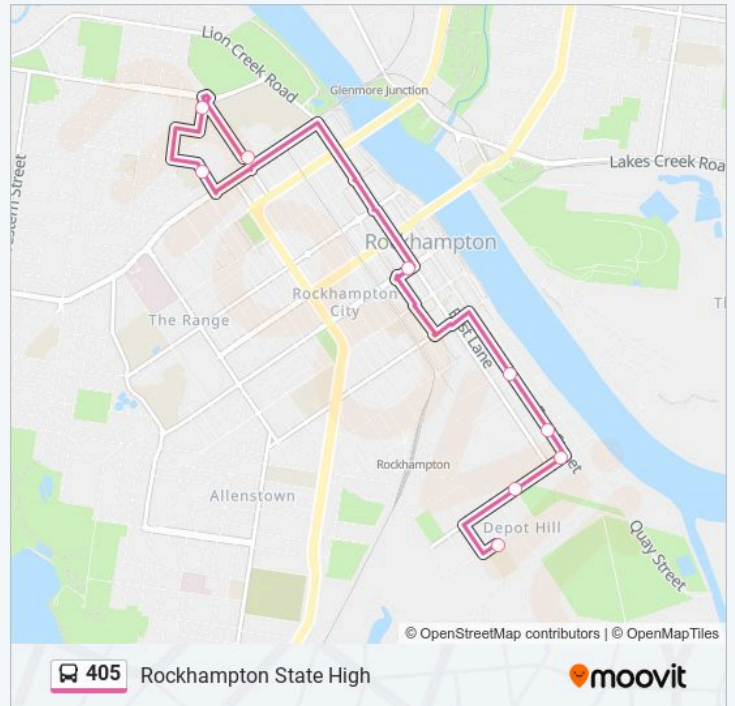

Denham St

Get The App

The 405 line (Denham St) has 3 routes. For regular weekdays, their operation hours are:
 (1) Denham St: 10:45 - 16:55(2) Depot Hill Primary: 08:12 - 16:50(3) Rockhampton State High: 08:20
 Use the Moovit App to find the closest 405 station near you and find out when is the next 405 arriving.

Direction: Denham St
 6 stops
[VIEW LINE SCHEDULE](#)

- O Connell St Near Depot Hill School Hail 'N' Ride
- Wood St at Denison Street
- Wood St Near East St Hail 'N' Ride
- East St Near Arthur St Hail 'N' Ride
- East St at South Street
- Denham St at Bolsover Street

405 Info
Direction: Denham St
Stops: 6
Trip Duration: 5 min
Line Summary:

Direction: Depot Hill Primary

8 stops

[VIEW LINE SCHEDULE](#)

Campbell St at North Street

Kern Arcade

William St Near East St Hail 'N' Ride

Not Operational

405 Info

Direction: Rockhampton State High

Stops: 9

Trip Duration: 15 min

Line Summary:

405 time schedules and route maps are available in an offline PDF at moovitapp.com. Use the Moovit App to see live bus times, train schedule or subway schedule, and step-by-step directions for all public transit in Rockhampton.