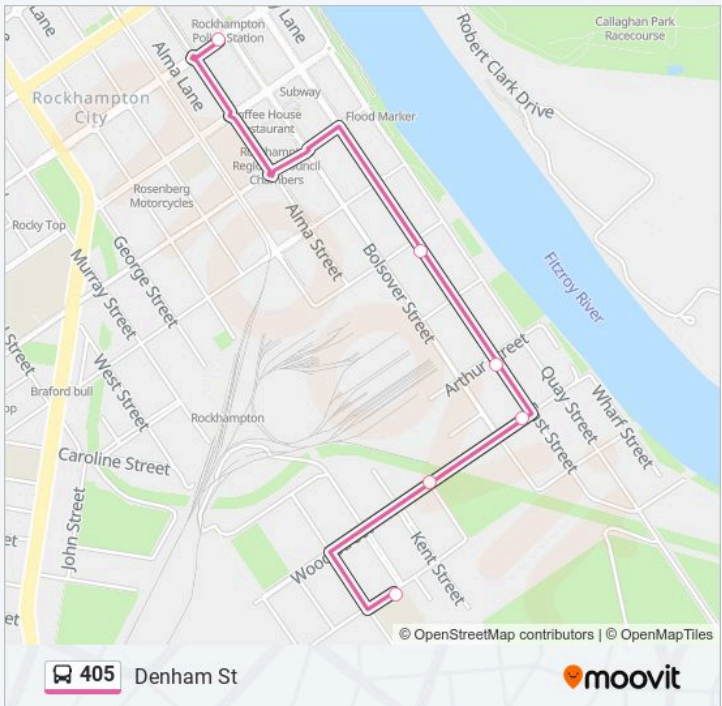

Denham St

Get The App

The 405 line (Denham St) has 3 routes. For regular weekdays, their operation hours are:
 (1) Denham St: 10:45 - 16:55(2) Depot Hill Primary: 08:12 - 16:50(3) Rockhampton State High: 08:20
 Use the Moovit App to find the closest 405 station near you and find out when is the next 405 arriving.

Direction: Denham St
 6 stops
[VIEW LINE SCHEDULE](#)

- O Connell St Near Depot Hill School Hail 'N' Ride
- Wood St at Denison Street
- Wood St Near East St Hail 'N' Ride
- East St Near Arthur St Hail 'N' Ride
- East St at South Street
- Denham St at Bolsover Street

405 Info
Direction: Denham St
Stops: 6
Trip Duration: 5 min
Line Summary:

Direction: Depot Hill Primary

8 stops

[VIEW LINE SCHEDULE](#)

Campbell St at North Street

Kern Arcade

William St Near East St Hail 'N' Ride

Murray St Near Rundle St Hail 'N' Ride

Baden Powell St Near Wandal Rd Hail 'N' Ride

Campbell St at North Street

Thursday

08:20

Friday

08:20

Saturday