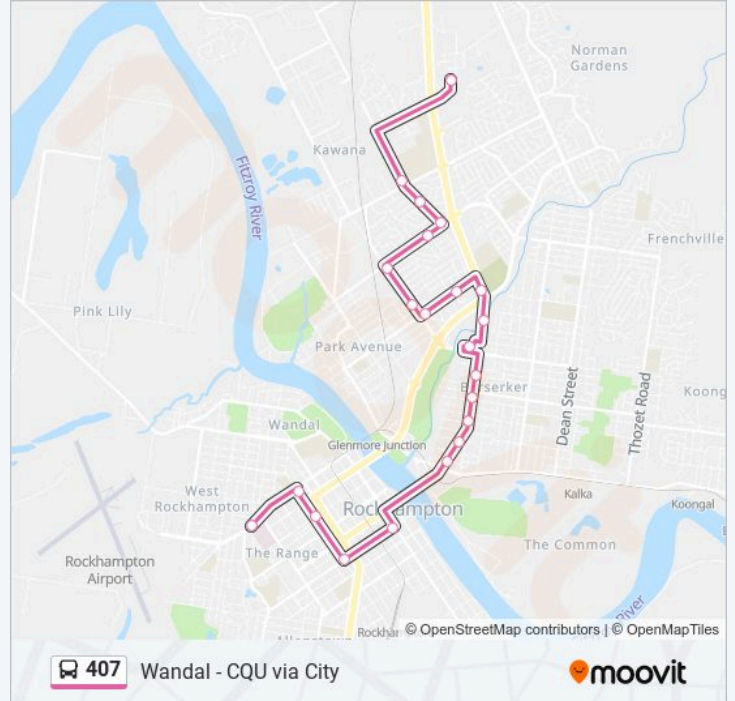

Murray St Near Cambridge St Hail 'N' Ride

Murray St Near Denham St Hail 'N' Ride

Denham St at Bolsover Street

Queen Elizabeth Drive at Brown Street

Queen Elizabeth Drive at Kirkellen Street

Musgrave Street at Armstrong Street

### Direction: Mclaughlin St

21 stops

[VIEW LINE SCHEDULE](#)

North Street at Rockhampton Base Hospital

Murray St Near North St Hail 'N' Ride

Murray St Near Cambridge St Hail 'N' Ride

Murray St Near Denham St Hail 'N' Ride

Denham St at Bolsover Street

Queen Elizabeth Drive at Brown Street

Queen Elizabeth Drive at Kirkellen Street

Musgrave Street at Armstrong Street

Musgrave Street at Burnett Street

Musgrave Street at Miles Street

### 407 Info

**Direction:** Rockhampton Base Hospital

**Stops:** 34

**Trip Duration:** 42 min

**Line Summary:**

Murray St Near Denham St Hail 'N' Ride

Murray St Near Cambridge St Hail 'N' Ride

Murray St at North Street