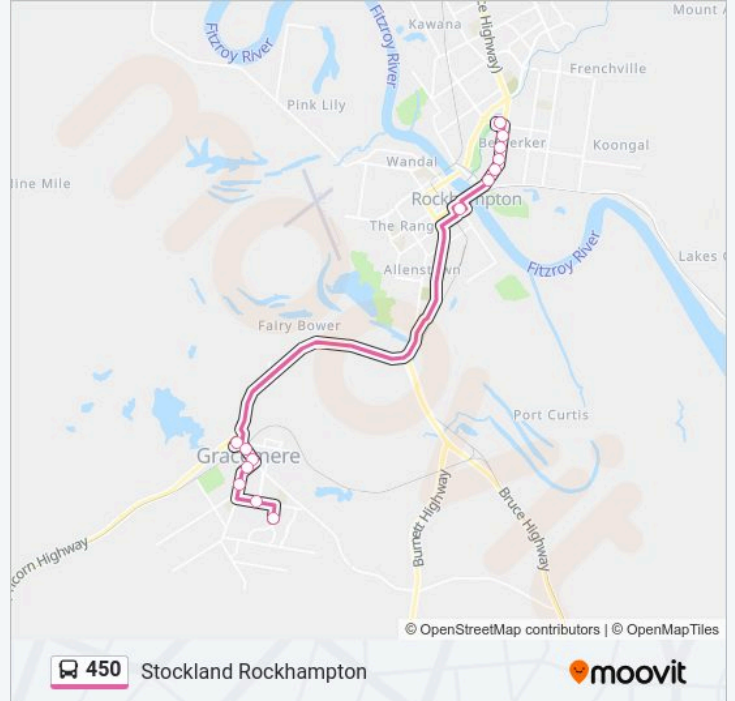

Direction: Stockland Rockhampton

14 stops

[VIEW LINE SCHEDULE](#)

Buxton Dr Near Peters St Hail 'N' Ride
Breakspear St at Conaghan Street
Johnson Rd at Labanka Crescent
Ranger St at Barry Street
Lawrie St at Ranger Street
Lawrie St at Conaghan Park
Gracemere Shoppingworld
Rockhampton Police Complex
Queen Elizabeth Drive at Brown Street
Queen Elizabeth Drive at Kirkellen Street
Musgrave Street at Armstrong Street
Musgrave Street at Burnett Street
Musgrave Street at Miles Street
Stockland Rockhampton

450 bus Info

Direction: Stockland Rockhampton

Stops: 14

Trip Duration: 27 min

Line Summary:

Direction: Gracemere, Buxton Dr

14 stops

[VIEW LINE SCHEDULE](#)

- Stockland Rockhampton
- Musgrave Street at Richmond Street
- Musgrave Street at Edington Street
- Musgrave Street at Burnett Street
- Musgrave Street at Armstrong Street
- Musgrave Street at Bernard Street
- Fitzroy Street at East Street
- Rockhampton Police Complex
- Old Capricorn Hwy Near Reservoir St Hail 'N' Ride
- Gracemere Shoppingworld
- Lawrie St Near Platen St Hail 'N' Ride
- Conaghan St at Hicks Close
- Breakspear St at Victoria Street
- Buxton Dr Near Peters St Hail 'N' Ride

450 bus Info

Direction: Gracemere, Buxton Dr

Stops: 14

Trip Duration: 26 min

Line Summary:

Direction: Rockhampton Police Complex

8 stops

[VIEW LINE SCHEDULE](#)