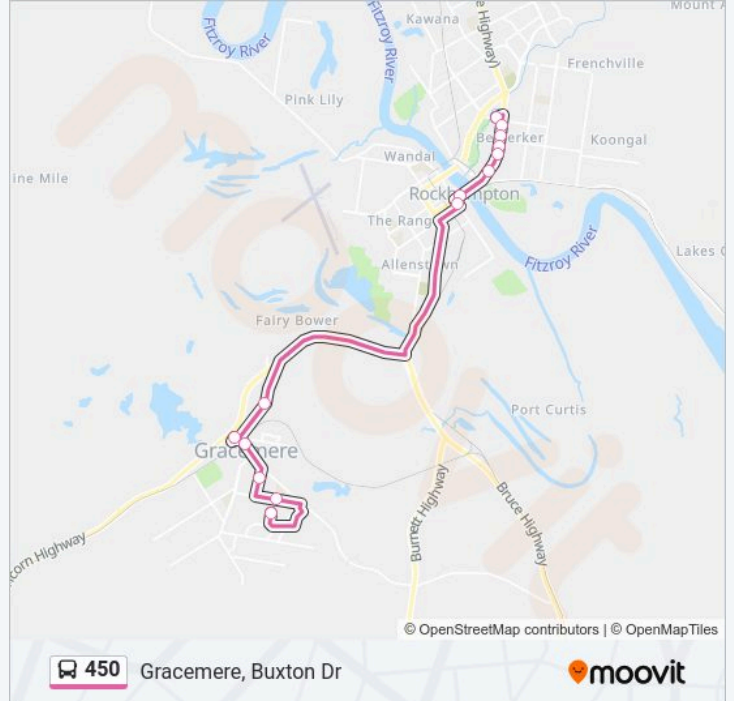

- Stockland Rockhampton
- Musgrave Street at Richmond Street
- Musgrave Street at Edington Street
- Musgrave Street at Burnett Street
- Musgrave Street at Armstrong Street
- Musgrave Street at Bernard Street
- Fitzroy Street at East Street
- Rockhampton Police Complex
- Old Capricorn Hwy Near Reservoir St Hail 'N' Ride
- Gracemere Shoppingworld
- Lawrie St Near Platen St Hail 'N' Ride
- Conaghan St at Hicks Close
- Breakspear St at Victoria Street
- Buxton Dr Near Peters St Hail 'N' Ride

450 bus Info

Direction: Gracemere, Buxton Dr

Stops: 14

Trip Duration: 26 min

Line Summary:

Direction: Rockhampton Police Complex

8 stops

[VIEW LINE SCHEDULE](#)

Buxton Dr Near Peters St Hail 'N' Ride

Breakspear St at Conaghan Street

Johnson Rd at Labanka Crescent

Ranger St at Barry Street

Lawrie St at Ranger Street

Lawrie St at Conaghan Park

Gracemere Shoppingworld

450 bus Info

Direction: Rockhampton Police Complex

Stops: 8

Trip Duration: 20 min

Line Summary:

450 bus time schedules and route maps are available in an offline PDF at moovitapp.com. Use the Moovit App to see live bus times, train schedule or subway schedule, and step-by-step directions for all public transit in Rockhampton.