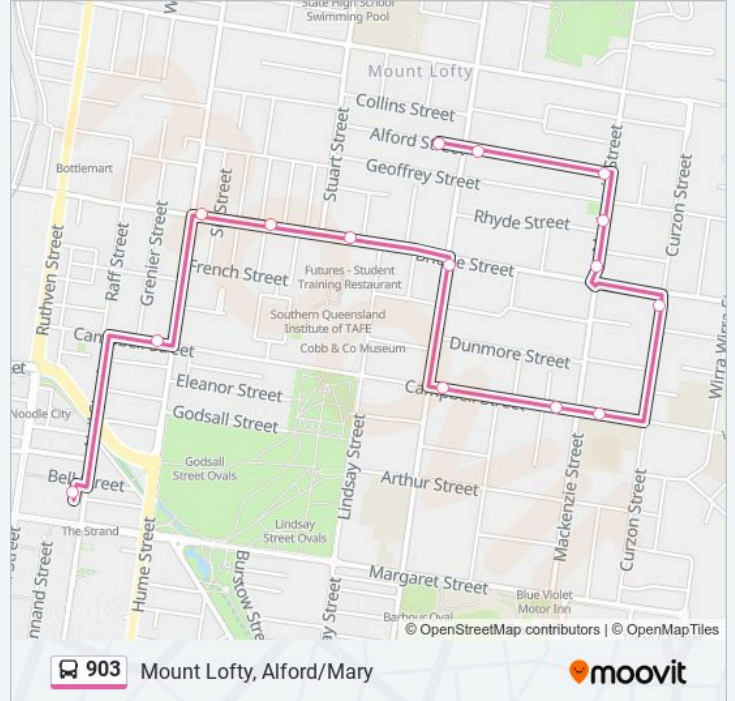

903 bus Info

Direction: Mount Lofty, Alford/Mary

Stops: 15

Trip Duration: 12 min

Line Summary:

Direction: Toowoomba Bus Station

39 stops

[VIEW LINE SCHEDULE](#)

- Alford Street at Mary Street
- Alford St at Alford West
- Stuart Street at Sidney St
- Jellicoe Street at Stuart St
- Jellicoe St at Kenneth Street
- Wyndham St at Wellsley Street
- Wyndham Street at Chamberlain St
- Wyndham St Near North St Hail 'N' Ride
- North St at Wonga Street
- North Street at Stuart St
- Stuart St at Heritage Oval
- Stuart St at Garvey Street
- Talinga Street at Ure St
- Ross St at Reginald Street
- Ross St Near Alfred St Hail 'N' Ride
- Martini Street at Alfred Street
- Rifle Range Rd Near Martini St Hail 'N' Ride
- Benjamin Street at Rifle Range Road

903 bus Info

Direction: Toowoomba Bus Station

Stops: 39

Trip Duration: 25 min

Line Summary:

Benjamin St Near North St Hail 'N' Ride

Mary St at Range Street

Mary St at Spieker Street

Curzon St Near Dunmore St Hail 'N' Ride

Campbell St Near Mackenzie St Hail 'N' Ride

Campbell St at Hickey Street

Campbell St at Godfrey Street

Mary St Near Warren St Hail 'N' Ride

Mary St at Mary Street Centre