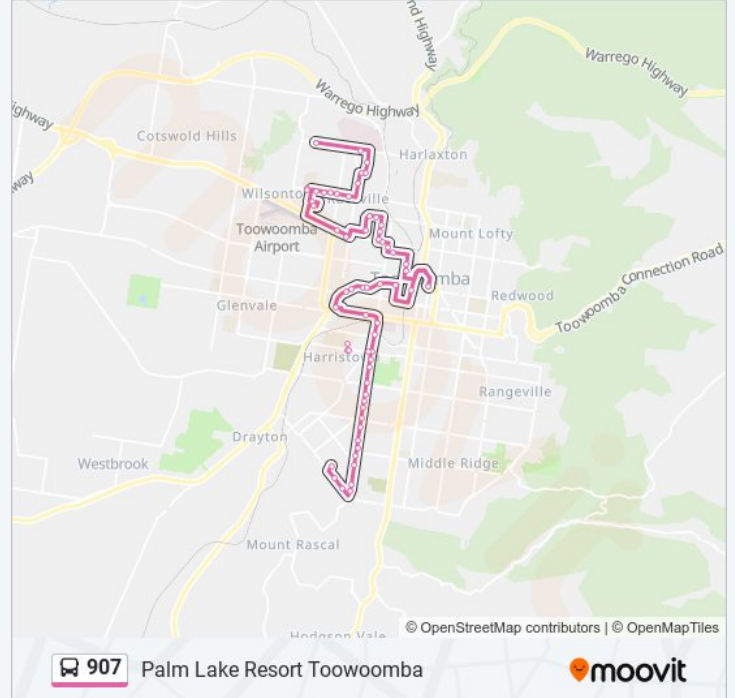

West St at Toowoomba Hospital

James St at Helen Street

Clifford Gardens Shopping Centre

Anzac Ave Near Masonic Hall Hail 'N' Ride

Anzac Avenue at Allenby St

Hill St at Newtown Shopping Centre

Hill St Near Margaret St Hail 'N' Ride

Margaret St at St Marys College

Margaret St at Clifford Street

Victoria Street at Margaret Street (Stop A)

Toowoomba Bus Station

Mort St at Taylor Street

Mort St Near Campbell St Hail 'N' Ride

Norwood St at Boulton Terrace

West St at Norwood Street

Bridge St at Edmund Street

Hillside St Near Bridge St Hail 'N' Ride

Hillside St at Percy Street

Hillside St Near Fanny St Hail 'N' Ride

Jellicoe St Near Gladstone St Hail 'N' Ride

Jellicoe St Near Gordon Ave Hail 'N' Ride

Gordon Ave Near Wisteria Ct Hail 'N' Ride

Bridge St Near Ethel St Hail 'N' Ride

Bridge St Near Tor St Hail 'N' Ride

Kirra Street at Wilsonton Shopping Centre (Stop A)

Fitzpatrick St Near Richmond Dr Hail 'N' Ride

North St Near Richmond Dr Hail 'N' Ride

North St Near Tara St Hail 'N' Ride

North St at Risson Street

North St Near Tor St Hail 'N' Ride

North St at St Andrews Hospital

Holberton St at Welcombe Ave