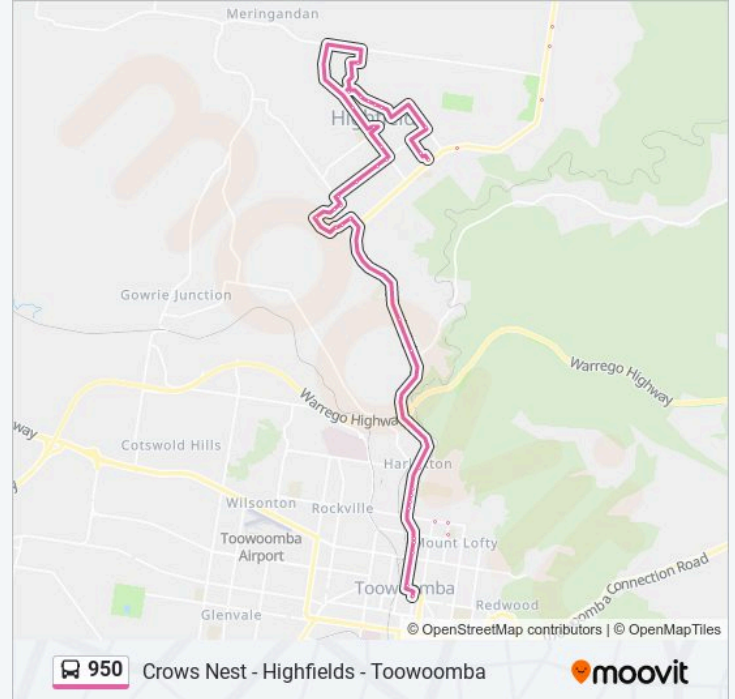

Stops: 71

Trip Duration: 50 min

Line Summary:

Charles St Near Perseverance Dam Rd Hail 'N' Ride

Perseverance Dam Rd Near Samuel Ave Hail 'N' Ride

Vicky Ave Near Parkland Dr Hail 'N' Ride

Parkland Dr Near Matthew Ct Hail 'N' Ride

Pioneer Rd Near New England Hwy Hail 'N' Ride

New England Hwy Near Robinson Rd Hail 'N' Ride

New England Hwy at Reushle Road

New England Hwy at Farmers Arms

New England Hwy Near Evans Rd Hail 'N' Ride

New England Hwy at Cabarlah

New England Hwy Near Cronin Rd Hail 'N' Ride

Plaza Circle at Littleton Drive

Littleton Dr Near Acacia Ct Hail 'N' Ride

Reis Road at Kuhls Road

Polzin Rd Near Rogers Dr Hail 'N' Ride

Polzin Rd Near Prospect Tce Hail 'N' Ride

Polzin Rd Near Rosella Dr Hail 'N' Ride

Polzin Rd Near Clara St Hail 'N' Ride

Polzin Rd Near Kalimna Dr Hail 'N' Ride

Sportsman Drive at Kalimna Drive

Highfields Rd Near Brownscholme Village Hnr

Lauder Drive at Highfields Village (Town Centre)