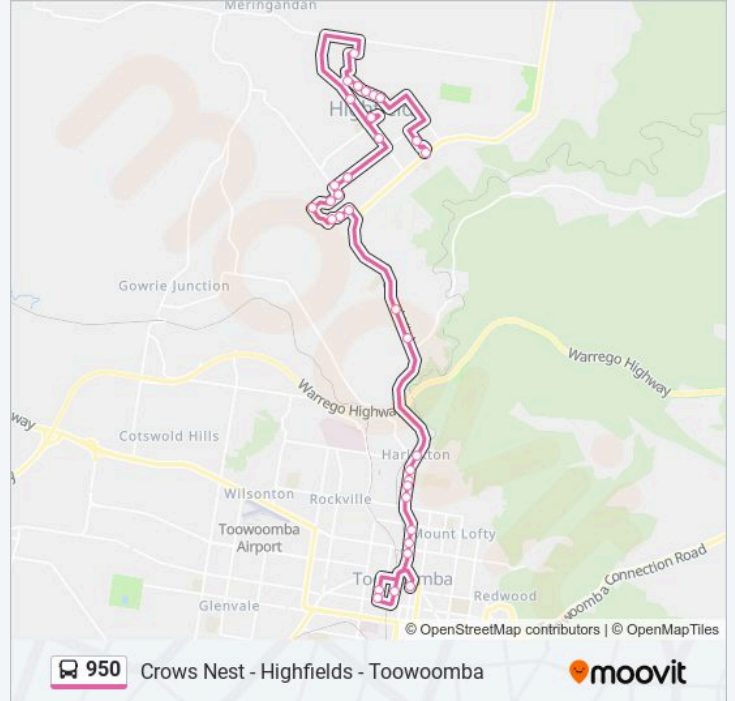

Polzin Rd Near Clara St Hail 'N' Ride

Polzin Rd Near Rosella Dr Hail 'N' Ride

Polzin Rd Near Prospect Tce Hail 'N' Ride

Polzin Rd Near Rogers Dr Hail 'N' Ride

Littleton Dr Near Acacia Ct Hail 'N' Ride

Littleton Drive at Plaza Circle

Direction: Toowoomba Bus Station

71 stops

[VIEW LINE SCHEDULE](#)

Gleeson St Near Church St Hail 'N' Ride

Recreation Tce Near Thallon St Hail 'N' Ride

Grace St Near Sharp St Hail 'N' Ride

Grace St at Crows Nest Village

Curnow St Near Grace St Hail 'N' Ride

Curnow Street at Crows Nest Memorial Pool

New England Hwy Near Creek St Hail 'N' Ride

New England Hwy Near John St Hail 'N' Ride

Albert St Near New England Hwy Hail 'N' Ride

Stops: 71

Trip Duration: 50 min

Line Summary:

Charles St Near Perseverance Dam Rd Hail 'N' Ride

Perseverance Dam Rd Near Samuel Ave Hail 'N' Ride

Vicky Ave Near Parkland Dr Hail 'N' Ride

Parkland Dr Near Matthew Ct Hail 'N' Ride