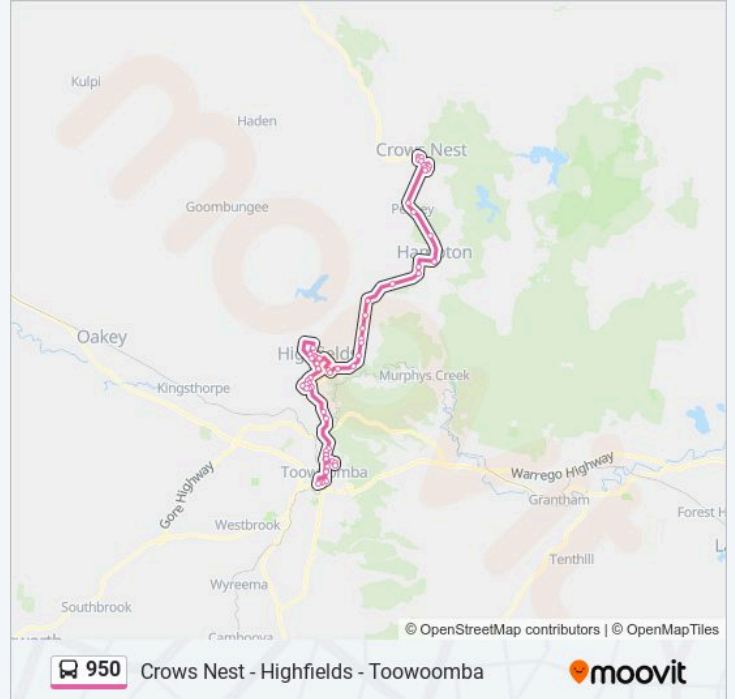

New England Hwy Near Evans Rd Hail 'N' Ride

New England Hwy at Farmers Arms

New England Hwy Near Reushle Rd Hail 'N' Ride

New England Hwy Near Robinson Rd Hail 'N' Ride

Pioneer Rd Near New England Hwy Hail 'N' Ride

New England Hwy Near Merritts Creek Rd Hnr

New England Hwy Near Brennan Rd Hail 'N' Ride

Brennan Rd Near New England Hwy Hail 'N' Ride

Hampton Rd Near New England Hwy Hail 'N' Ride

New England Hwy Near Grapetree Rd Hail 'N' Ride

New England Hwy Near Marion St Hail 'N' Ride

Pechey-Maclagan Rd Near New England Hwy Hnr

Charles St Near New England Hwy Hail 'N' Ride

Parkland Dr Near Matthew Ct Hail 'N' Ride

Perseverance Dam Rd Near Samuel Ave Hail 'N' Ride

Gleeson St Near Church St Hail 'N' Ride

Direction: Highfields Central Plaza

33 stops

[VIEW LINE SCHEDULE](#)

Toowoomba Bus Station

Victoria Street at Little Street (Stop B)

Clifford St Near Laurel Lane Hail 'N' Ride