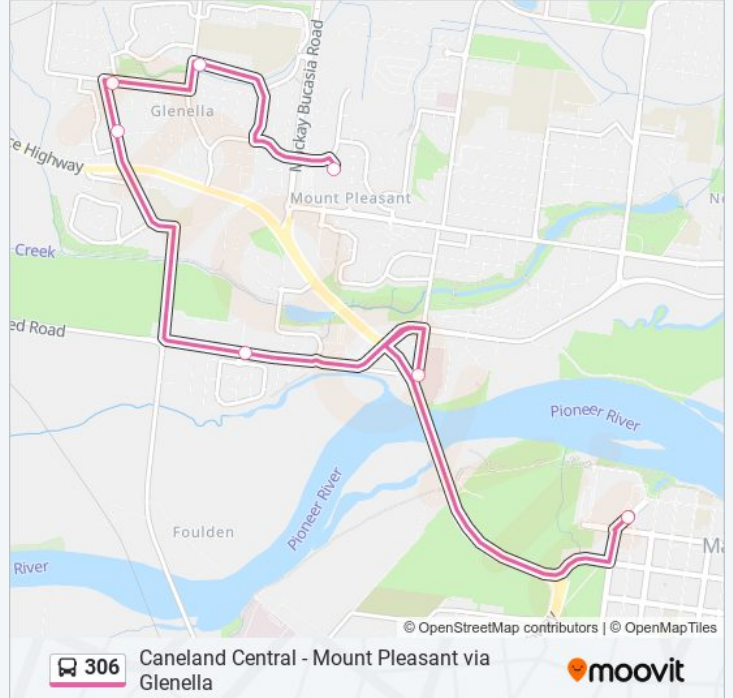

Use the Moovit App to find the closest 306 bus station near you and find out when is the next 306 bus arriving.

Direction: Caneland Central

7 stops

[VIEW LINE SCHEDULE](#)

- Mt Pleasant Shopping Centre
- Tolcher St at Pioneer Street
- Schapers Rd at Royal Boulevard
- Davey St at Herrigan Street
- Heaths Rd at Hewett Way
- Willetts Rd at Mackay Mater Hospital
- Caneland Station, Stop A

306 bus Time Schedule

Caneland Central Route Timetable:

Sunday	Not Operational
Monday	07:23 - 18:23
Tuesday	07:23 - 18:23
Wednesday	07:23 - 18:23
Thursday	07:23 - 18:23
Friday	07:23 - 18:23
Saturday	09:15 - 16:15

306 bus Info

Direction: Caneland Central

Stops: 7

Trip Duration: 24 min

Line Summary:

Direction: Mt Pleasant Shopping Centre

11 stops

[VIEW LINE SCHEDULE](#)

- Caneland Station, Stop A
- Willetts Rd at Mackay Mater Hospital
- Heaths Rd at Valetta Way
- Davey Street at Herrigan Street
- Schapers Rd at Royal Boulevard
- Schapers Rd at Windsor Street
- Tolcher Street at Cowley Court
- Baxter Dr Near Graham Ct Hail 'N' Ride
- Baxter Dr Near Arthur St Hail 'N' Ride
- Holy Spirit College (Mackay)
- Mt Pleasant Shopping Centre