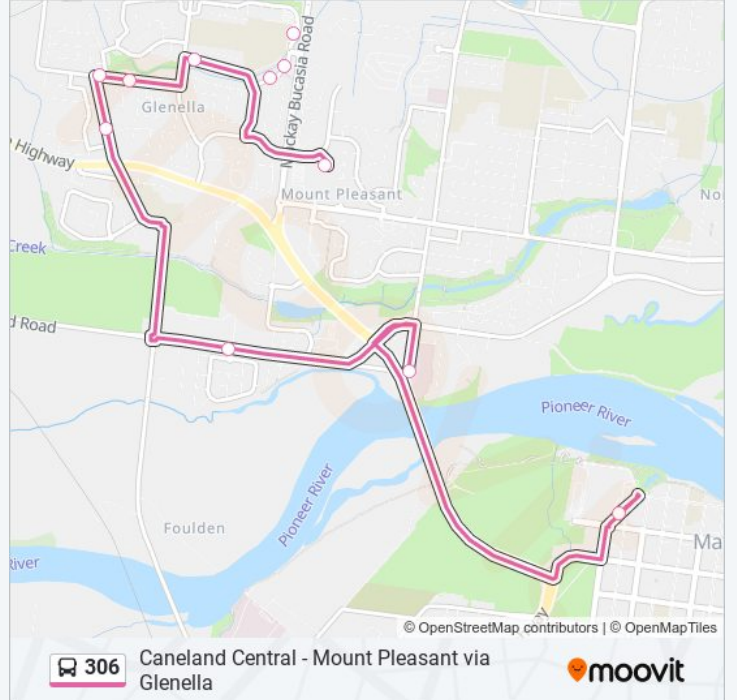

Use the Moovit App to find the closest 306 bus station near you and find out when is the next 306 bus arriving.

Direction: Caneland Central

7 stops

[VIEW LINE SCHEDULE](#)

- Mt Pleasant Shopping Centre
- Tolcher St at Pioneer Street
- Schapers Rd at Royal Boulevard
- Davey St at Herrigan Street
- Heaths Rd at Hewett Way
- Willetts Rd at Mackay Mater Hospital
- Caneland Station, Stop A

306 bus Info

Direction: Caneland Central

Stops: 7

Trip Duration: 24 min

Line Summary:

Direction: Mt Pleasant Shopping Centre

11 stops

[VIEW LINE SCHEDULE](#)

- Caneland Station, Stop A
- Willetts Rd at Mackay Mater Hospital
- Heaths Rd at Valetta Way
- Davey Street at Herrigan Street
- Schapers Rd at Royal Boulevard
- Schapers Rd at Windsor Street
- Tolcher Street at Cowley Court
- Baxter Dr Near Graham Ct Hail 'N' Ride
- Baxter Dr Near Arthur St Hail 'N' Ride
- Holy Spirit College (Mackay)
- Mt Pleasant Shopping Centre

306 bus Info

Direction: Mt Pleasant Shopping Centre

Stops: 11

Trip Duration: 26 min

Line Summary:

306 bus time schedules and route maps are available in an offline PDF at moovitapp.com. Use the Moovit App to see live bus times, train schedule or subway schedule, and step-by-step directions for all public transit in Mackay.