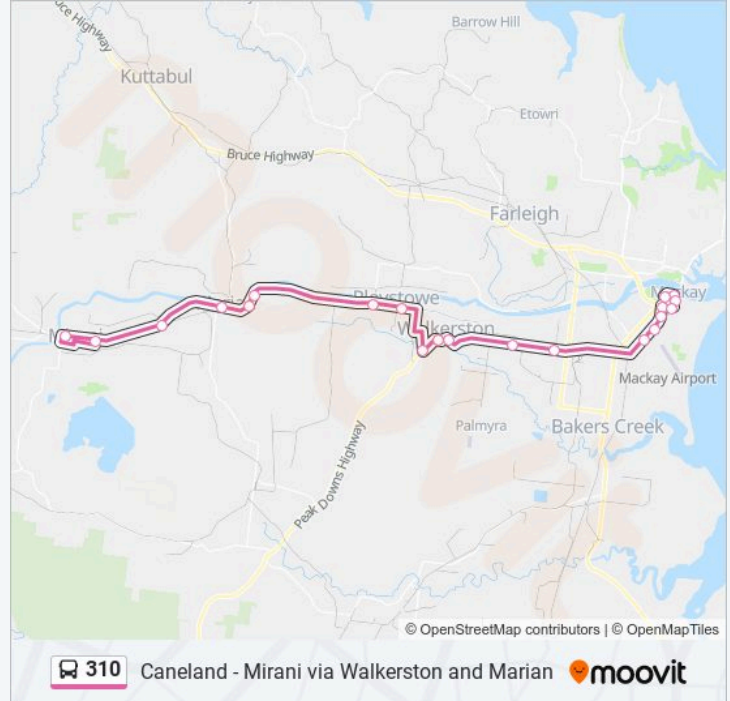

Anzac Ave Near Daly St Hail 'N' Ride

Mackay-Eungella Rd at Mirani Boldon Road

Alexandra St at Augusta Street

Clive Rogers Dr Near Mackay Eungella Rd Hnr

Direction: Walkerston

16 stops

[VIEW LINE SCHEDULE](#)

Caneland Station, Stop A

River Street at St Patricks College

Gregory St at Gregory Lane

Alfred St at Macalister Street

Milton Street at Alfred St

Milton St at George Street

Paradise Street at Harney Street

Paradise St at Ulanda Drive

Peak Downs Hwy Near Peri Rd Hail 'N' Ride

Peak Downs Hwy Near Weigands Rd Hail 'N' Ride

Creek St at Dutton Street

Peak Downs Hwy at Kellys Road

Camerons Road at James Muscat Drive

Pugsley St Near Luscombe St

Luscombe St at Barlow St

Barlow St Near Camerons Rd Hail 'N' Ride

310 bus Time Schedule

Walkerston Route Timetable:

Sunday	Not Operational
Monday	06:31 - 17:31
Tuesday	06:31 - 17:31
Wednesday	06:31 - 17:31
Thursday	06:31 - 17:31
Friday	06:31 - 17:31
Saturday	Not Operational

310 bus Info

Direction: Walkerston

Stops: 16

Trip Duration: 33 min

Line Summary: