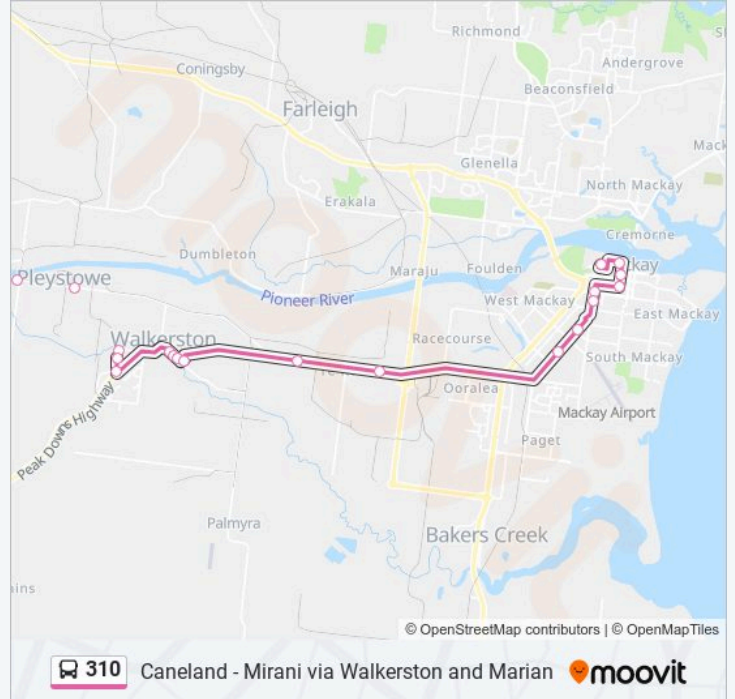

Use the Moovit App to find the closest 310 bus station near you and find out when is the next 310 bus arriving.

**Direction: Caneland Central**

23 stops

[VIEW LINE SCHEDULE](#)

Clive Rogers Dr Near Mackay Eungella Rd Hnr

**310 bus Info**

**Direction:** Caneland Central

**Stops:** 23

**Trip Duration:** 32 min

**Line Summary:**

Gregory Street at Gregory Lane

River St at Macalister Street

Caneland Station, Stop A

### Direction: Mirani

21 stops

[VIEW LINE SCHEDULE](#)

Caneland Station, Stop A

River Street at St Patricks College

Gregory St at Gregory Lane

Alfred St at Macalister Street

Milton Street at Alfred St

### 310 bus Info

**Direction:** Mirani

**Stops:** 21

**Trip Duration:** 60 min

**Line Summary:**

Anzac Ave Near Daly St Hail 'N' Ride

Mackay-Eungella Rd at Mirani Boldon Road

Alexandra St at Augusta Street