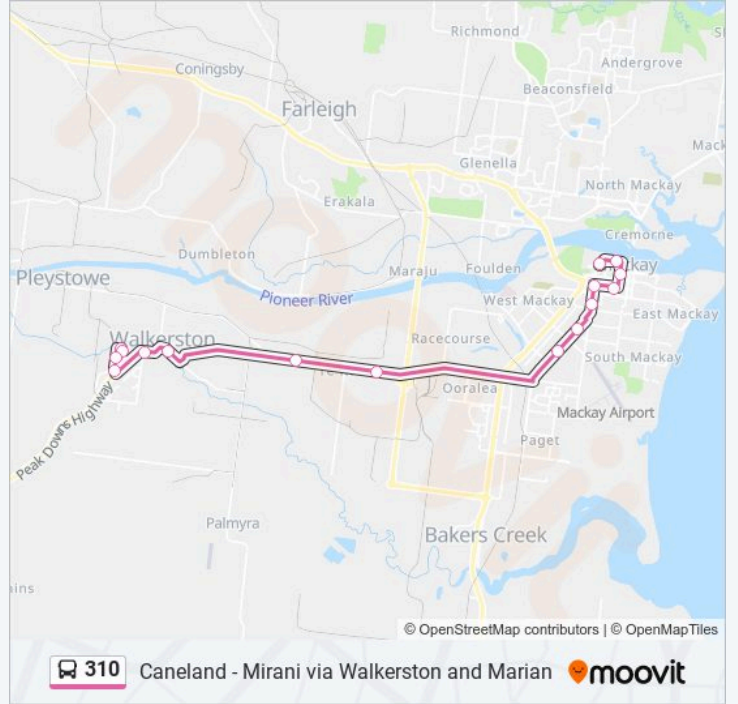

310 bus time schedules and route maps are available in an offline PDF at moovitapp.com. Use the Moovit App to see live bus times, train schedule or subway schedule, and step-by-step directions for all public transit in Mackay.

© 2024 Moovit - All Rights Reserved