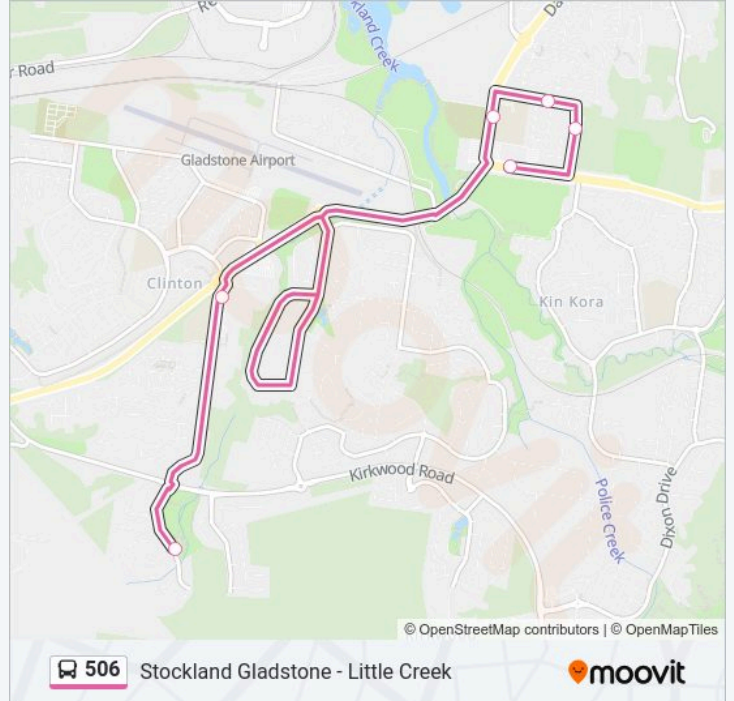

**Direction: Kirkwood Rd Near Harvey Rd**

6 stops

[VIEW LINE SCHEDULE](#)

- Philip Street at Gladstone Centre Plaza
- Holland Street at Steed Street
- Paterson Street at Norris Street
- Chanel College
- Harvey Road at Clinton State School
- Little Creek Boulevard at Kirkwood Road

**506 bus Time Schedule**

Kirkwood Rd Near Harvey Rd Route Timetable:

Monday	09:30 - 16:30
Tuesday	09:30 - 16:30
Wednesday	09:30 - 16:30
Thursday	09:30 - 16:30
Friday	09:30 - 16:30
Saturday	Not Operational
Sunday	Not Operational

**506 bus Info**

**Direction:** Kirkwood Rd Near Harvey Rd

**Stops:** 6

**Trip Duration:** 15 min

**Line Summary:**

### Direction: Stockland Gladstone

9 stops

[VIEW LINE SCHEDULE](#)

Little Creek Boulevard at Kirkwood Road

Carinya Drive at Fitzroy Avenue

Keppel Avenue at Carinya Drive

Keppel Avenue at Hamilton Drive

Keppel Avenue at Hayman Court