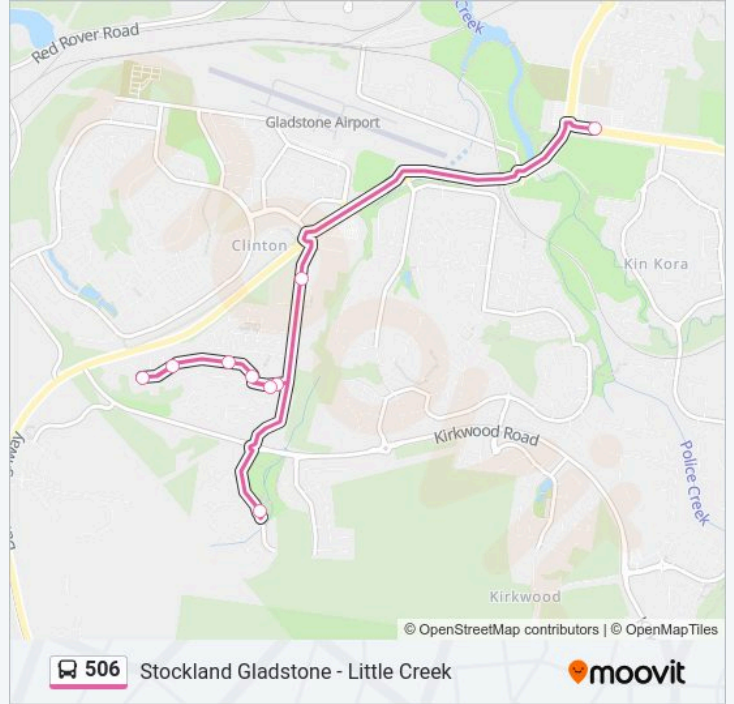

**Direction: Kirkwood Rd Near Harvey Rd**

6 stops

[VIEW LINE SCHEDULE](#)

- Philip Street at Gladstone Centre Plaza
- Holland Street at Steed Street
- Paterson Street at Norris Street
- Chanel College
- Harvey Road at Clinton State School
- Little Creek Boulevard at Kirkwood Road

**506 bus Info**

**Direction:** Kirkwood Rd Near Harvey Rd

**Stops:** 6

**Trip Duration:** 15 min

**Line Summary:**

Keppel Avenue at Rosslyn Close

Carinya Dr Near Harvey Rd Hail 'N' Ride

Harvey Road at Clinton State School

Philip Street at Gladstone Centre Plaza

### 506 bus Info

**Direction:** Stockland Gladstone

**Stops:** 9

**Trip Duration:** 15 min

**Line Summary:**

506 bus time schedules and route maps are available in an offline PDF at [moovitapp.com](https://moovitapp.com). Use the Moovit App to see live bus times, train schedule or subway schedule, and step-by-step directions for all public transit in Gladstone.