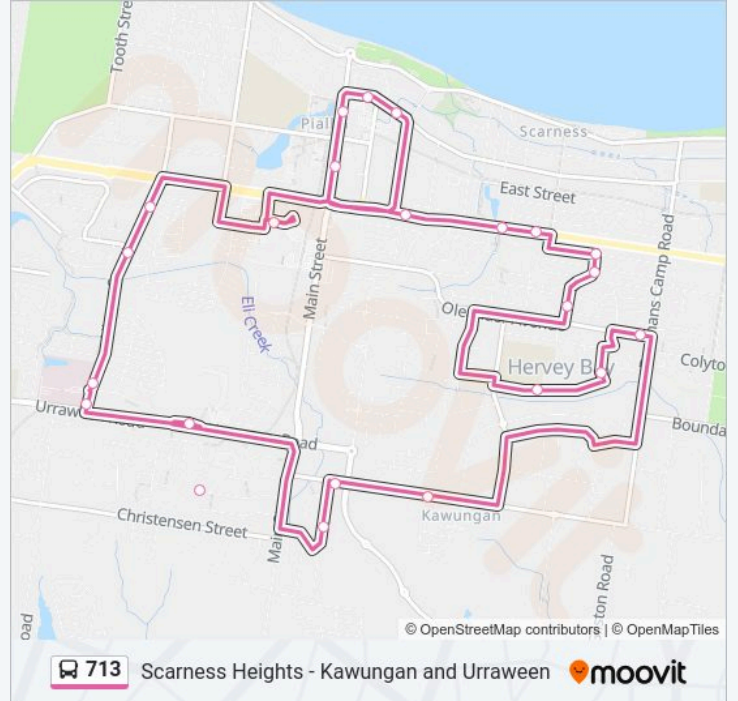

Urraween Rd at Hervey Bay Tafe

Nissen St Near Urraween Rd Hail 'N' Ride

Nissen St at Hospital

Nissen Street at Caddy Avenue

Nissen Street at Boat Harbour Drive

713 bus time schedules and route maps are available in an offline PDF at moovitapp.com. Use the Moovit App to see live bus times, train schedule or subway schedule, and step-by-step directions for all public transit in Maryborough-Hervey Bay.

© 2024 Moovit - All Rights Reserved