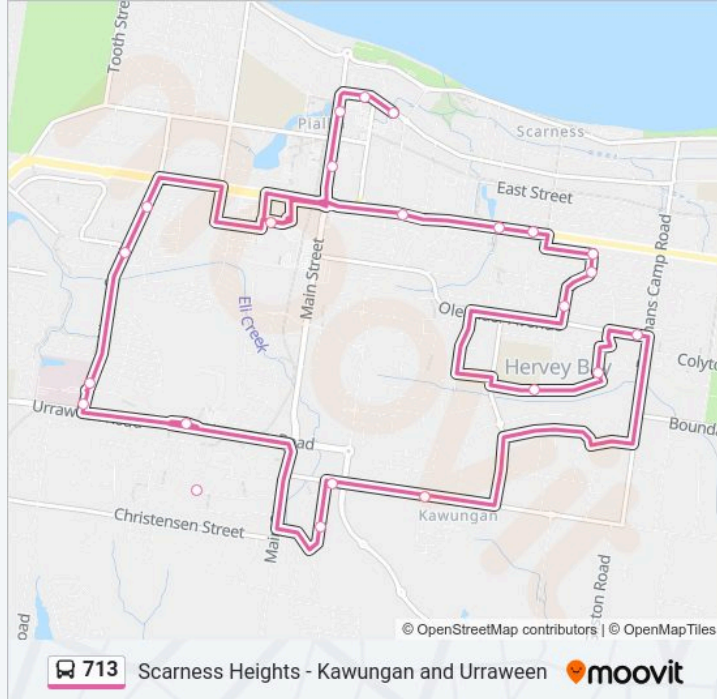

713 bus Info

Direction: Stockland Hervey Bay

Stops: 23

Trip Duration: 46 min

Line Summary:

Nissen Street at Caddy Avenue

Nissen Street at Boat Harbour Drive

Direction: Hervey Bay, East Main St

23 stops

[VIEW LINE SCHEDULE](#)

Central Ave at Stockland Hervey Bay

Torquay Road at Taylor Street

Torquay Road at Hunter St

Main St at Pialba Place Shops

Main Street at Rose St

Boat Harbour Drive at Taylor Street

Boat Harbour Drive at Mcnally Street

Boat Harbour Drive at Queens Road

Hillcrest Avenue at Kululu Crescent

Kululu Crescent at Wuruma St

Kululu Crescent at Junjaree Street

Honeysuckle Ave at Kawungan School

713 bus Info

Direction: Hervey Bay, East Main St

Stops: 23

Trip Duration: 53 min

Line Summary:

Urraween Rd at Hervey Bay Tafe

Nissen St Near Urraween Rd Hail 'N' Ride

Nissen St at Hospital