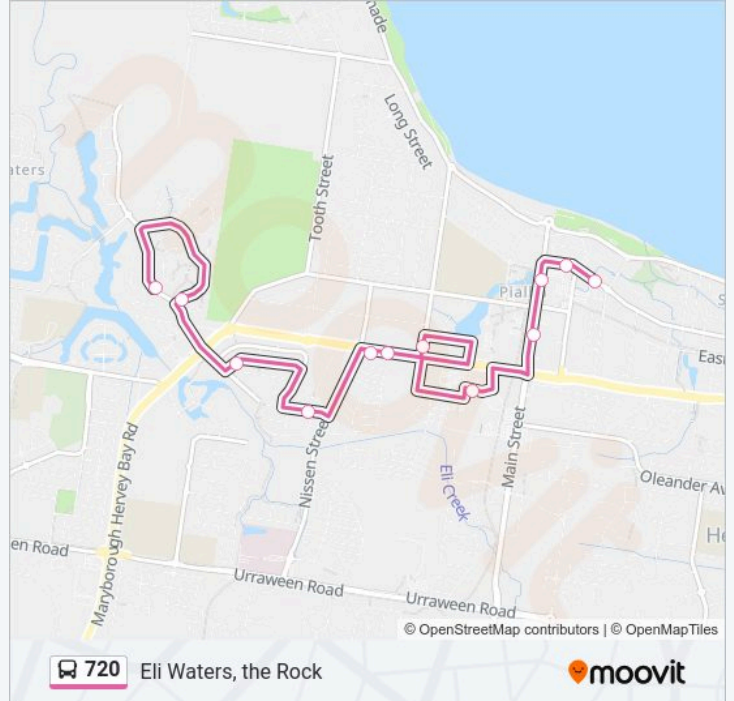

Use the Moovit App to find the closest 720 bus station near you and find out when is the next 720 bus arriving.

**Direction: Eli Waters, the Rock**

12 stops

[VIEW LINE SCHEDULE](#)

Torquay Road at Taylor Street

Caddy Ave Near Gumtree Dr Hail 'N' Ride

Bunker Ave Near Fairway Dr Hail 'N' Ride

Bowerbird Ave Near Ibis Bvd Hail 'N' Ride

Ibis Bvd Near Wattlebird Lane Hail 'N' Ride

**720 bus Time Schedule**

Eli Waters, the Rock Route Timetable:

Monday	14:41
Tuesday	14:41
Wednesday	14:41
Thursday	14:41
Friday	14:41
Saturday	14:41
Sunday	Not Operational

**720 bus Info****Direction:** Eli Waters, the Rock**Stops:** 12**Trip Duration:** 44 min**Line Summary:**

**Direction: Hervey Bay, East Main St**  
 15 stops  
[VIEW LINE SCHEDULE](#)

- Central Ave at Stockland Hervey Bay
- Torquay Road at Taylor Street
- Torquay Road at Hunter St
- Main St at Pialba Place Shops
- Main Street at Rose St
- Urraween Rd at Hervey Bay Tafe
- Nissen St Near Urraween Rd Hail 'N' Ride
- Nissen St at Hospital
- Nissen Street at Caddy Avenue
- Caddy Ave Near Gumtree Dr Hail 'N' Ride
- Bunker Ave Near Fairway Dr Hail 'N' Ride
- Ibis Boulevard at Lake View Court
- Bowerbird Ave Near Ibis Bvd Hail 'N' Ride
- Ibis Bvd Near Wattlebird Lane Hail 'N' Ride
- Ibis Boulevard at Wattlebird Lane