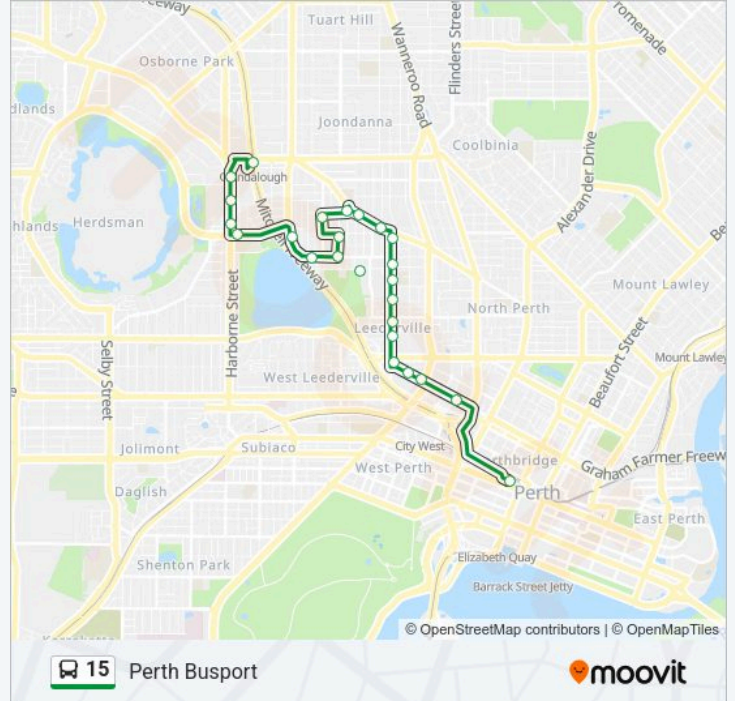

Direction: Perth Busport

25 stops

[VIEW LINE SCHEDULE](#)

- Glendalough Stn
- Harborne St Before Parkland Rd
- Harborne St Before Leeder St
- Harborne St Before Powis St
- Powis St Harborne St
- Anzac Rd After Powis St
- Anzac Rd Before Federation St
- Anzac Rd After Buxton St
- Britannia Rd After Seabrook St
- Kalgoorlie St Before Ashby St
- Egina St Before Berryman St
- The Boulevarde After Berryman St
- Scarborough Beach Rd After Matlock St
- Scarborough Beach Rd After Flinders St
- Oxford St After Scarborough Beach Rd
- Oxford St After Anzac Rd
- Oxford St After Franklin St
- Oxford St Before Tennyson St
- Oxford St After Bourke St
- Oxford St - Leederville Tafe
- Oxford St After Vincent St

Direction: Perth Busport

Stops: 25

Trip Duration: 29 min

Line Summary:

Newcastle St After Carr Pl

Newcastle St Before Loftus St

Newcastle St After Strathcona St

Perth Busport

Direction: Mt Hawthorn

10 stops

[VIEW LINE SCHEDULE](#)

Perth Busport

Newcastle St After Cleaver St

Newcastle St After Loftus St

Newcastle St Before Oxford St

Oxford St After Vincent St

Direction: Glendalough Stn

Stops: 26

Trip Duration: 31 min

Line Summary:

Britannia Rd After Seabrook St
Anzac Rd After Federation St
Anzac Rd Before Powis St
Powis St Before Harborne St
Harborne St After Powis St
Harborne St After Leeder Street
Harborne St After Parkland Rd
Glendalough Stn