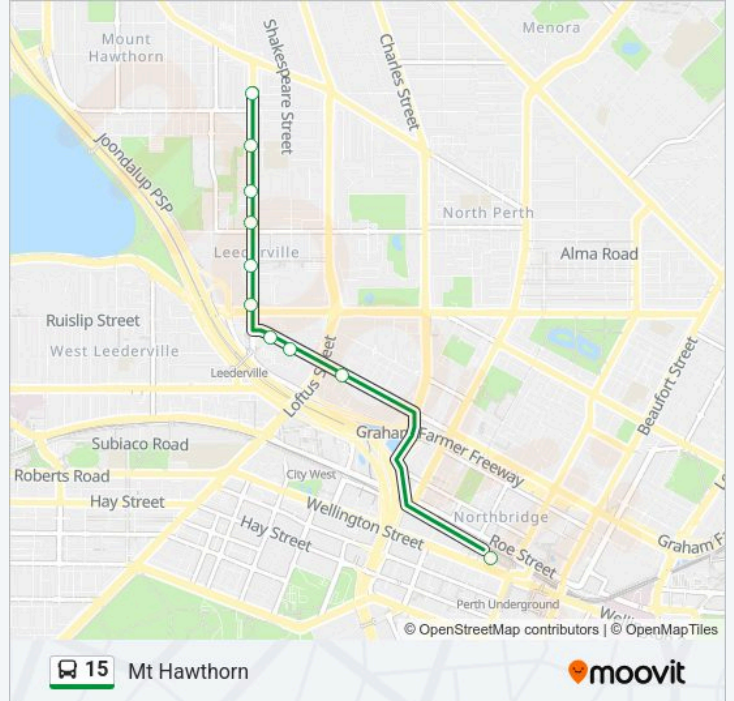

Direction: Mt Hawthorn

10 stops

[VIEW LINE SCHEDULE](#)

Perth Busport

Newcastle St After Cleaver St

Newcastle St After Loftus St

Newcastle St Before Oxford St

Oxford St After Vincent St

Oxford St - Leederville Tafe

Oxford St Before Muriel Pl

Oxford St After Tennyson St

Oxford St After Franklin St

Oxford St After Anzac Rd

15 bus Time Schedule

Mt Hawthorn Route Timetable:

Monday	07:51-08:06
Tuesday	07:51-08:06
Wednesday	07:51-08:06
Thursday	07:51-08:06
Friday	07:51-08:06
Saturday	Not Operational
Sunday	Not Operational

15 bus Info

Direction: Mt Hawthorn

Stops: 10

Trip Duration: 16 min

Line Summary:

Direction: Glendalough Stn

26 stops

[VIEW LINE SCHEDULE](#)

Direction: Glendalough Stn

Stops: 26

Trip Duration: 31 min

Line Summary:

Britannia Rd After Seabrook St
Anzac Rd After Federation St
Anzac Rd Before Powis St
Powis St Before Harborne St
Harborne St After Powis St
Harborne St After Leeder Street
Harborne St After Parkland Rd
Glendalough Stn