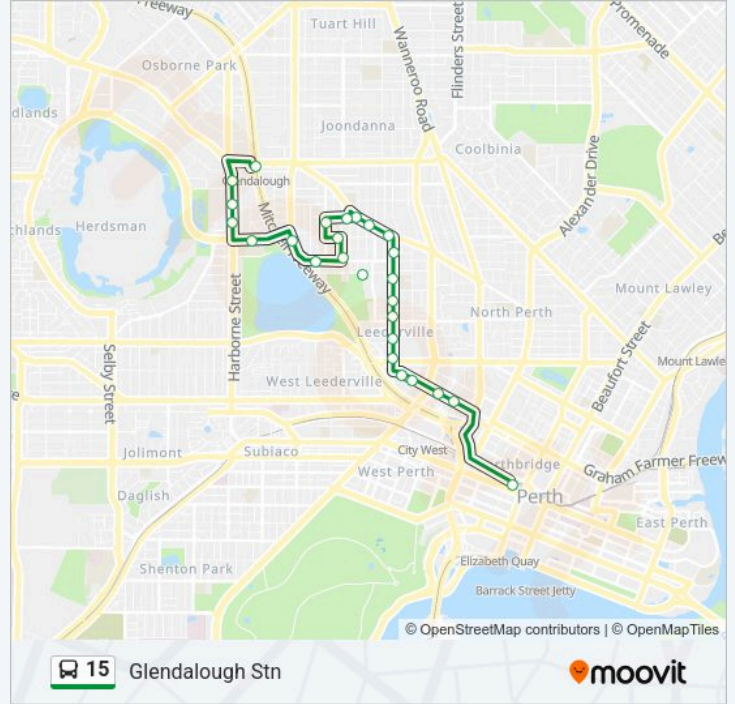

Direction: Perth Busport

25 stops

[VIEW LINE SCHEDULE](#)

- Glendalough Stn
- Harborne St Before Parkland Rd
- Harborne St Before Leeder St
- Harborne St Before Powis St
- Powis St Harborne St
- Anzac Rd After Powis St
- Anzac Rd Before Federation St
- Anzac Rd After Buxton St
- Britannia Rd After Seabrook St
- Kalgoorlie St Before Ashby St
- Egina St Before Berryman St
- The Boulevarde After Berryman St
- Scarborough Beach Rd After Matlock St
- Scarborough Beach Rd After Flinders St
- Oxford St After Scarborough Beach Rd
- Oxford St After Anzac Rd
- Oxford St After Franklin St
- Oxford St Before Tennyson St
- Oxford St After Bourke St
- Oxford St - Leederville Tafe
- Oxford St After Vincent St

Direction: Mt Hawthorn

10 stops

[VIEW LINE SCHEDULE](#)

Perth Busport

Newcastle St After Cleaver St

Newcastle St After Loftus St

Newcastle St Before Oxford St

Oxford St After Vincent St

- Perth Busport
- Newcastle St After Golding St
- Newcastle St After Cleaver St
- Newcastle St After Loftus St
- Newcastle St Before Oxford St
- Oxford St After Vincent St
- Oxford St - Leederville Tafe
- Oxford St Before Muriel Pl
- Oxford St After Tennyson St
- Oxford St After Franklin St
- Oxford St After Anzac Rd
- Scarborough Beach Rd After Oxford St
- Scarborough Beach Rd Before Coogee St
- Scarborough Beach Rd After Matlock St
- Berryman St After the Boulevarde
- Egina St After Berryman St
- Ashby St After Buxton St
- Kalgoorlie St Before Anzac Rd

Direction: Glendalough Stn

Stops: 26

Trip Duration: 31 min

Line Summary:

Britannia Rd After Seabrook St
Anzac Rd After Federation St
Anzac Rd Before Powis St
Powis St Before Harborne St
Harborne St After Powis St
Harborne St After Leeder Street
Harborne St After Parkland Rd
Glendalough Stn