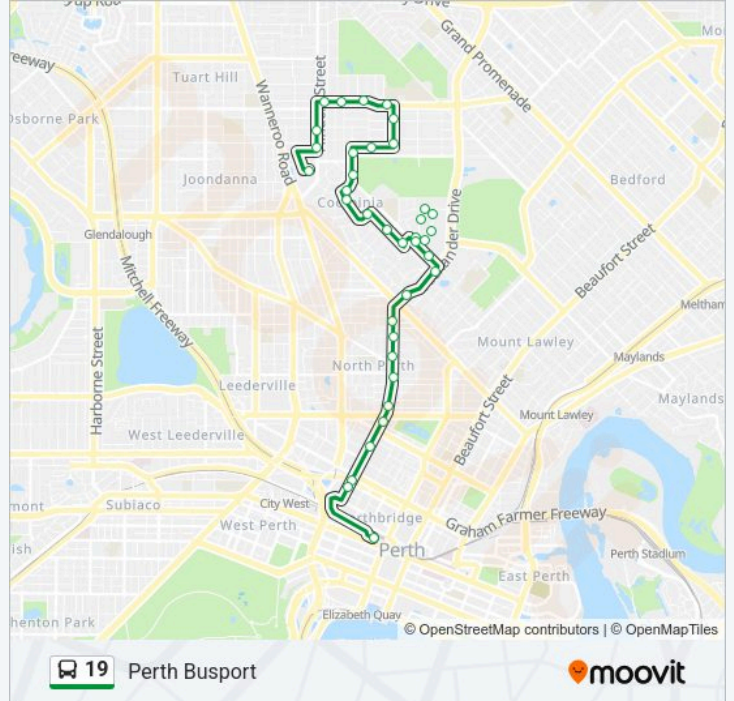

Direction: Perth Busport

Stops: 37

Trip Duration: 28 min

Line Summary:

Plantation St After Freedman Rd

Pinaster St After Sabina St

Bradford St After Pinaster St

Bradford St After Cone Pl

Alexander Dr After Bradford St

Alexander Dr After Thongsbridge St

Fitzgerald St After Russell Av

Fitzgerald St After York St

Fitzgerald St After Marmion St

Fitzgerald St Before Forrest St

Fitzgerald St After Grosvenor Rd

Fitzgerald St After Vincent St

Fitzgerald St After Randell St

Fitzgerald St Before Aberdeen St

Fitzgerald St Fitzgerald Street Cat Id 11

Perth Busport

Direction: Yokine

38 stops

[VIEW LINE SCHEDULE](#)

Fitzgerald St After Menzies St

Fitzgerald St After Farmer St

Fitzgerald St After Nova L

Alexander Dr After Melrose Cr

Alexander Dr Before Holmfirth St

Bradford St Before Cone Pl

19 bus Time Schedule

Yokine Route Timetable: