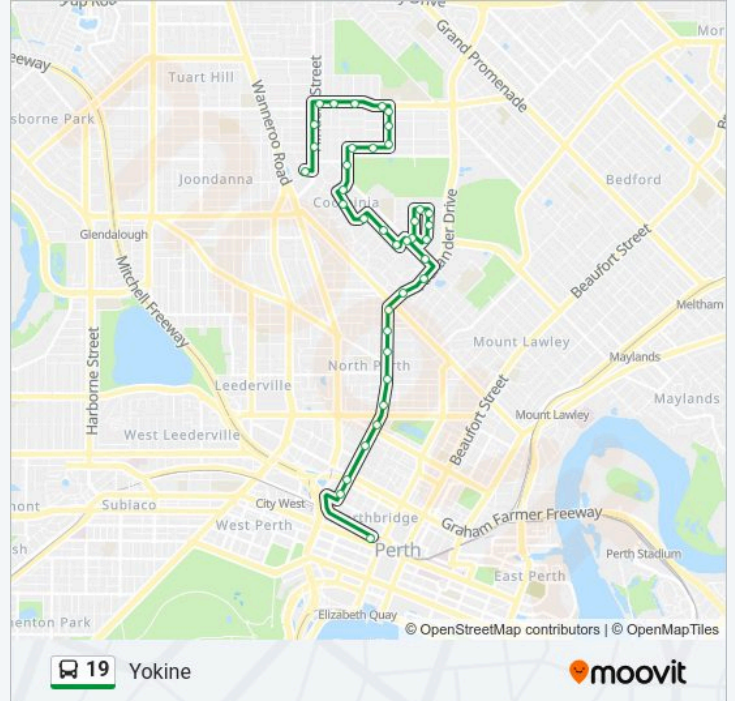

Pinaster St After Bradford St
Pinaster St Before Sabina St
Plantation St After Wareana St
Freedman Rd After Plantation St
Freedman Rd After Cresswell Av
Freedman Rd After Bluegum Av
Bradford St After Pinaster St
Holmfirth St After Clyde Rd
Holmfirth St Before Carnarvon Cr
Carnarvon Cr Before Elstree Av
Beverley St After Armadale Cr
Meenaar Cr Before Bradford St
Latrobe St Before Swanston St
Virgil Av After Latrobe St
Virgil Av After Milton St
Chaucer St After Virgil Av
Chaucer St Before Spencer Av
Chaucer St After Wandarrrie Av
Woodrow Av After Chaucer St
Blythe Av After Milton St
Blythe Av Before Hayes Av
Blythe Av Before Flinders St
Flinders St Before Hector St
Flinders St After Wellington Pde
Nangar St After Flinders St

19 bus time schedules and route maps are available in an offline PDF at moovitapp.com. Use the Moovit App to see live bus times, train schedule or subway schedule, and step-by-step directions for all public transit in Perth.

© 2025 Moovit - All Rights Reserved