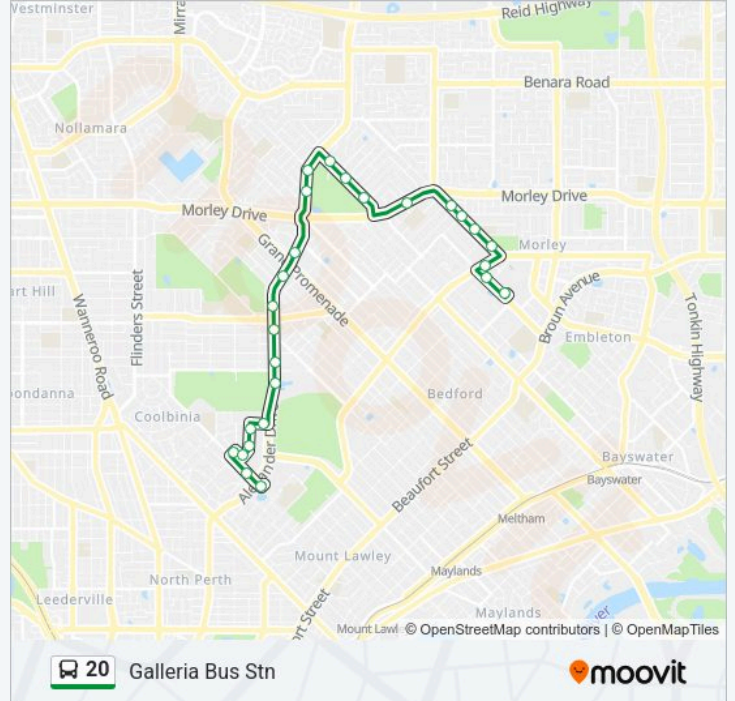

**20 bus Info**

**Direction:** Galleria Bus Stn

**Stops:** 26

**Trip Duration:** 23 min

**Line Summary:**

Wellington Rd After Vera St

Wellington Rd Before Walter Rd

Walter Rd After Progress St

Russell St After Boag Rd

Galleria Bus Stn

**Direction: Edith Cowan University Mount Lawley**

25 stops

[VIEW LINE SCHEDULE](#)

Galleria Bus Stn

Walter Rd After Russell St

Wellington Rd After Walter Rd

Wellington Rd Before Thornton St

Wellington Rd After Smith St

Wellington Rd After Kensington Av

Morley Dr After Randerson Pl

Light St After Morley Dr

Light St After Lyndhurst St

Light St Before Alexander Dr

**20 bus Info**

**Direction:** Edith Cowan University Mount Lawley

**Stops:** 25

**Trip Duration:** 21 min

**Line Summary:**