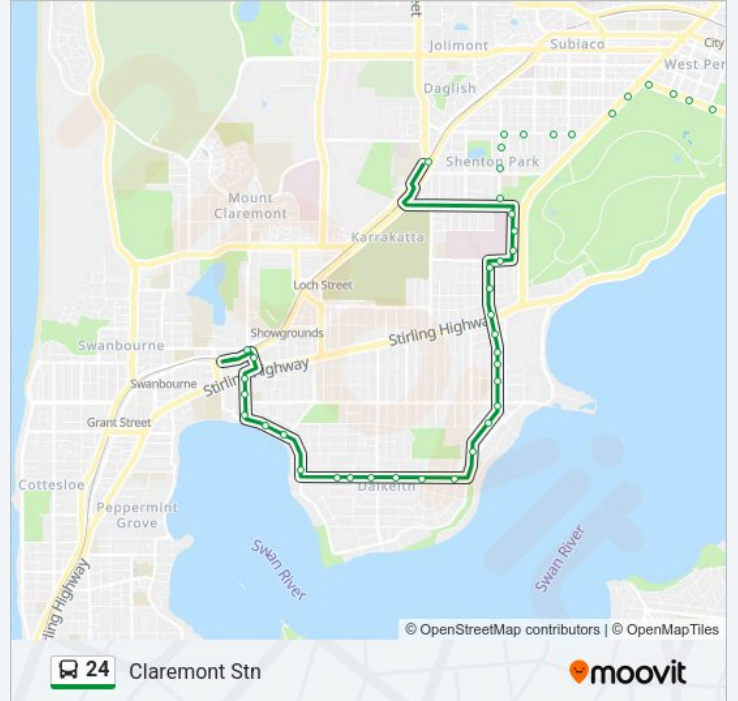

**Direction: Perth Childrens Hospital**

27 stops

[VIEW LINE SCHEDULE](#)

- Access Rd Point Fraser
- Adelaide Tce After Plain St
- Adelaide Tce After Bennett St
- Adelaide Tce After Hill St
- St Georges Tce After Victoria Av Westbound
- St Georges Tce Before Barrack St Westbound
- St Georges Tce Before Howard St Westbound
- St Georges Tce After William St Westbound
- St Georges Tce Mill Street Cat Id 21
- St Georges Tce Mount Street Cat Id 22
- Malcolm St Harvest Terrace Cat Id 23
- Kings Park Rd Dumas House Cat Id 32
- Kings Park Rd Colin Street Cat Id 106
- Kings Park Rd Outram Street Cat Id 107
- Kings Park Rd Thomas Street Cat Id 108
- Thomas St Hamersley Road Cat Id 109
- Thomas St Heytesbury Road Cat Id 110
- Nicholson Rd After Rupert St
- Nicholson Rd After Coolgardie St
- Nicholson Rd After Henry St
- Nicholson Rd After Waverley St

Bruce St Before the Avenue

Waratah Av After Hobbs Av

Waratah Av After Wavell Rd

Waratah Av After Curlew Rd

Waratah Av Dalkeith Shop Ctr

Waratah Av Before Shrike Ln

Waratah Av Before Robert St

Victoria Av After Philip Rd

Victoria Av After Bay Rd

Victoria Av After Warwick St

Bay View Tce After Victoria Av

Bay View Tce Claremont Primary School

Bay View Tce Before Stirling Hwy

Leura Av Before Gugerri St

Claremont Stn

**Direction: East Perth**

54 stops

[VIEW LINE SCHEDULE](#)

Claremont Stn

Leura Av After Gugerri St

Bay View Tce After Stirling Hwy

Bay View Tce Claremont Primary School

Bay View Tce Before Victoria Av

Victoria Av After Freshwater Cl