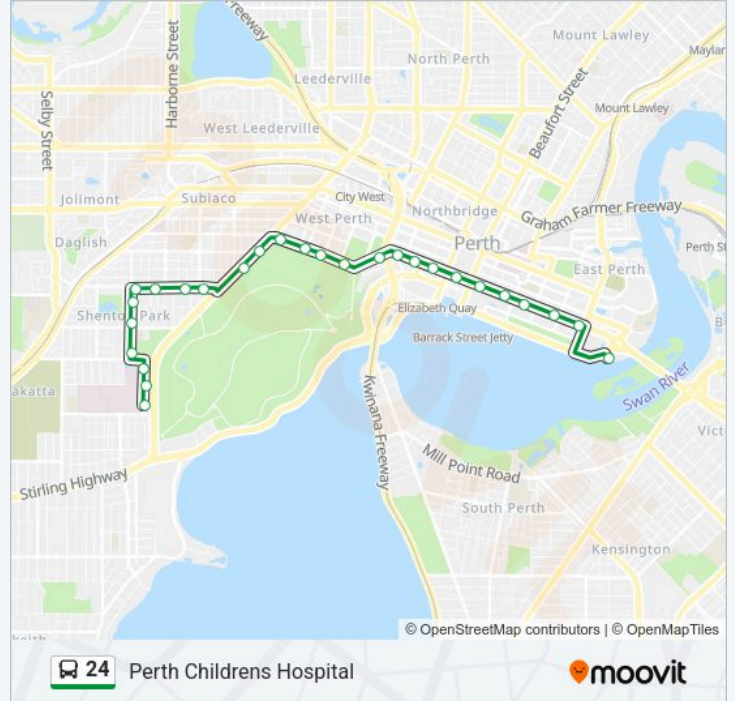

**Direction: Perth Childrens Hospital**

27 stops

[VIEW LINE SCHEDULE](#)

- Access Rd Point Fraser
- Adelaide Tce After Plain St
- Adelaide Tce After Bennett St
- Adelaide Tce After Hill St
- St Georges Tce After Victoria Av Westbound
- St Georges Tce Before Barrack St Westbound
- St Georges Tce Before Howard St Westbound
- St Georges Tce After William St Westbound
- St Georges Tce Mill Street Cat Id 21
- St Georges Tce Mount Street Cat Id 22
- Malcolm St Harvest Terrace Cat Id 23
- Kings Park Rd Dumas House Cat Id 32
- Kings Park Rd Colin Street Cat Id 106
- Kings Park Rd Outram Street Cat Id 107
- Kings Park Rd Thomas Street Cat Id 108
- Thomas St Hamersley Road Cat Id 109
- Thomas St Heytesbury Road Cat Id 110
- Nicholson Rd After Rupert St
- Nicholson Rd After Coolgardie St
- Nicholson Rd After Henry St
- Nicholson Rd After Waverley St

**24 bus Info**

**Direction:** Perth Childrens Hospital

**Stops:** 27

**Trip Duration:** 30 min

**Line Summary:**

Derby Rd Before Keightley Rd

Derby Rd Before Onslow Rd

Derby Rd Before Aberdare Rd

Hospital Av Hospital Avenue North Cat Id 114

Hospital Av Qeii Medical Centre Cat Id 115

Hospital Av Perth Children's Hospital Cat Id 116

**Direction: Claremont Stn**

53 stops

[VIEW LINE SCHEDULE](#)

Access Rd Point Fraser

Adelaide Tce After Plain St

Adelaide Tce After Bennett St

Adelaide Tce After Hill St

St Georges Tce After Victoria Av Westbound

St Georges Tce Before Barrack St Westbound

St Georges Tce Before Howard St Westbound