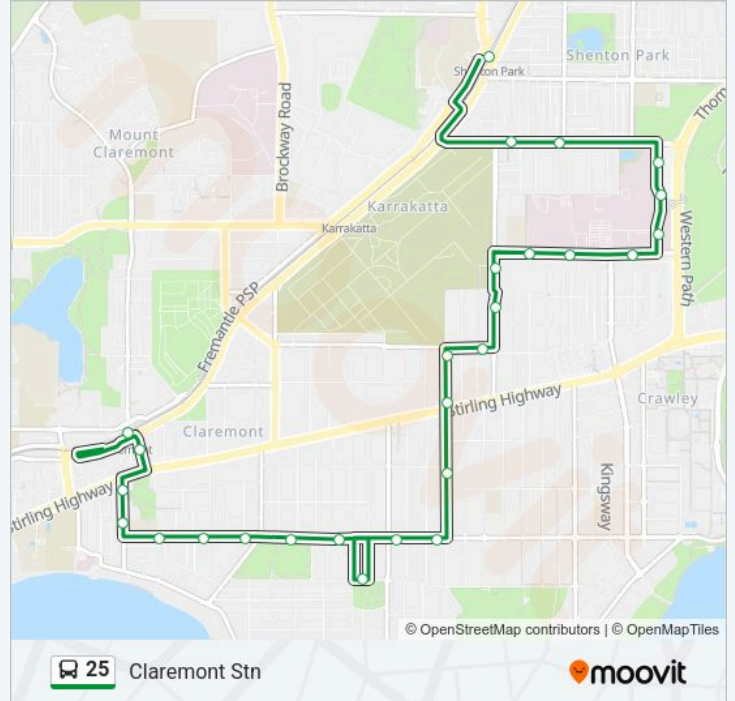

Direction: Claremont Stn

27 stops

[VIEW LINE SCHEDULE](#)

- Shenton Park Stn
- Aberdare Rd After Smyth Rd
- Aberdare Rd Before Herbert Rd
- Hospital Av Hospital Avenue North Cat Id 114
- Hospital Av Qeii Medical Centre Cat Id 115
- Hospital Av Perth Children's Hospital Cat Id 116
- Monash Av Monash Avenue Cat Id 117
- Monash Av After Clifton St
- Monash Av After Williams Rd
- Smyth Rd After Monash Av
- Smyth Rd After Karella St
- Carrington St Before Kinnimont Av
- Dalkeith Rd After Carrington St
- Dalkeith Rd Before Stirling Hwy
- Dalkeith Rd After Jenkins Av
- Princess Rd After Dalkeith Rd
- Princess Rd After Louise St
- Melvista Av After Betty St
- Princess Rd After Betty St
- Princess Rd After Bostock Rd
- Princess Rd Before Bay Rd

Direction: Claremont Stn

Stops: 27

Trip Duration: 27 min

Line Summary:

Princess Rd Before Goldsworthy Rd

Princess Rd After Queen St

Bay View Tce Claremont Primary School

Bay View Tce Before Stirling Hwy

Leura Av Before Guger St

Claremont Stn

Direction: Shenton Park Stn

28 stops

[VIEW LINE SCHEDULE](#)

Claremont Stn

Leura Av After Guger St

Bay View Tce After Stirling Hwy

Direction: Shenton Park Stn

Stops: 28

Trip Duration: 17 min

Line Summary:

Smyth Rd After Karella St

Monash Av Hollywood Private Hospital

Monash Av Hollywood Private Hospital

Monash Av Monash Avenue Cat Id 131