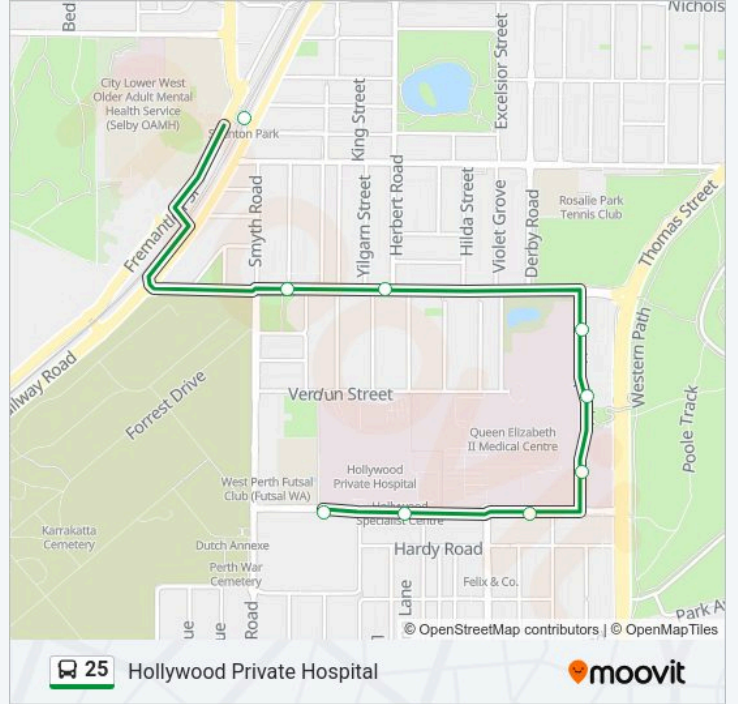

25 bus time schedules and route maps are available in an offline PDF at moovitapp.com. Use the Moovit App to see live bus times, train schedule or subway schedule, and step-by-step directions for all public transit in Perth.

© 2025 Moovit - All Rights Reserved