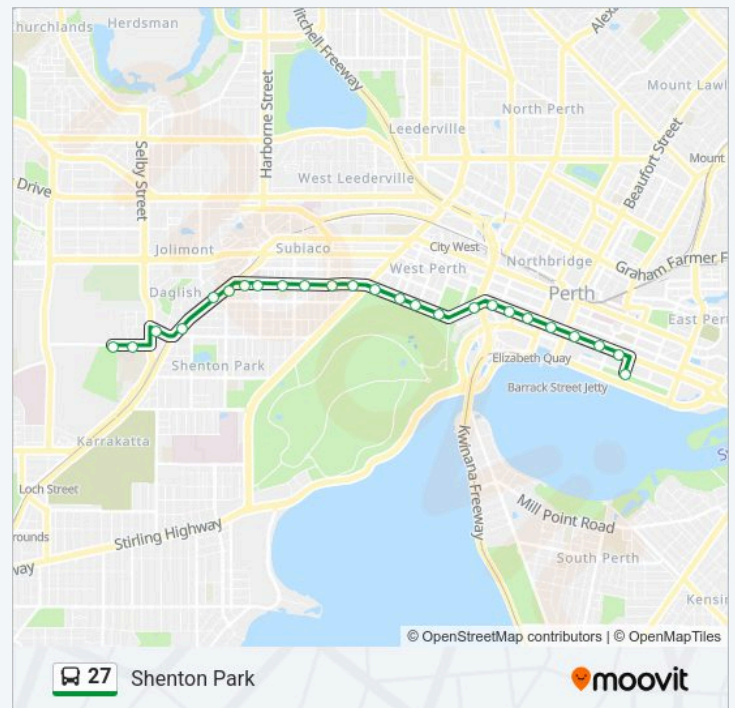

Nash St After Stubbs Tce

Lemnos St After Selby St

Lemnos St Before Bedbrook Pl

Direction: Shenton Park

Stops: 25

Trip Duration: 25 min

Line Summary:

27 bus time schedules and route maps are available in an offline PDF at moovitapp.com. Use the Moovit App to see live bus times, train schedule or subway schedule, and step-by-step directions for all public transit in Perth.

© 2025 Moovit - All Rights Reserved