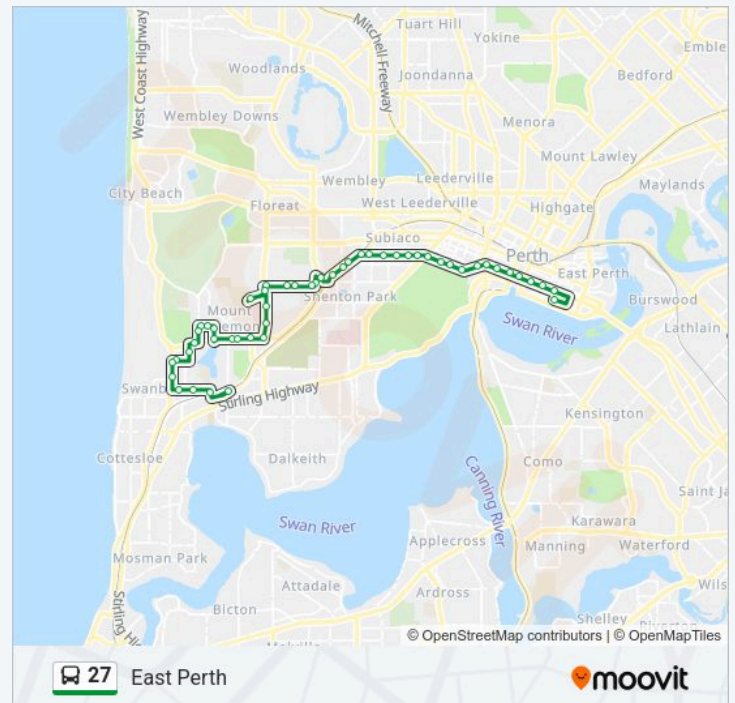

Direction: East Perth

50 stops

[VIEW LINE SCHEDULE](#)

Claremont Stn
Stirling Rd After Claremont Cr
Shenton Rd Before Australind St
Shenton Rd After Franklin St
Servetus St After Brassey St
Servetus St Before Narla Rd
Narla Rd Before Devon Rd
Narla Rd Before Alfred Rd
Alfred Rd After Butler Av
Rochdale Rd Before Asquith St
Asquith St Before Olearia L
Asquith St Before Adderley St
Lisle St After Asquith St
Lisle St After Cleland St
Alfred Rd Before Graylands Rd
Alfred Rd Before Mimosa Av
Alfred Rd Before Ashton Av
Alfred Rd Before Brockway Rd
Brockway Rd After Camelia Av
Brockway Rd Graylands Hospital
John XXIII Av After John XXIII College
Brockway Rd After John XXIII Av
Lemnos St After Brockway Rd
Lemnos St Shenton Park
Lemnos St Before Bedbrook Pl
Lemnos St Before Selby St
Selby St After Lemnos St
Nash St After Selby St
Railway Rd After Gloster St

27 bus Time Schedule

East Perth Route Timetable:

Monday	05:52-20:08
Tuesday	05:52-20:08
Wednesday	05:52-20:08
Thursday	05:52-20:08
Friday	05:52-20:08
Saturday	06:47-17:45
Sunday	08:45-17:45

27 bus Info

Direction: East Perth

Stops: 50

Trip Duration: 43 min

Line Summary:

Railway Rd Before Redfern St

Daglish Stn

Bagot Rd After Railway Rd

Bagot Rd Before Hensman Rd

Bagot Rd Before Rowland St