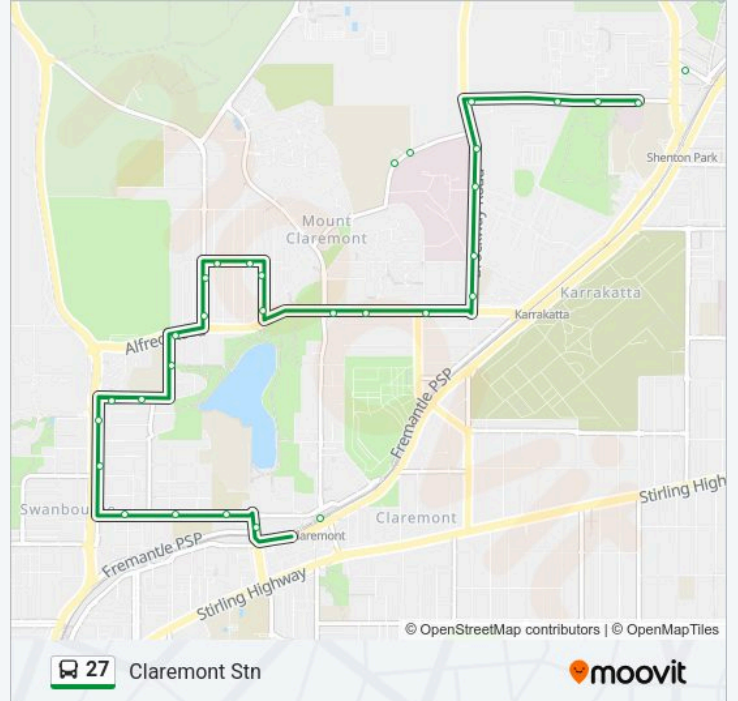

Direction: Claremont Stn

53 stops

[VIEW LINE SCHEDULE](#)

- Terrace Rd Before Hill St
- Adelaide Tce After Hill St
- St Georges Tce After Victoria Av Westbound
- St Georges Tce Before Barrack St Westbound
- St Georges Tce Before Howard St Westbound
- St Georges Tce After William St Westbound
- St Georges Tce Mill Street Cat Id 21
- St Georges Tce Mount Street Cat Id 22
- Malcolm St Harvest Terrace Cat Id 23
- Kings Park Rd Dumas House Cat Id 32
- Kings Park Rd Colin Street Cat Id 106
- Kings Park Rd Outram Street Cat Id 107
- Kings Park Rd Thomas Street Cat Id 108
- Bagot Rd Before Bedford Av
- Bagot Rd Before Townshend Rd
- Bagot Rd After Salisbury St
- Bagot Rd Before Denis St
- Bagot Rd After Hensman Rd
- Bagot Rd After Douglas Av
- Railway Rd Before Lawler St
- Daglish Stn

Direction: Claremont Stn

Stops: 53

Trip Duration: 42 min

Line Summary:

Railway Rd After Gloster St
Nash St After Stubbs Tce
Lemnos St After Selby St
Lemnos St Before Bedbrook Pl
Lemnos St After Bedbrook Pl
Lemnos St Before Brockway Rd
John XXIII Av After John XXIII College
John XXIII Av Stand 1
Brockway Rd After John 23rd Av
Brockway Rd Graylands Hospital
Brockway Rd Before Camelia Av
Brockway Rd Before Alfred Rd
Alfred Rd Before Lantana Av
Alfred Rd Before Mimosa Av
Alfred Rd After Graylands Rd
Lisle St After Alfred Rd
Lisle St Before Asquith St
Asquith St After Rudis L
Asquith St Before Olearia L
Rochdale Rd After Asquith St
Rochdale Rd Before Kennedia L
Alfred Rd Before Narla Rd
Narla Rd After Alfred Rd
Narla Rd After Devon Rd
Narla Rd Before Servetus St
Servetus St After Narla Rd
Servetus St After Brassey St
Shenton Rd After Servetus St
Shenton Rd After Central Av
Shenton Rd After Wright Av
Stirling Rd Before Claremont Cr
Claremont Stn

Stops: 50

Trip Duration: 43 min

Line Summary:

Railway Rd Before Redfern St

Daglish Stn

Bagot Rd After Railway Rd

Bagot Rd Before Hensman Rd

Bagot Rd Before Rowland St