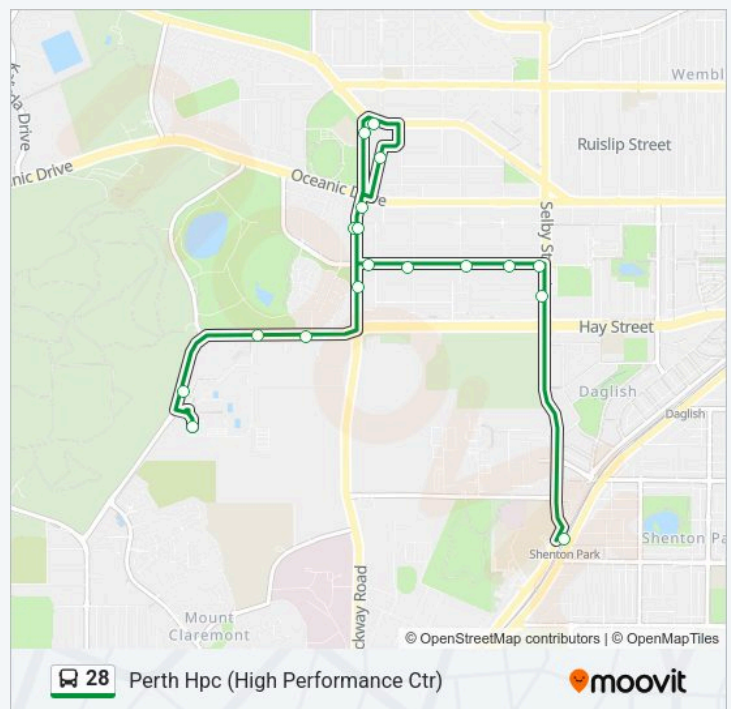

Brookdale St After Alderbury St

Underwood Av After Brockway Rd

Underwood Av Before Perry Lakes Dr

Stephenson Av After Perry Lakes Dr

Access Rd Perth Hpc (High Performance Ctr)

Wednesday

15:00-15:15

Thursday

Direction: Perth Hpc (High Performance Ctr)

Stops: 18

Trip Duration: 23 min

Line Summary:

Direction: Shenton Park Stn

39 stops

[VIEW LINE SCHEDULE](#)

Claremont Stn