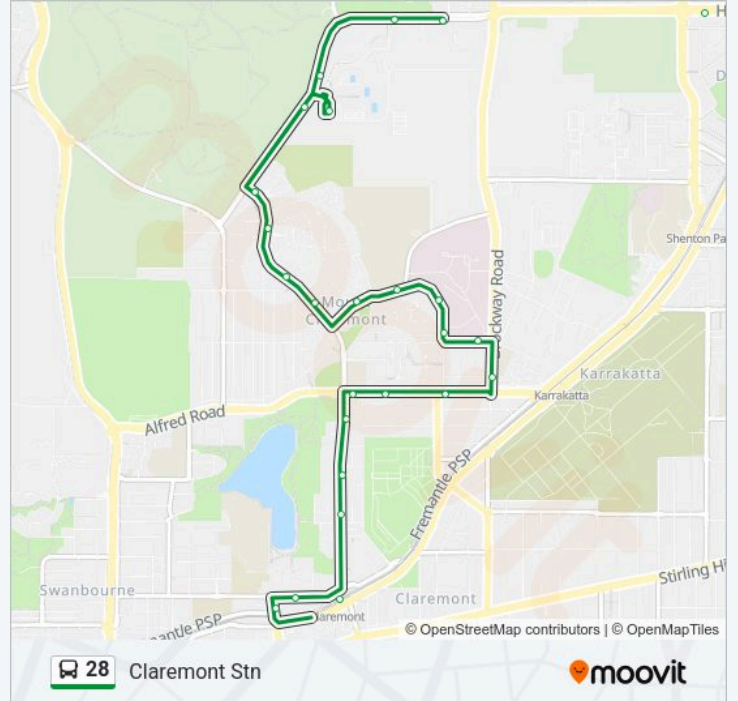

Stops: 17

Trip Duration: 27 min

Line Summary:

Direction: Claremont Stn

53 stops

[VIEW LINE SCHEDULE](#)

Perth Busport

Wellington St After George St

28 bus Info

Direction: Claremont Stn

Stops: 53

Trip Duration: 44 min

Line Summary:

Alderbury St Before Birkdale St
Alderbury St Before Lissadell St
Alderbury St After Grovedale Rd
Alderbury St Before Rosedale St
Brookdale St Before Salvado Rd
Floreat Av After Oceanic Dr
The Boulevard After Kirkdale Av
Howtree PI Before Chandler Av
Brookdale St After Oceanic Dr
Brookdale St After Salvado Rd
Brookdale St After Alderbury St
Underwood Av After Brockway Rd
Underwood Av Before Perry Lakes Dr
Stephenson Av After Perry Lakes Dr
Access Rd Perth Hpc (High Performance Ctr)
Stephenson Av Perth Hpc
Montgomery Av After Stephenson Av
Montgomery Av Before Regents Bvd
Montgomery Av After Saint Johns Wood Bvd
Montgomery Av After Oxford Ct
Mooro Dr After Grove End Rdge
Mooro Dr After Heritage L
Mooro Dr After John 23rd Av
Mooro Dr Before Camelia Av
Camelia Av Before Brockway Rd
Brockway Rd Before Alfred Rd
Alfred Rd Before Lantana Av
Alfred Rd Before Mimosa Av
Alfred Rd After Graylands Rd
Davies Rd Before Links Ct
Davies Rd After Tapper Ln
Davies Rd Before Lapsley Rd

Claremont Stn

Shenton Rd After Shenton Pl

Stirling Rd Before Claremont Cr

Direction: Mt Claremont

36 stops

[VIEW LINE SCHEDULE](#)

Perth Busport

Wellington St After George St