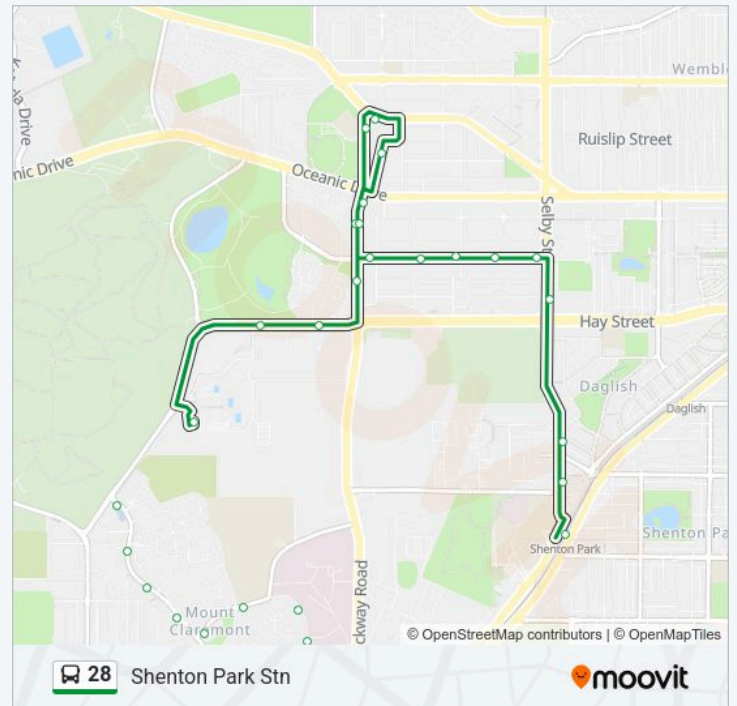

Selby St Before Nash St

Selby St After Lonnie St

Shenton Park Stn

Direction: Shenton Park Stn

Stops: 39

Trip Duration: 32 min

Line Summary:

28 bus time schedules and route maps are available in an offline PDF at moovitapp.com. Use the Moovit App to see live bus times, train schedule or subway schedule, and step-by-step directions for all public transit in Perth.

© 2025 Moovit - All Rights Reserved