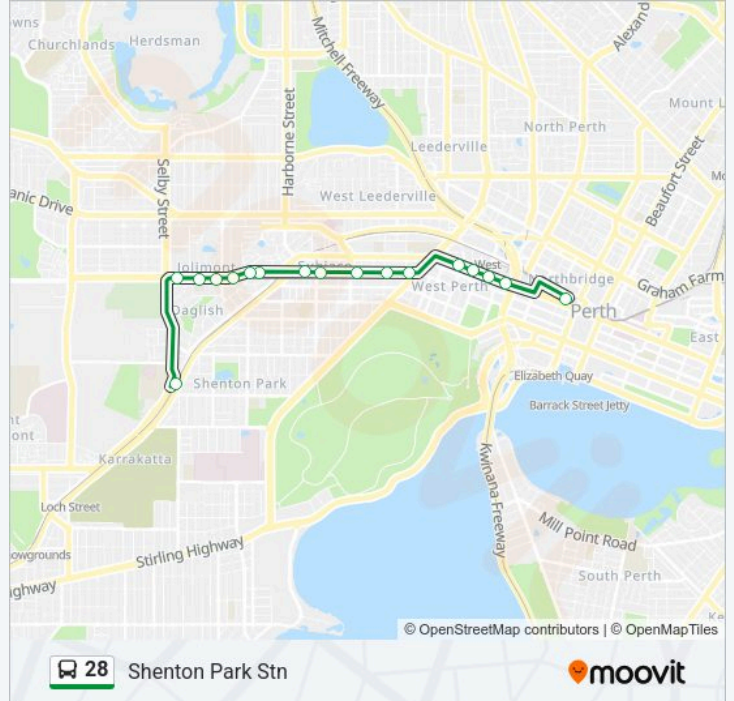

Direction: Shenton Park Stn

17 stops

[VIEW LINE SCHEDULE](#)

- Perth Busport
- Wellington St After George St
- Wellington St Watertown Cat Id 61
- Wellington St Harold Boas Gardens Cat Id 41
- Wellington St Colin Street Cat Id 62
- Hay St Before Hamilton St
- Hay St Before Coghlan Rd
- Hay St After Ellen St
- Hay St Before Rokeby Rd
- Hay St Before Denis St
- Hay St Before Troy Tce
- Hay St After Troy Tce
- Hay St Before Bishop
- Hay St After Jersey St
- Hay St After Cardigan Tce
- Hay St Before Selby St
- Shenton Park Stn

28 bus Time Schedule

Shenton Park Stn Route Timetable:

Monday	08:15
Tuesday	08:15
Wednesday	08:15
Thursday	08:15
Friday	08:15
Saturday	Not Operational
Sunday	Not Operational

28 bus Info

Direction: Shenton Park Stn

Stops: 17

Trip Duration: 27 min

Line Summary:

Direction: Claremont Stn

53 stops

[VIEW LINE SCHEDULE](#)

Perth Busport

Wellington St After George St

28 bus Info

Direction: Claremont Stn

Stops: 53

Trip Duration: 44 min

Line Summary:

Alderbury St Before Birkdale St
Alderbury St Before Lissadell St
Alderbury St After Grovedale Rd
Alderbury St Before Rosedale St
Brookdale St Before Salvado Rd
Floreat Av After Oceanic Dr
The Boulevard After Kirkdale Av
Howtree PI Before Chandler Av
Brookdale St After Oceanic Dr
Brookdale St After Salvado Rd
Brookdale St After Alderbury St
Underwood Av After Brockway Rd
Underwood Av Before Perry Lakes Dr
Stephenson Av After Perry Lakes Dr
Access Rd Perth Hpc (High Performance Ctr)
Stephenson Av Perth Hpc
Montgomery Av After Stephenson Av
Montgomery Av Before Regents Bvd
Montgomery Av After Saint Johns Wood Bvd
Montgomery Av After Oxford Ct
Mooro Dr After Grove End Rdge
Mooro Dr After Heritage L
Mooro Dr After John 23rd Av
Mooro Dr Before Camelia Av
Camelia Av Before Brockway Rd
Brockway Rd Before Alfred Rd
Alfred Rd Before Lantana Av
Alfred Rd Before Mimosa Av
Alfred Rd After Graylands Rd
Davies Rd Before Links Ct
Davies Rd After Tapper Ln
Davies Rd Before Lapsley Rd