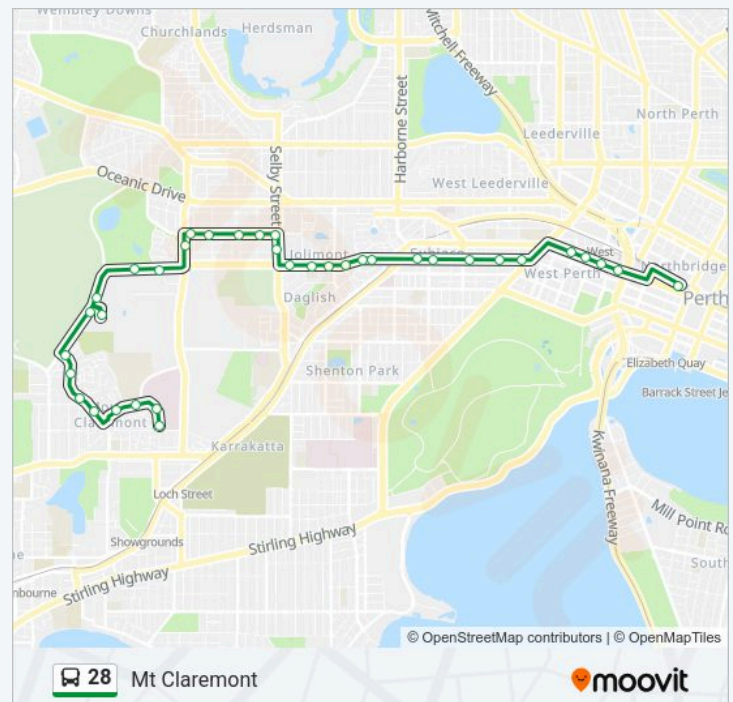

Underwood Av Before Perry Lakes Dr

Stephenson Av After Perry Lakes Dr

28 bus Time Schedule

Mt Claremont Route Timetable:

Monday	16:48-18:40
Tuesday	16:48-18:40
Wednesday	16:48-18:40
Thursday	16:48-18:40
Friday	16:48-18:40
Saturday	16:58-17:58
Sunday	Not Operational

28 bus Info

Direction: Mt Claremont

Stops: 36

Trip Duration: 35 min

Line Summary:

Access Rd Perth Hpc (High Performance Ctr)

Stephenson Av Perth Hpc

Montgomery Av After Stephenson Av