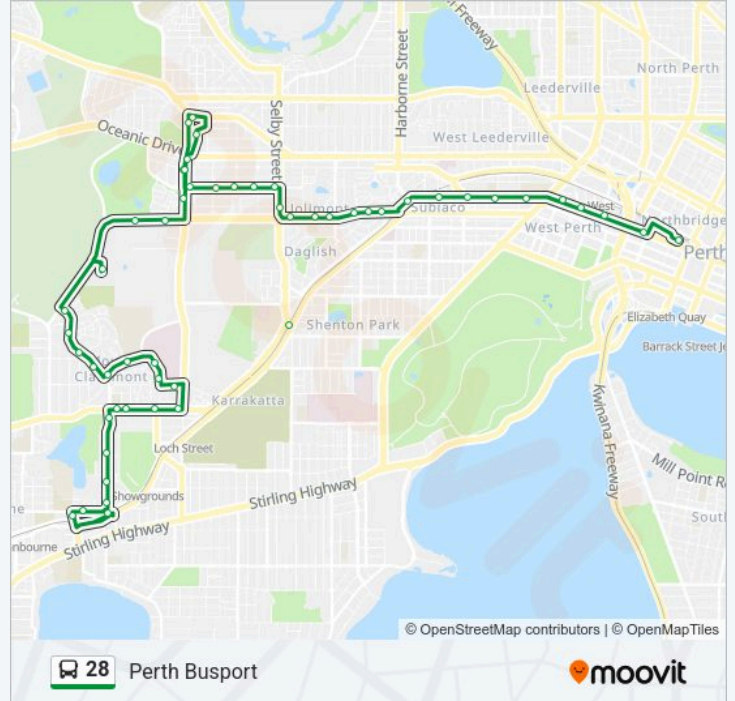

Mooro Dr After Camelia Av

Mooro Dr After John 23rd Av

Mooro Dr Before Montgomery Av

Montgomery Av Before Oxford Ct

Montgomery Av After Saint Johns Wood Bvd

Montgomery Av After Regents Bvd

28 bus Time Schedule

Perth Busport Route Timetable:

Monday	05:36-17:58
Tuesday	05:36-17:58
Wednesday	05:36-17:58
Thursday	05:36-17:58
Friday	05:36-17:58
Saturday	07:11-17:10
Sunday	08:26-17:18

28 bus Info

Direction: Perth Busport

Stops: 53

Trip Duration: 43 min

Line Summary:

Montgomery Av Before Stephenson Av
Access Rd Perth Hpc (High Performance Ctr)
Underwood Av After Perry Lakes Dr
Underwood Av After Meagher Dr
Brookdale St After Gunn St
Brookdale St Before Salvado Rd
Floreat Av After Oceanic Dr
The Boulevard After Kirkdale Av
Howtree Pl Before Chandler Av
Brookdale St After Oceanic Dr
Brookdale St After Salvado Rd
Alderbury St Before Rosedale St
Alderbury St After Grovedale Rd
Alderbury St Before Lissadell St
Alderbury St Before Birkdale St
Alderbury St Before Selby St
Shenton Park Stn
Selby St Before Hay St
Hay St After Selby St
Hay St Before Cardigan Tce
Hay St Before Jersey St
Hay St Before Tighe St
Hay St Before Troy Tce
Hay St Before Stubbs Tce
Roberts Rd Before Centro Av
Roberts Rd Before Catherine St
Roberts Rd Before Ellen St
Roberts Rd Bob Hawke College Stand 1
Roberts Rd Before Thomas St
Wellington St After Outram St
Wellington St Harold Boas Gardens Cat Id 35
Wellington St Watertown Cat Id 64

Wellington St Arena Cat Id 65

Perth Busport

Direction: Bob Hawke College

10 stops

[VIEW LINE SCHEDULE](#)

Perth Busport

Wellington St After George St

Wellington St Watertown Cat Id 61