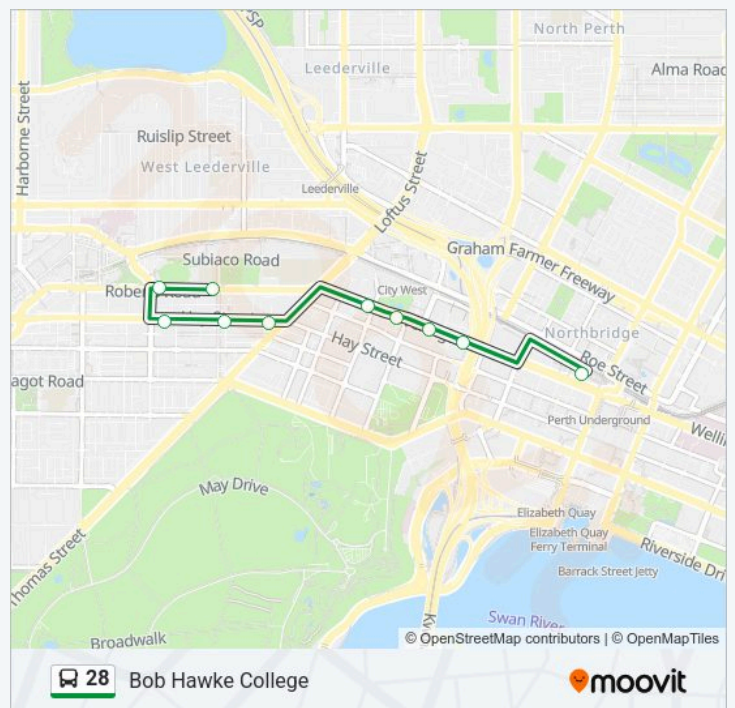

28 bus Time Schedule

Bob Hawke College Route Timetable:

Monday	08:25
Tuesday	08:25
Wednesday	08:25
Thursday	08:25
Friday	08:25
Saturday	Not Operational
Sunday	Not Operational

28 bus Info

Direction: Bob Hawke College

Stops: 10

Trip Duration: 19 min

Line Summary:

Direction: Perth Hpc (High Performance Ctr)

18 stops

[VIEW LINE SCHEDULE](#)

Shenton Park Stn

28 bus Time Schedule