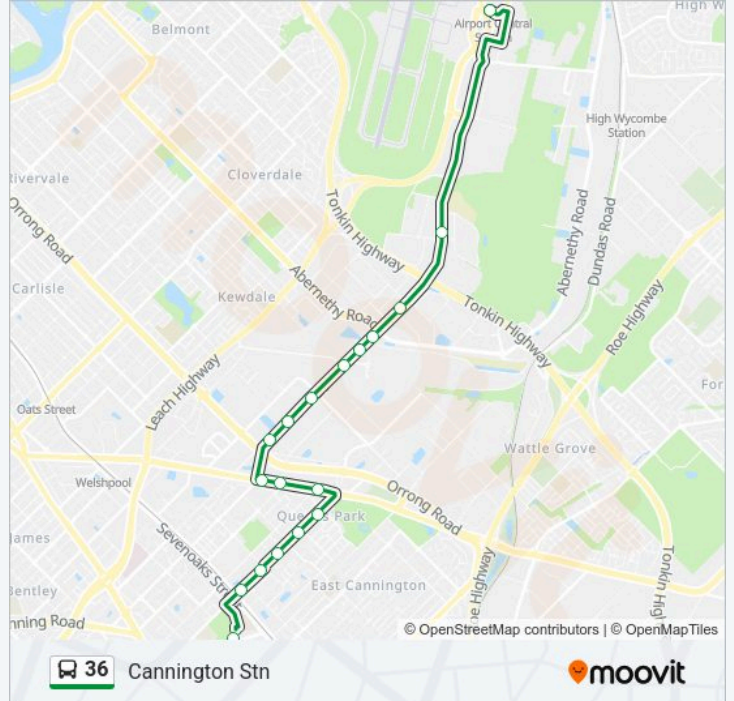

Direction: Cannington Stn

18 stops

[VIEW LINE SCHEDULE](#)

Airport Central Access Rd Stand 1

Horrie Miller Dr Before Whitham Rd

Kewdale Rd Before Ferguson St

Kewdale Rd After Abernethy Rd

Kewdale Rd Before Fenton St

Wharf St Before Ayer Rd

Wharf St After Stephen St

Wharf St After Centre St

Wharf St Before Sevenoaks St

Cannington Stn

36 bus Time Schedule

Cannington Stn Route Timetable:

Monday	05:48-19:13
Tuesday	05:48-19:13
Wednesday	05:48-19:13
Thursday	05:48-19:13
Friday	05:48-19:13
Saturday	Not Operational
Sunday	Not Operational

36 bus Info

Direction: Cannington Stn

Stops: 18

Trip Duration: 25 min

Line Summary:

Direction: Perth Airport

18 stops

[VIEW LINE SCHEDULE](#)

- Cannington Stn
- Cecil Av Before Sevenoaks St
- Wharf St After Sevenoaks St
- Wharf St Before Centre St
- Wharf St After Forman Ct
- Wharf St Before Ayer Rd
- Wharf St Before Elshaw St
- Welshpool Rd Before George St
- Welshpool Rd Before Treasure Rd
- Kewdale Rd After Orrong Rd
- Kewdale Rd After Collie St
- Kewdale Rd Before Dowd St
- Kewdale Rd After Dowd St
- Kewdale Rd After Fenton St
- Kewdale Rd After Abernethy Rd
- Kewdale Rd After Marchesi St
- Horrie Miller Dr After Reid Rd
- Airport Central Access Rd Stand 1