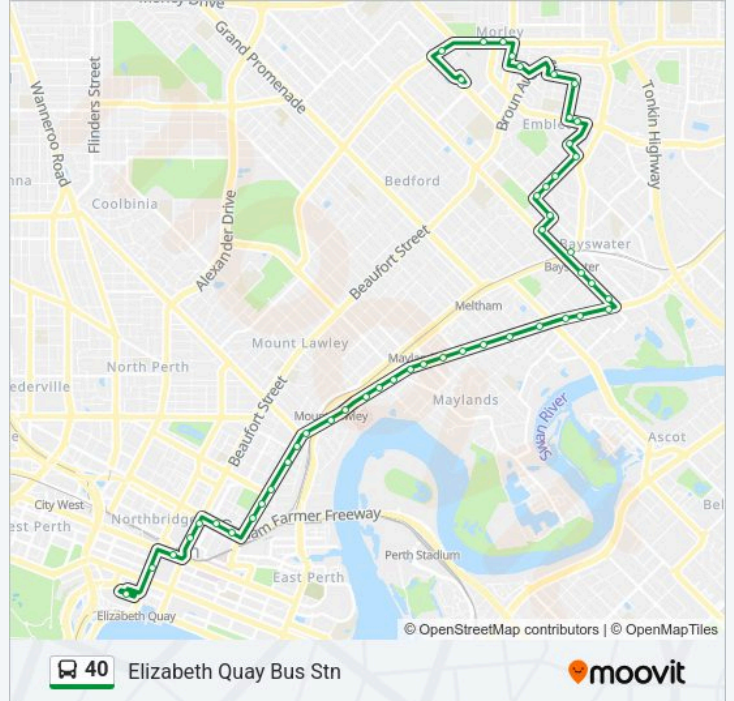

Use the Moovit App to find the closest 40 bus station near you and find out when is the next 40 bus arriving.

Direction: Elizabeth Quay Bus Stn

49 stops

[VIEW LINE SCHEDULE](#)

- Galleria Bus Stn
- Walter Rd After Russell St
- Walter Rd After Wheeler St
- Walter Rd Before Bourne St
- Crimea St After Aliffe St
- Johnsmith St After Silverwood St
- Broadway After Priestley St
- Irwin Rd After Broadway
- Irwin Rd Before Collier Rd
- Collier Rd After Irwin Rd
- Power St Before Sudlow St
- Langley Rd After Sudlow St
- Langley Rd Before Henrietta St
- Langley Rd Before Reman Rd
- Langley Rd After Warren Av
- Drake St Before Francis St
- Francis St After Drake St
- Bayswater Stn
- King William St Before Olfe St
- King William St Before Station St
- King William St Before Guildford Rd

Direction: Elizabeth Quay Bus Stn

Stops: 49

Trip Duration: 47 min

Line Summary:

Guildford Rd Before Wisbech St
 Guildford Rd After Roberts St
 Guildford Rd Before Crowther St
 Guildford Rd After Garratt Rd
 Guildford Rd After Gordon St
 Guildford Rd Before Ferguson St
 Guildford Rd Opposite Caledonian Av
 Guildford Rd After Falkirk Av
 Guildford Rd After Eighth Av
 Guildford Rd Before Sixth Av
 Guildford Rd After Peninsula Rd
 Guildford Rd After Fourth Av
 Guildford Rd Before Second Av
 Guildford Rd Before Ellesmere Rd
 Guildford Rd After Stanley St
 Guildford Rd After West Pde
 Lord St After Walcott St
 Lord St Before Broome St
 Lord St After Windsor St
 Lord St After Coolgardie Tce
 Lord St After Brewer St
 Newcastle St After Lord St
 Newcastle St After Pier St
 Beaufort St Before Aberdeen St
 Beaufort St Museum Northbound
 Wellington St Perth Stn Westbound
 William St Stand 2
 Elizabeth Quay Bus Stn

Irwin Rd After Towning St

Broadway After Wade St

Johnsmith St After Broun Av

Crimea St After Johnsmith St

Walter Rd After Crimea St

Walter Rd After Collier Rd

Walter Rd After Progress St

Russell St After Boag Rd