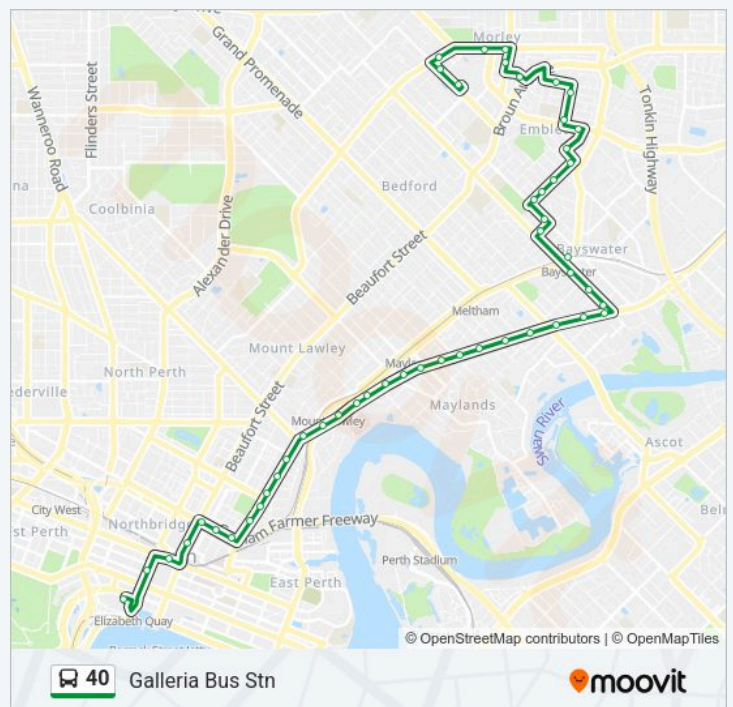

Guildford Rd Before Crowther St

Guildford Rd After Roberts St

Guildford Rd Before King William St

King William St After Guildford Rd

King William St After Station St

King William St After Hill St

Bayswater Stn

Francis St After Coode St

Wednesday	05:30-00:20
Thursday	05:30-00:20
Friday	05:30-00:20
Saturday	06:30-00:20
Sunday	07:30-23:02

40 bus Info

Direction: Galleria Bus Stn

Stops: 50

Trip Duration: 47 min

Line Summary:

Drake St After Francis St

Langley Rd Before Warren Av

Langley Rd After Reman Rd

Langley Rd Before Henrietta St

Langley Rd After Maurice St

Power St After Sudlow St

Collier Rd After Doherty St

Irwin Rd After Collier Rd

Irwin Rd After Towning St

Broadway After Wade St

Johnsmith St After Broun Av

Crimea St After Johnsmith St

Walter Rd After Crimea St

Walter Rd After Collier Rd

Walter Rd After Progress St

Russell St After Boag Rd